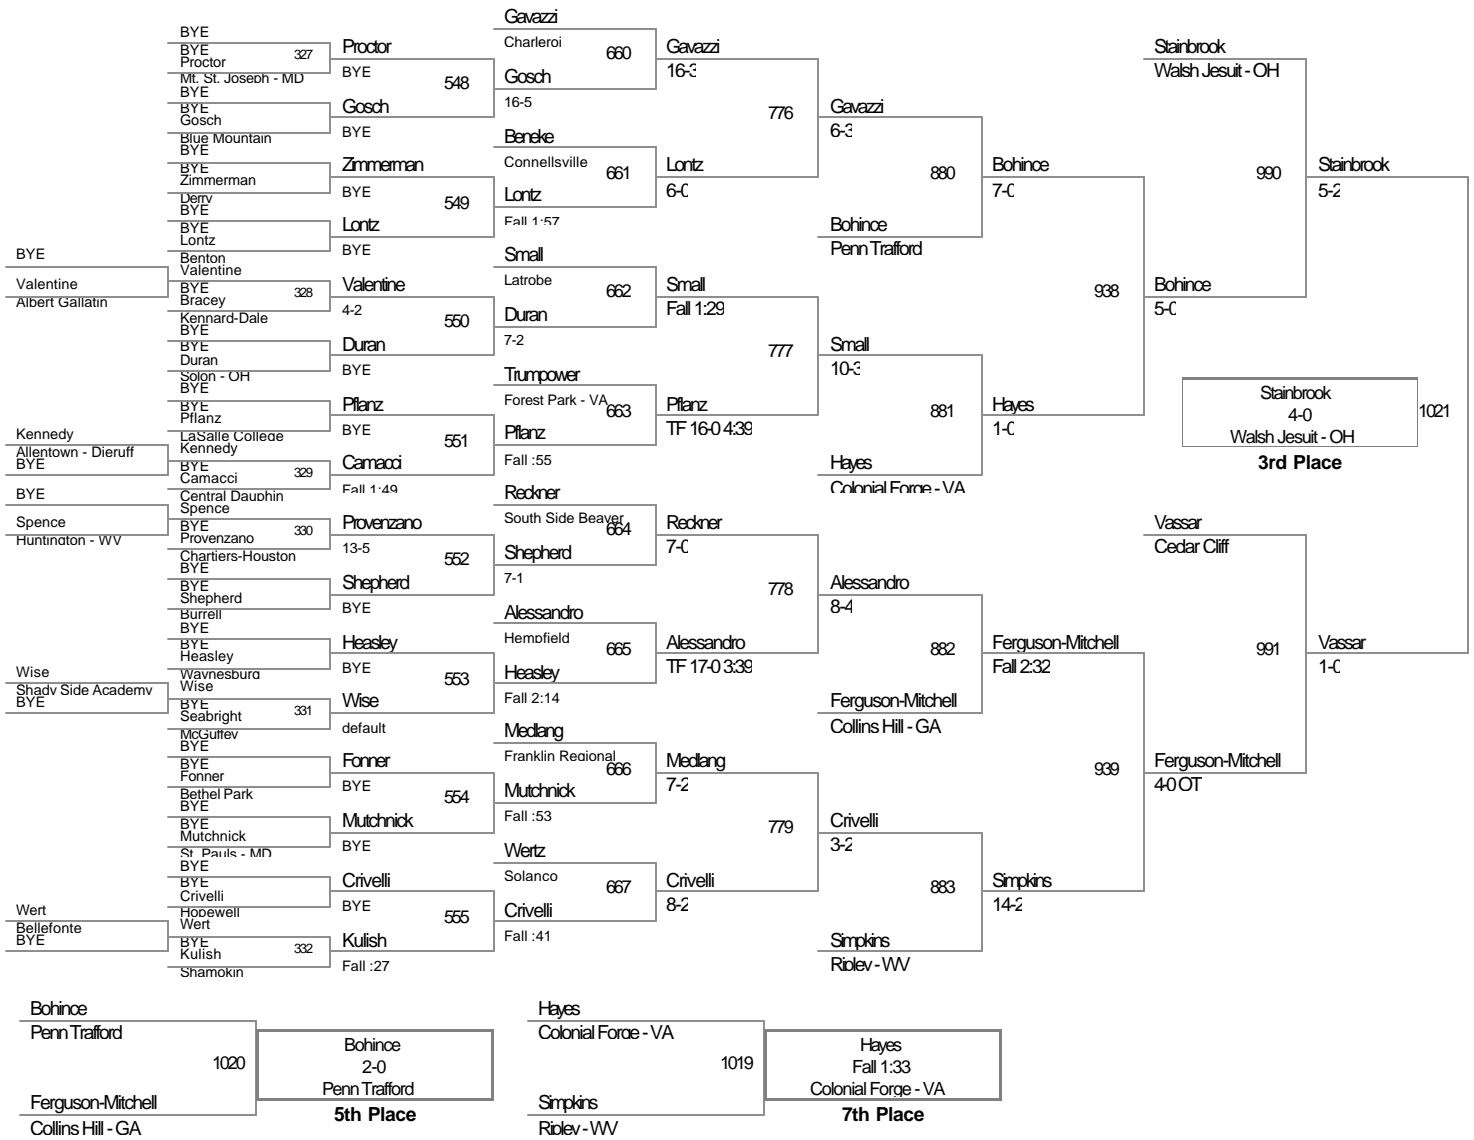

Tutolo
Fall 2:17
Walsh Jesuit - OH
7th Place

112 Lbs

112 Lbs

3rd Place
 Stainbrook 4-0
 Walsh Jesuit - OH

5th Place

7th Place

119 Lbs

119 Lbs

125 Lbs

125 Lbs

130 Lbs

130 Lbs

135 Lbs

135 Lbs

Pesarchick
 Shamokin
 1032
 Hough
 Westmont Hilltop
5th Place

Mogan
 Bethel Park
 1031
 Vamdell
 Central Dauphin
7th Place