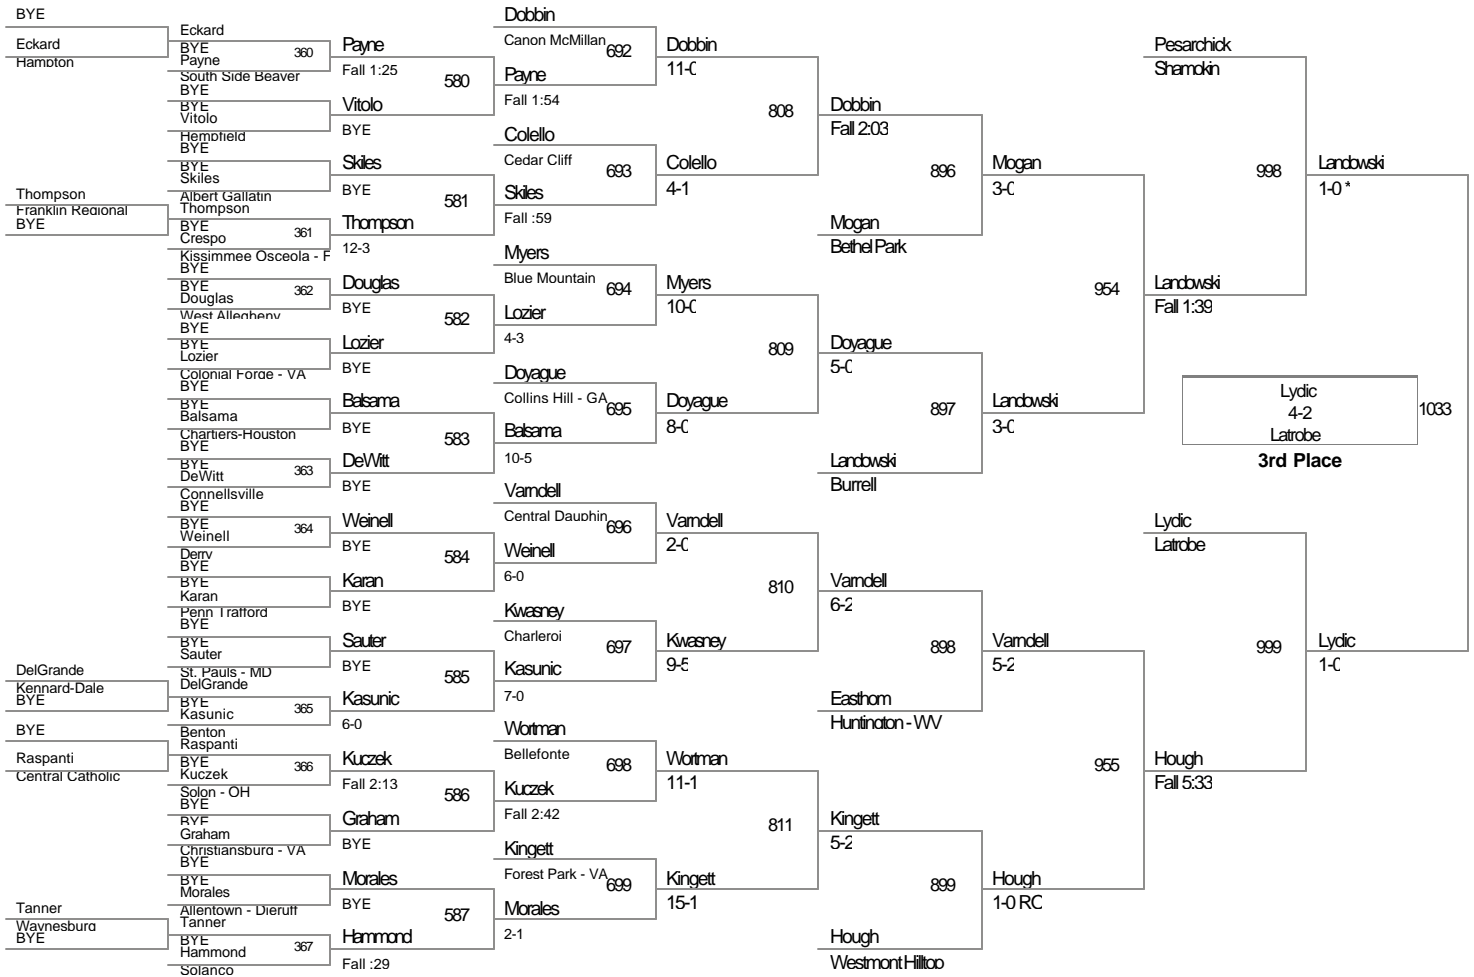

125 Lbs

125 Lbs

130 Lbs

130 Lbs

135 Lbs

135 Lbs

Pesarchick
 Shamokin
 1032
 Hough
 Westmont Hilltop
5th Place

Mogan
 Bethel Park
 1031
 Vamdell
 Central Dauphin
7th Place