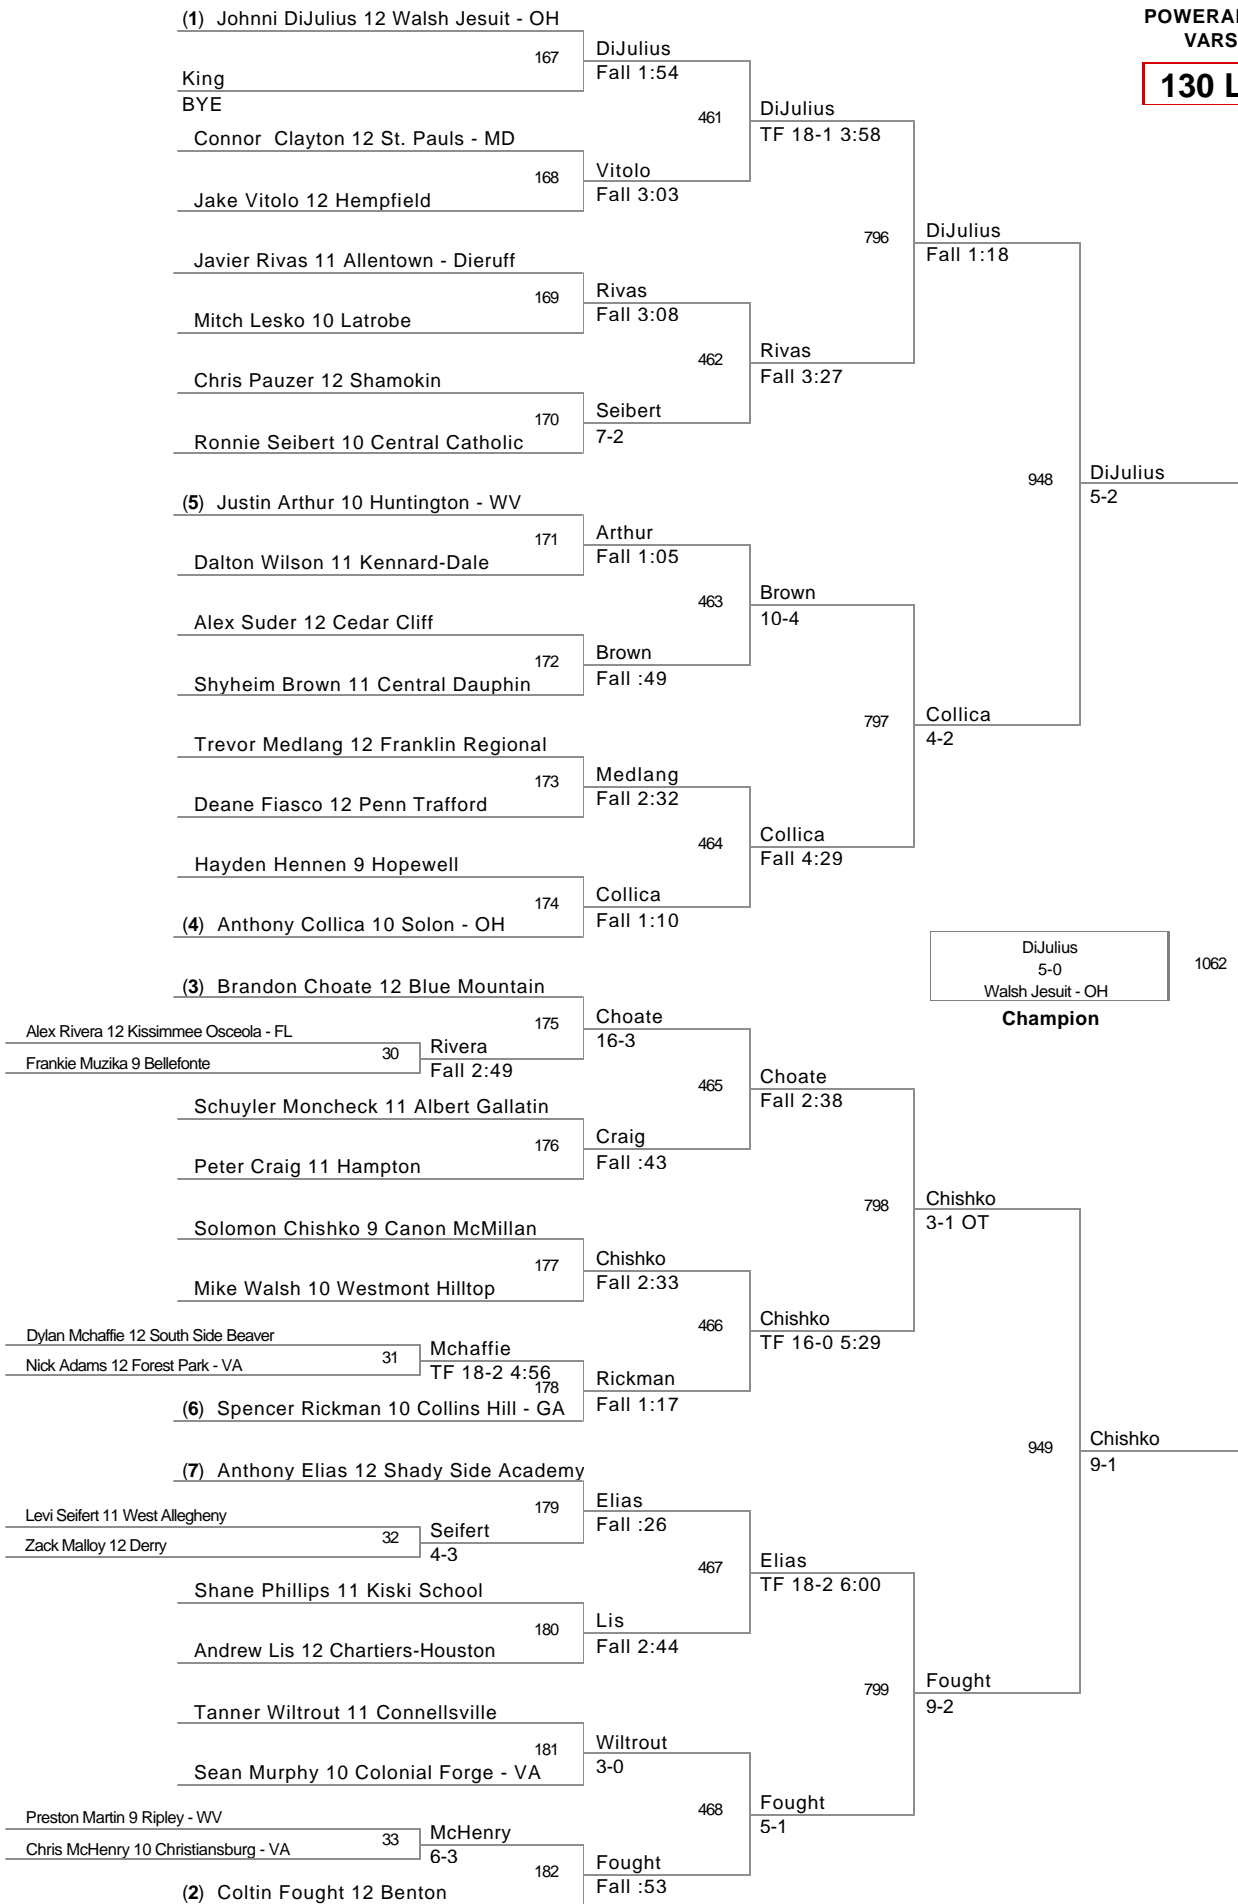

Tutolo
Fall 2:17
Walsh Jesuit - OH
7th Place

112 Lbs

112 Lbs

3rd Place
 Stainbrook 4-0
 Walsh Jesuit - OH

5th Place

7th Place

119 Lbs

119 Lbs

125 Lbs

125 Lbs

130 Lbs

130 Lbs

135 Lbs

135 Lbs

Pesarchick
 Shamokin
 1032
 Hough
 Westmont Hilltop
5th Place

Mogan
 Bethel Park
 1031
 Vamdell
 Central Dauphin
7th Place