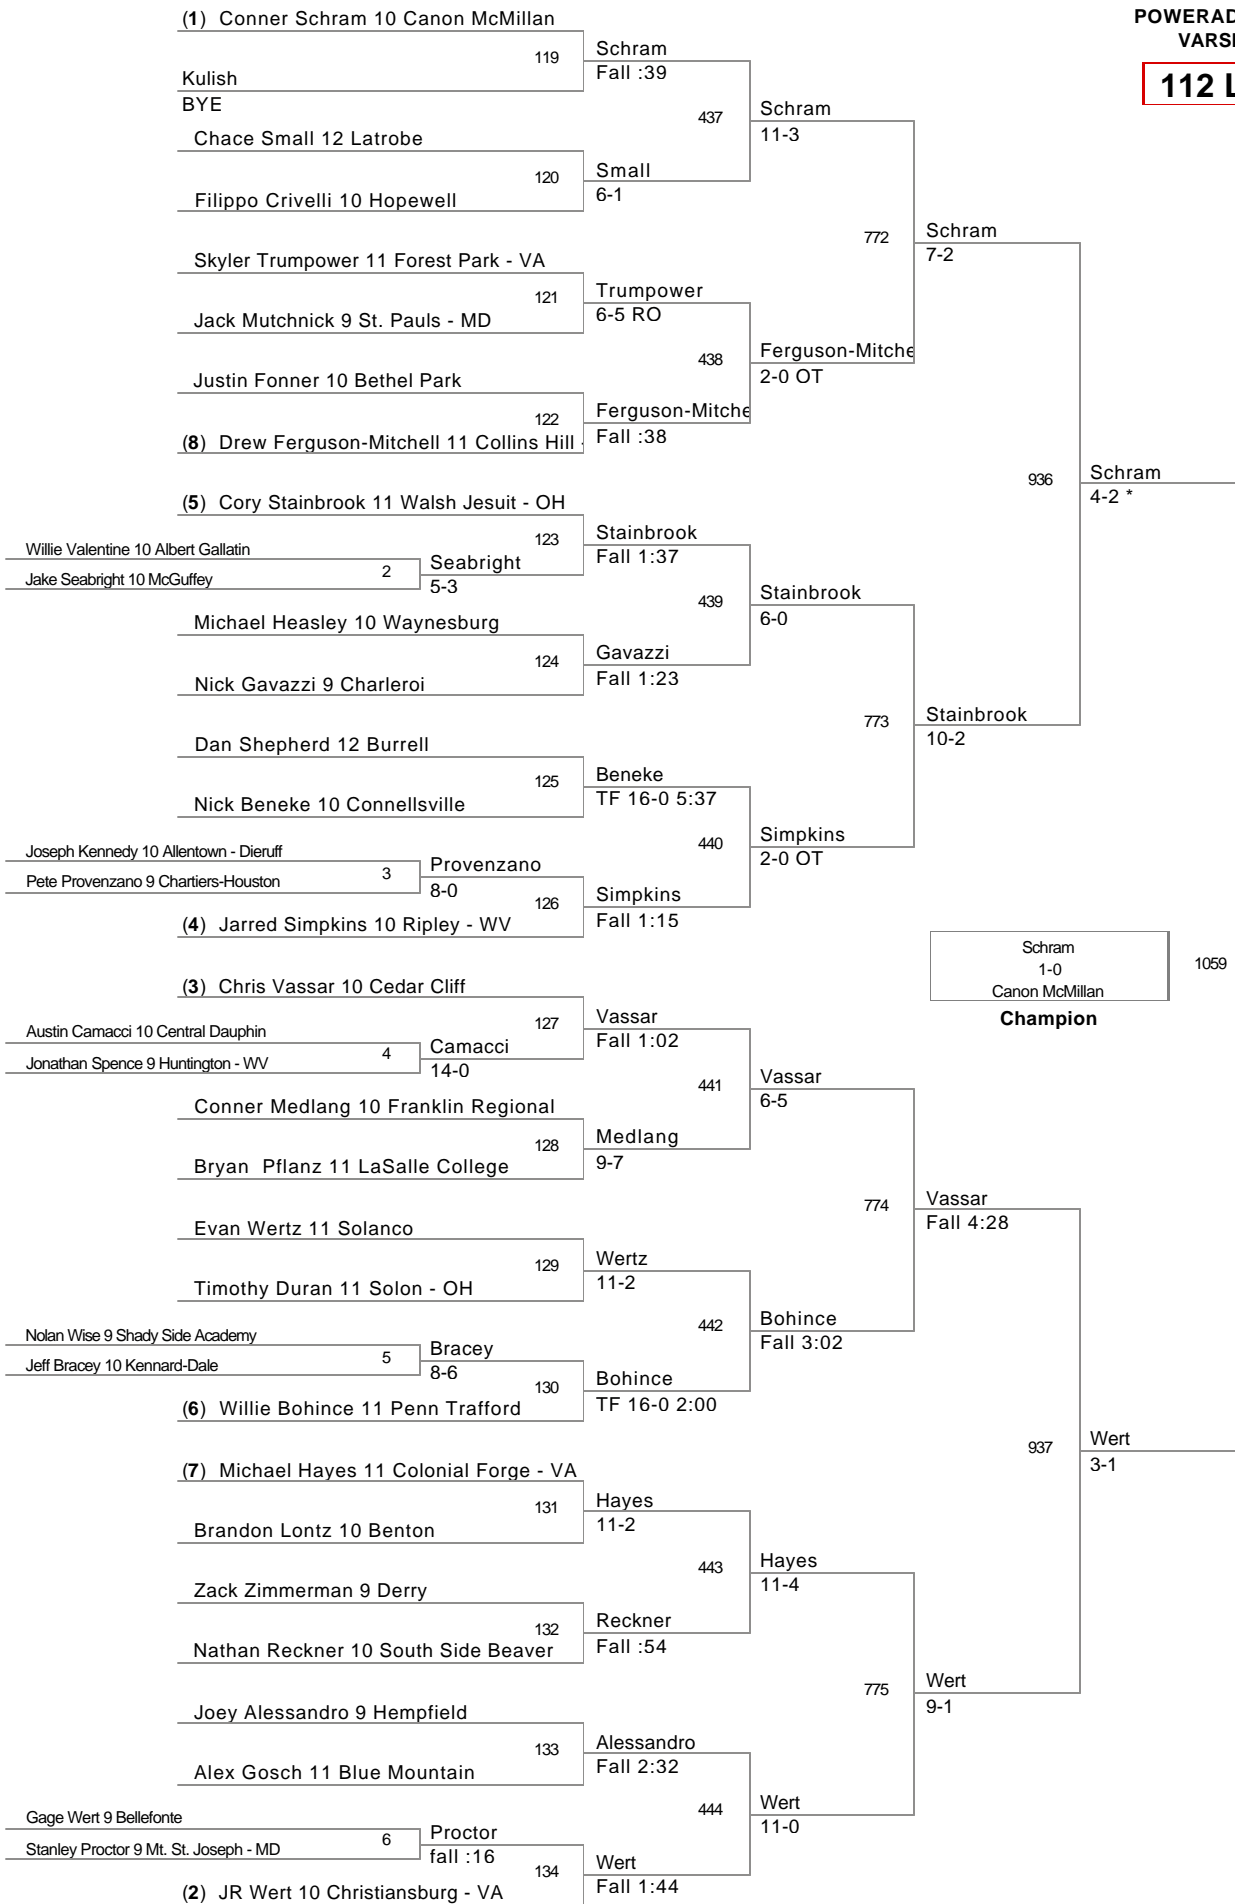

Tutolo
Fall 2:17
Walsh Jesuit - OH
7th Place

112 Lbs

112 Lbs

3rd Place
 Stainbrook 4-0
 Walsh Jesuit - OH

5th Place

7th Place

119 Lbs

119 Lbs