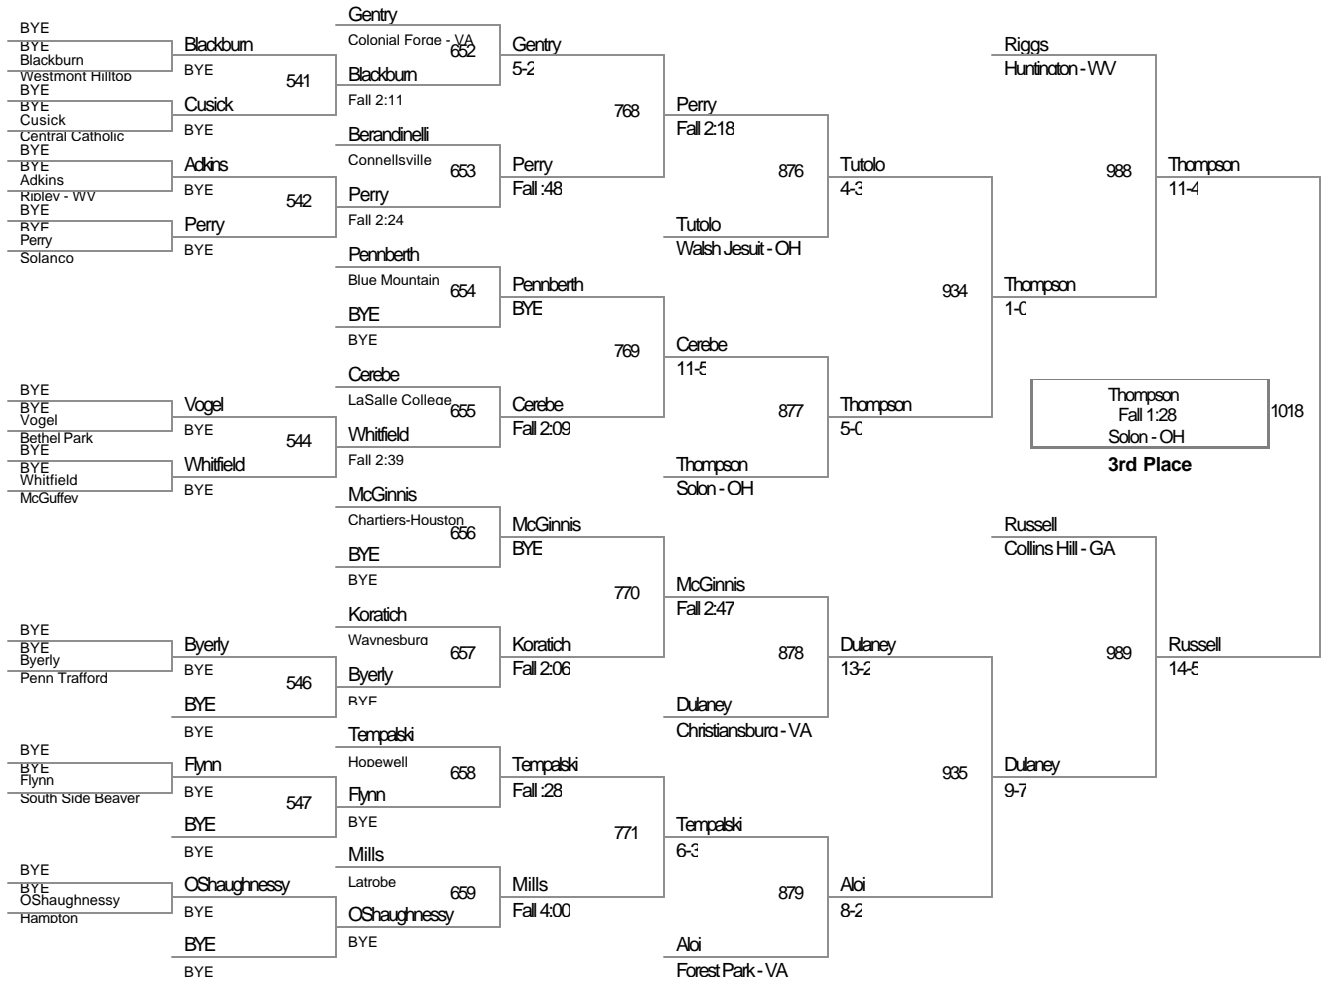

103 Lbs

Riggs
Huntington - WV
1017

Riggs
5-1
Huntington - WV
5th Place

Dulaney
Christiansburg - VA

Tutolo
Walsh Jesuit - OH
1016

Alci
Forest Park - VA

Tutolo
Fall 2:17
Walsh Jesuit - OH
7th Place