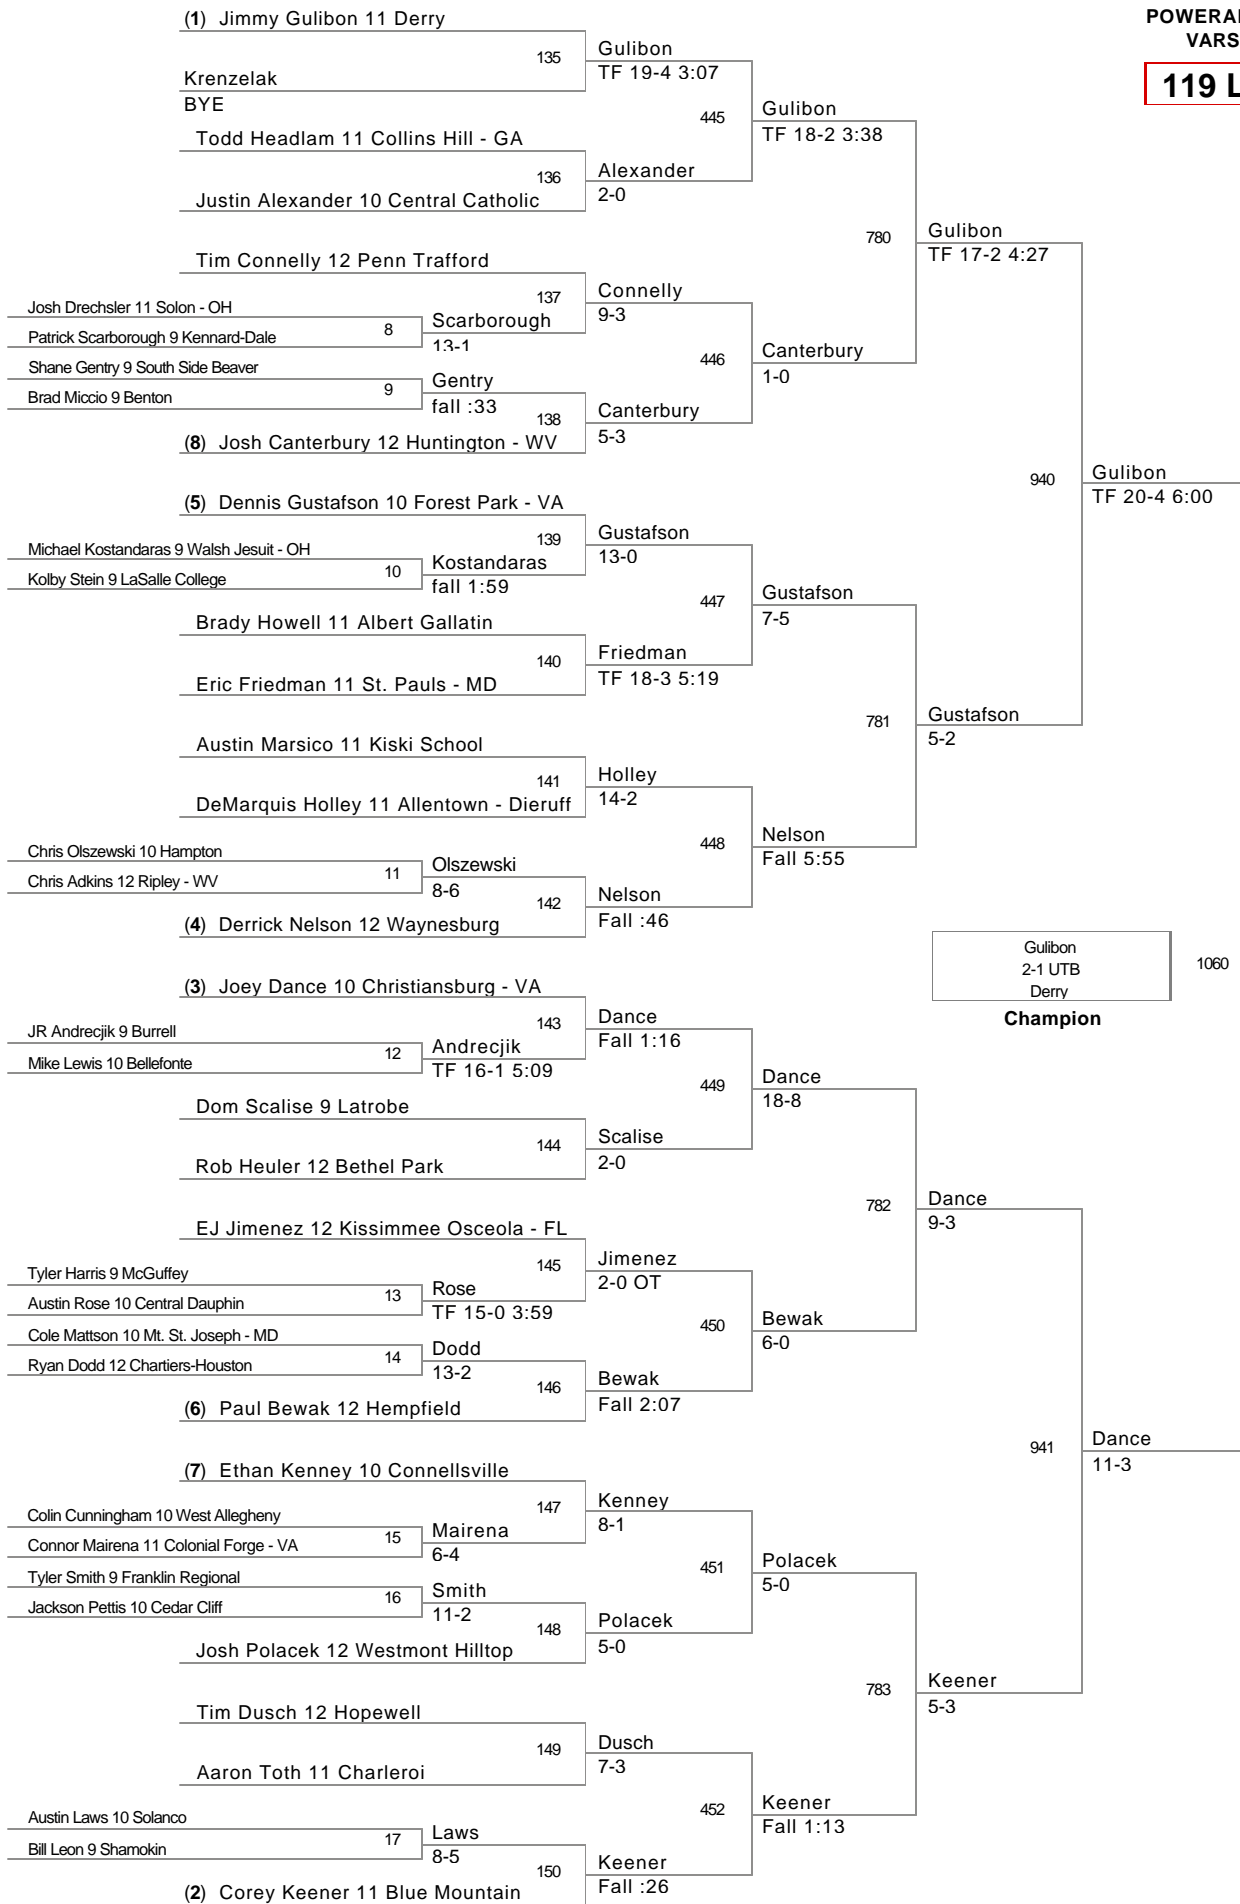

Tutolo
Fall 2:17
Walsh Jesuit - OH
7th Place

112 Lbs

112 Lbs

3rd Place
 Stainbrook 4-0
 Walsh Jesuit - OH

5th Place

7th Place

119 Lbs

119 Lbs