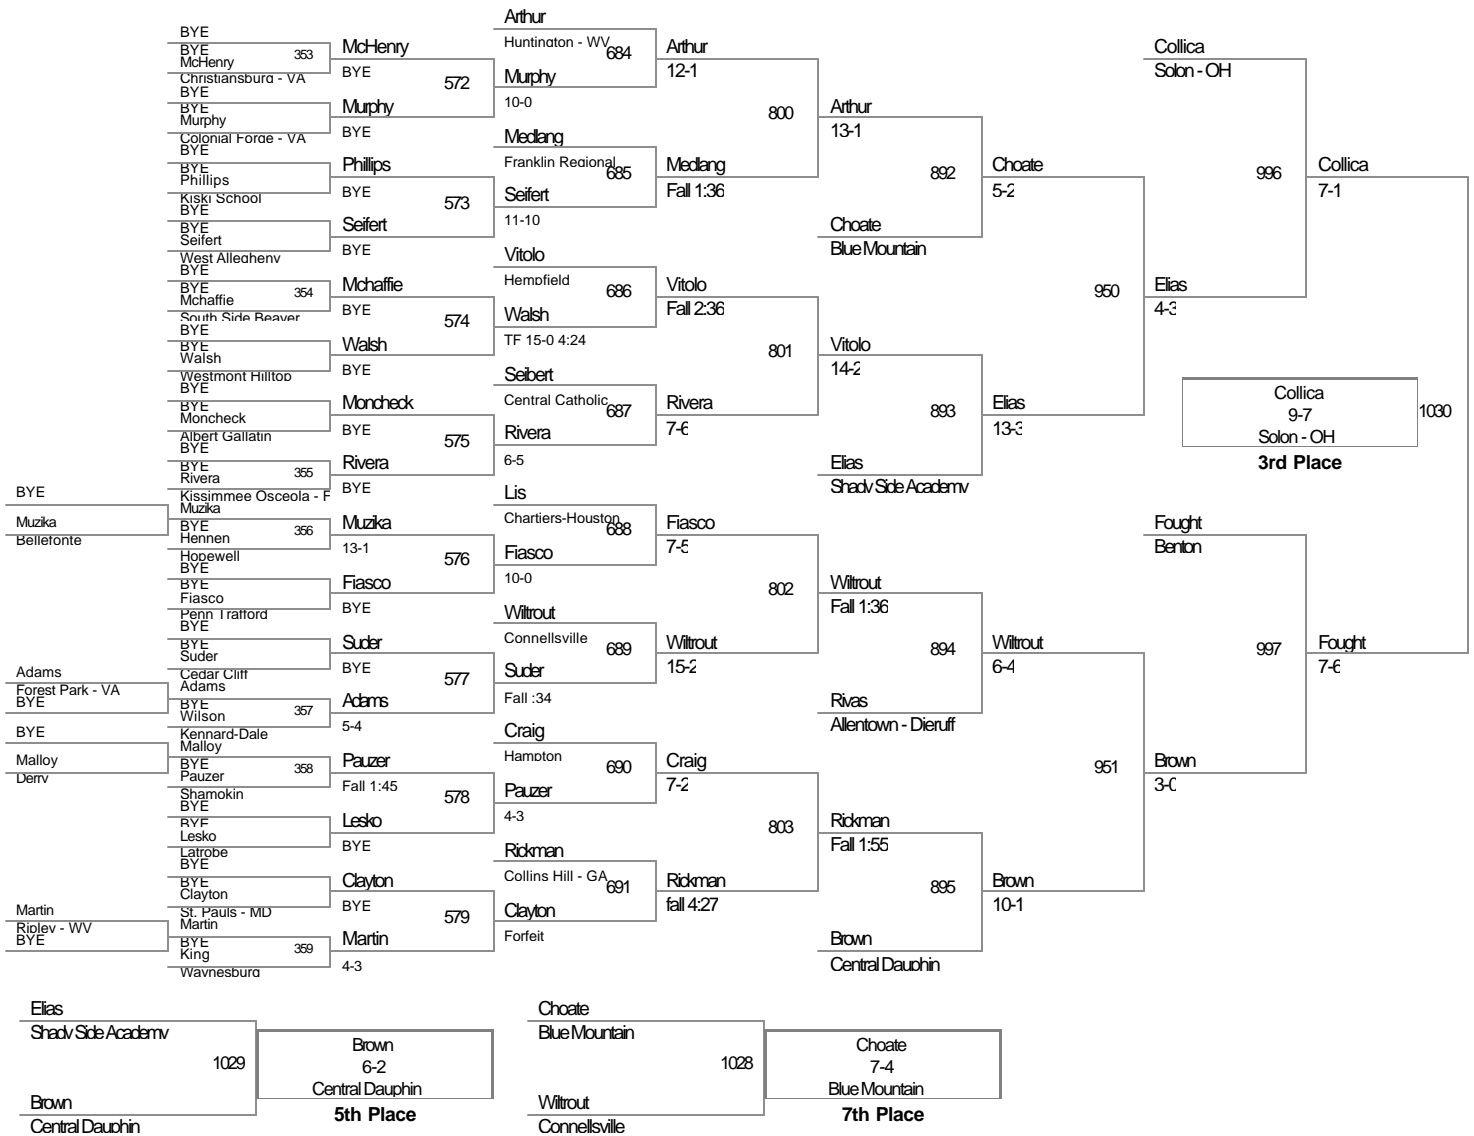

125 Lbs

125 Lbs

130 Lbs

130 Lbs

135 Lbs

135 Lbs

Pesarchick
 Shamokin
 1032
 Hough
 Westmont Hilltop
5th Place

Mogan
 Bethel Park
 1031
 Vamdell
 Central Dauphin
7th Place