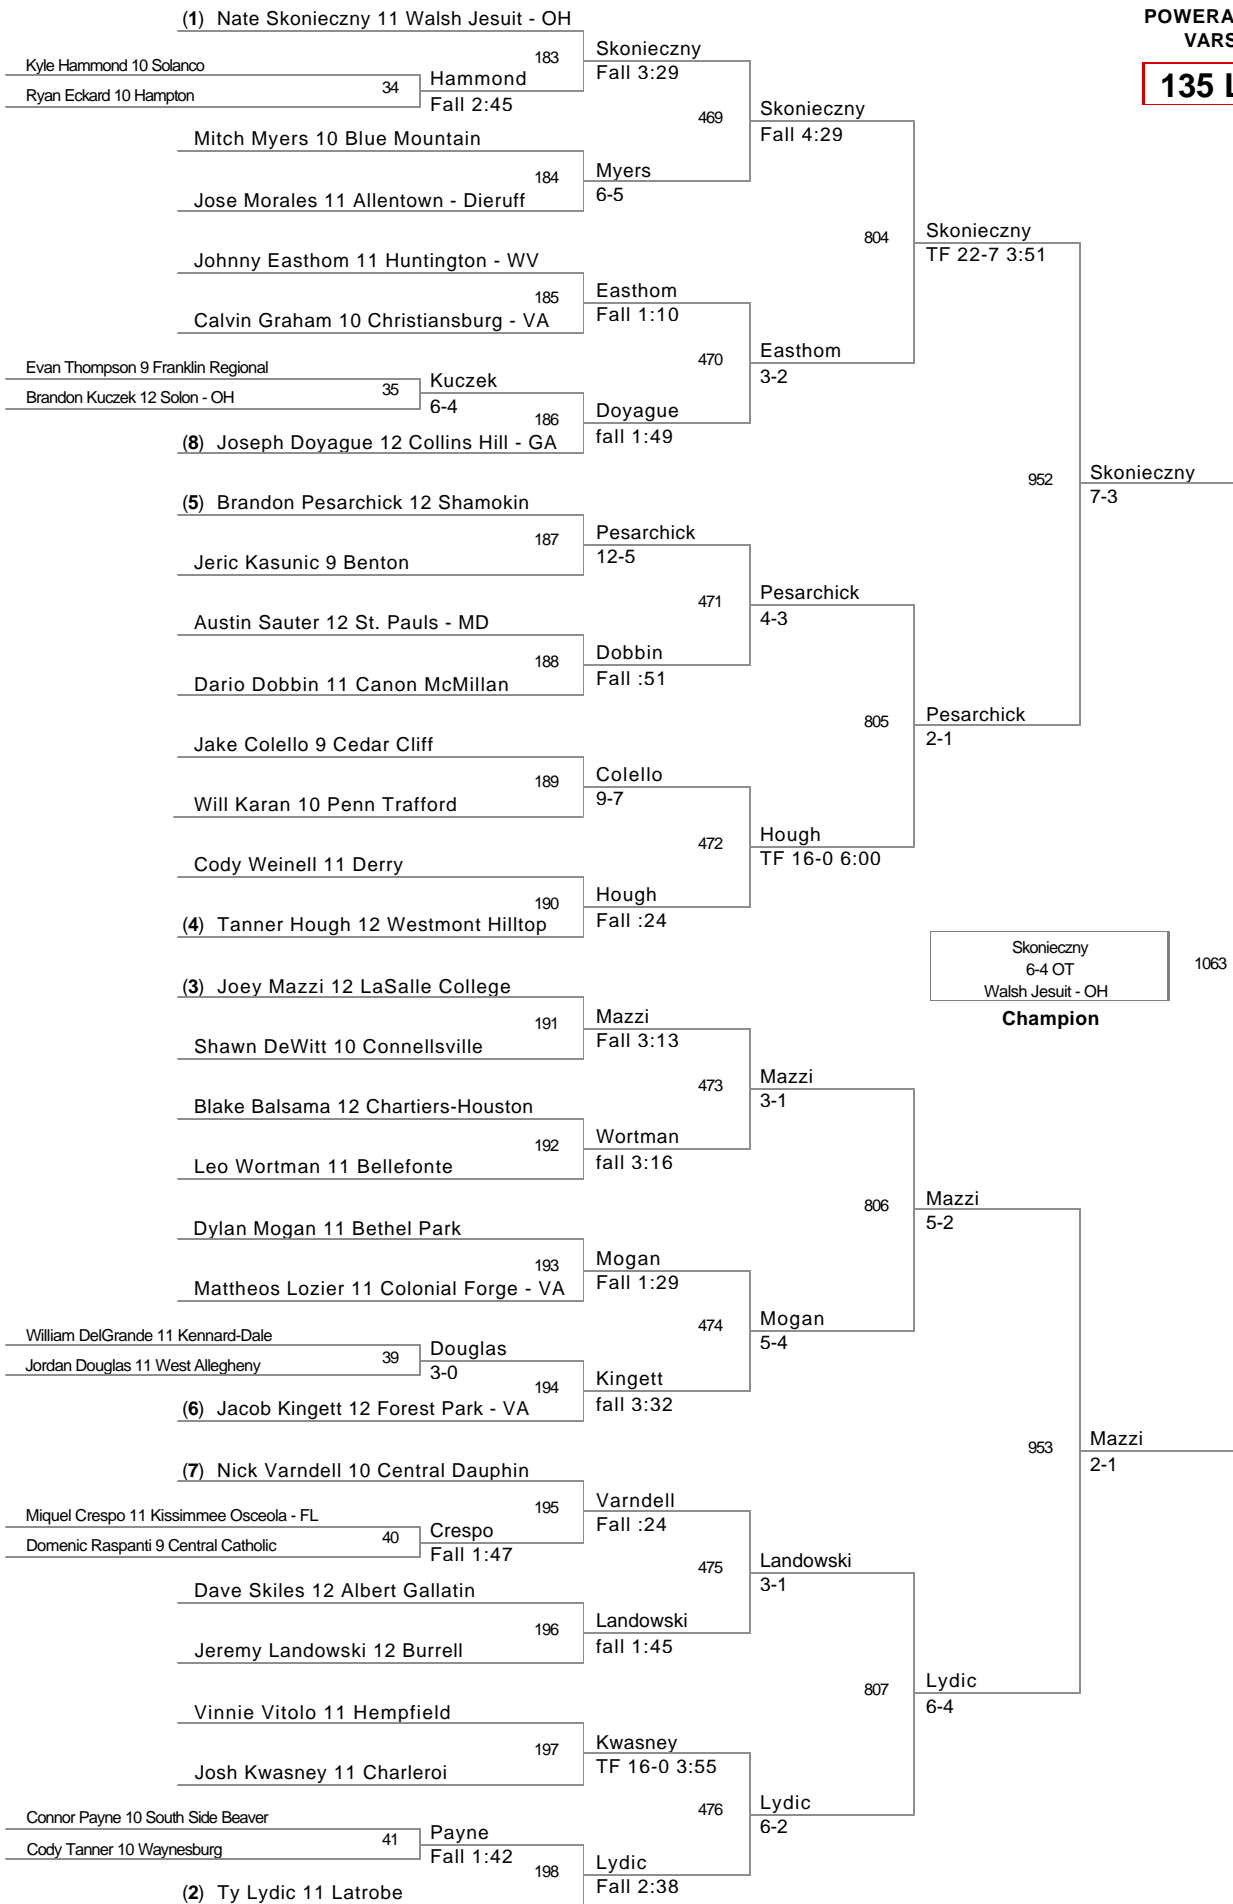

125 Lbs

125 Lbs

130 Lbs

130 Lbs

135 Lbs

135 Lbs

Pesarchick
 Shamokin
 1032
 Hough
 Westmont Hilltop
5th Place

Mogan
 Bethel Park
 1031
 Vamdell
 Central Dauphin
7th Place