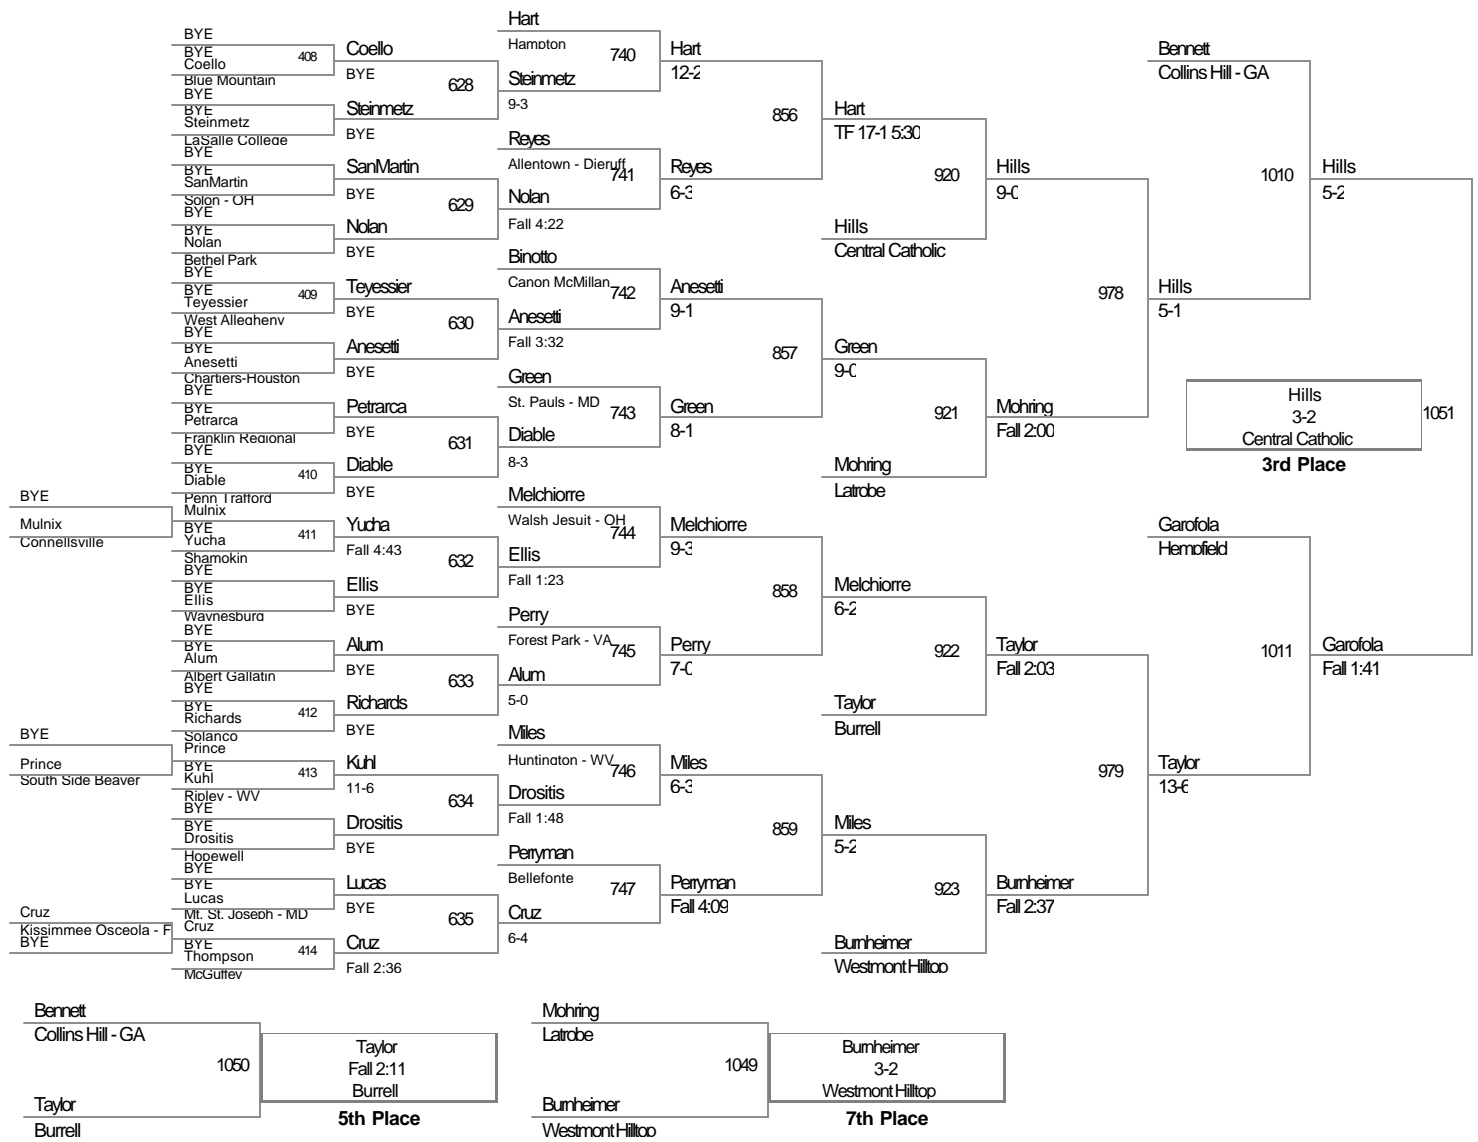

125 Lbs

125 Lbs

130 Lbs

130 Lbs

135 Lbs

135 Lbs

Pesarchick
 Shamokin
 1032
 Hough
 Westmont Hilltop
5th Place

Mogan
 Bethel Park
 1031
 Vamdell
 Central Dauphin
7th Place

140 Lbs

140 Lbs

145 Lbs

145 Lbs

152 Lbs

160 Lbs

160 Lbs

171 Lbs

171 Lbs

189 Lbs

189 Lbs

215 Lbs

285 Lbs

285 Lbs