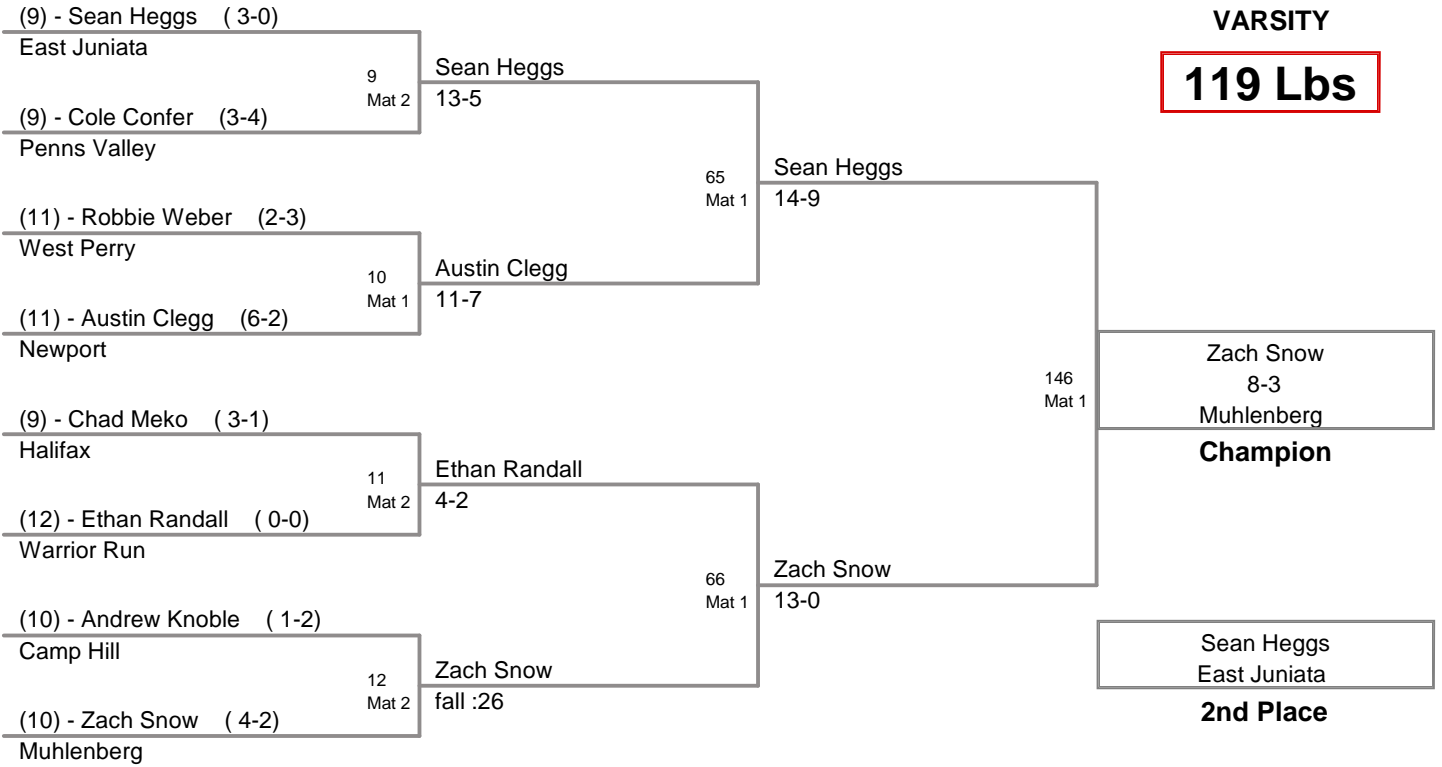

**NEWPORT HOLIDAY
VARSITY**

103 Lbs

**NEWPORT HOLIDAY
VARSITY**

112 Lbs

**NEWPORT HOLIDAY
VARSITY**

119 Lbs

NEWPORT HOLIDAY
VARSITY

125 Lbs