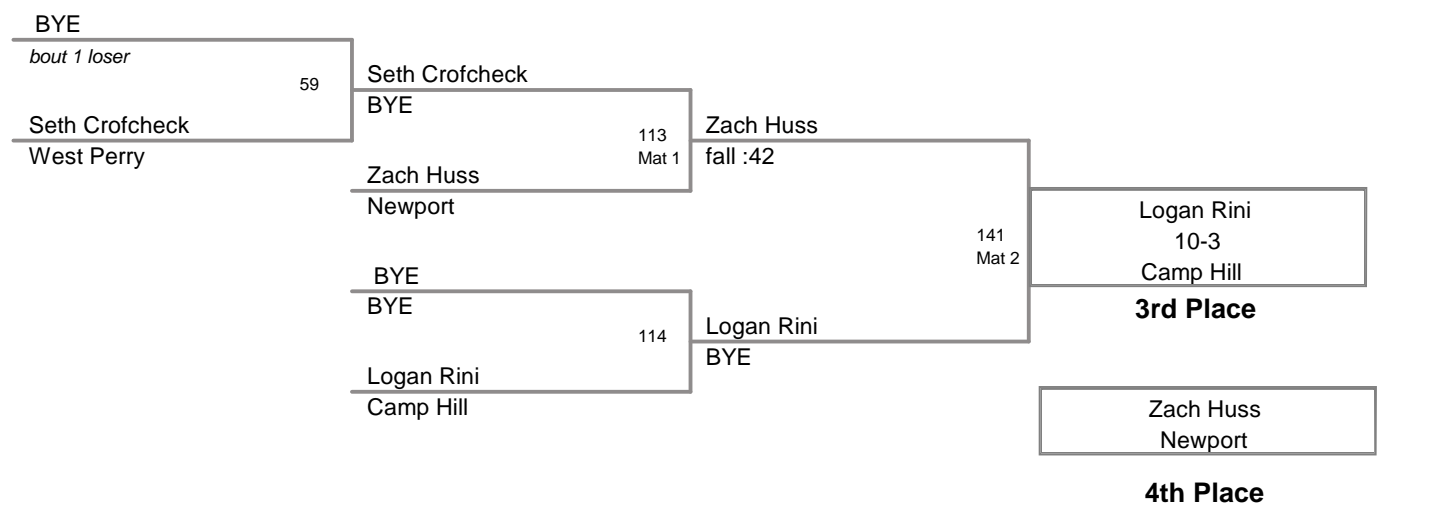

**NEWPORT HOLIDAY
VARSITY**

103 Lbs

**NEWPORT HOLIDAY
VARSITY**

112 Lbs

**NEWPORT HOLIDAY
VARSITY**

119 Lbs

NEWPORT HOLIDAY
VARSITY

125 Lbs