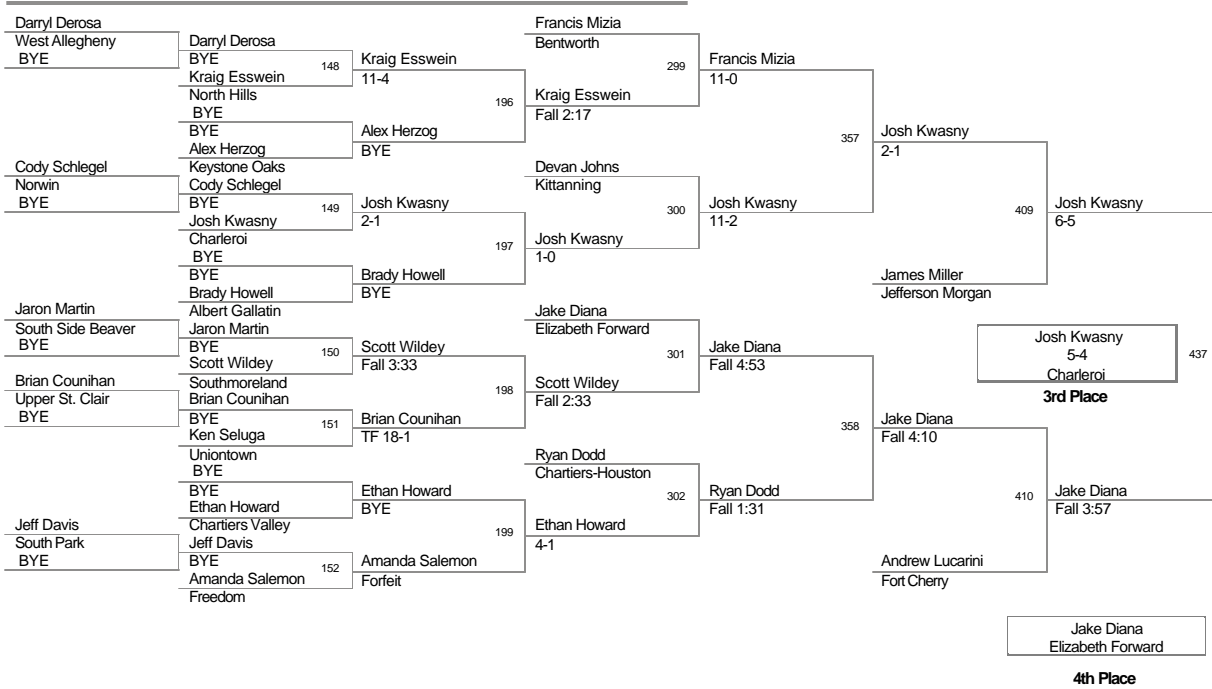

Char-Houston_Tournament
Div.

112 Lbs