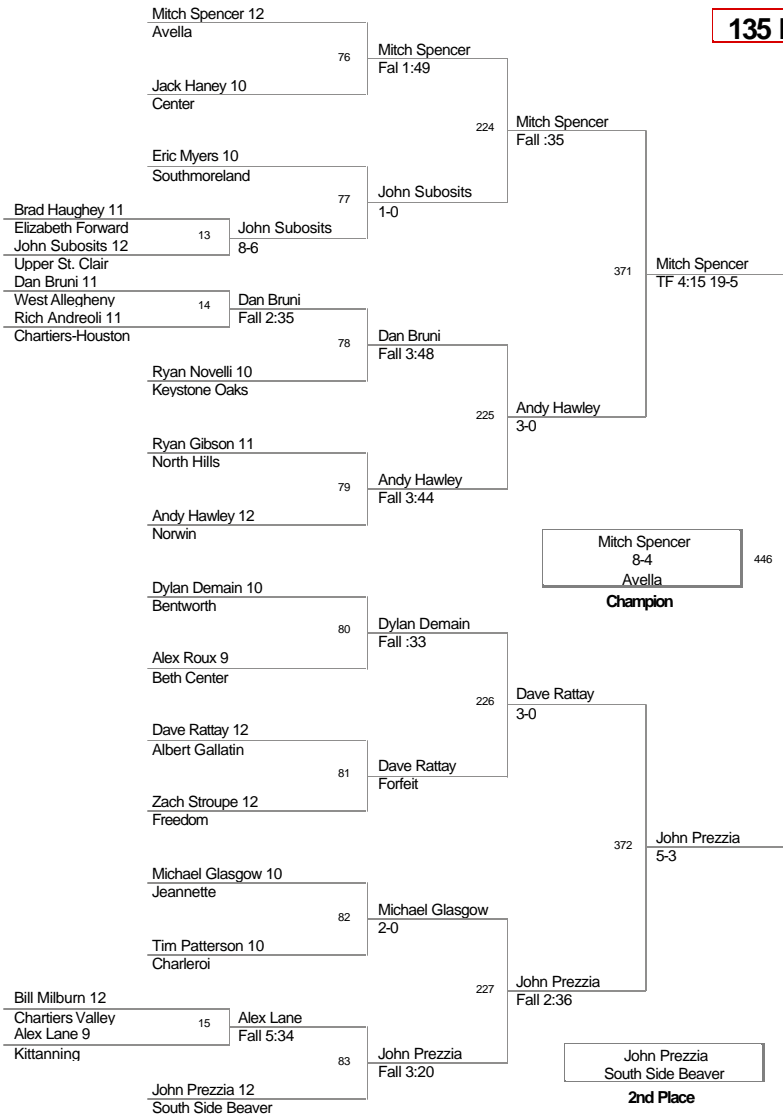

Char-Houston_Tournament
Div.

135 Lbs