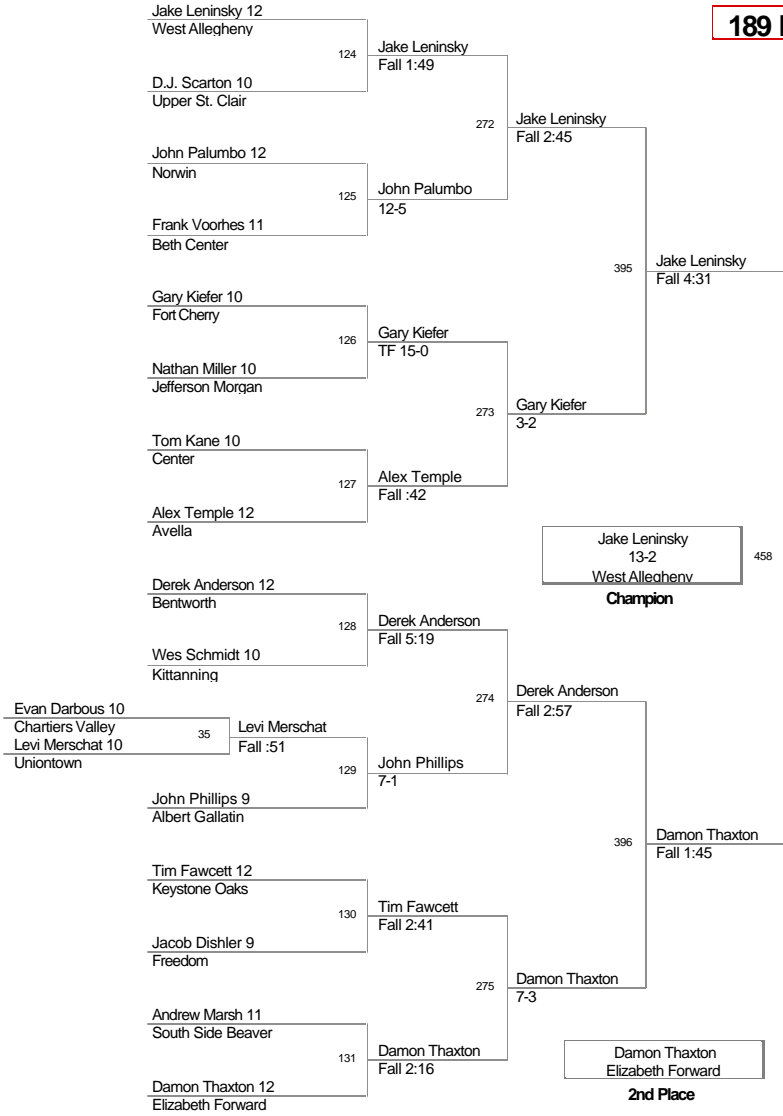

Char-Houston_Tournament
Div.

160 Lbs

Char-Houston_Tournament
Div.

171 Lbs

Char-Houston_Tournament
Div.

189 Lbs

Char-Houston_Tournament
Div.

215 Lbs