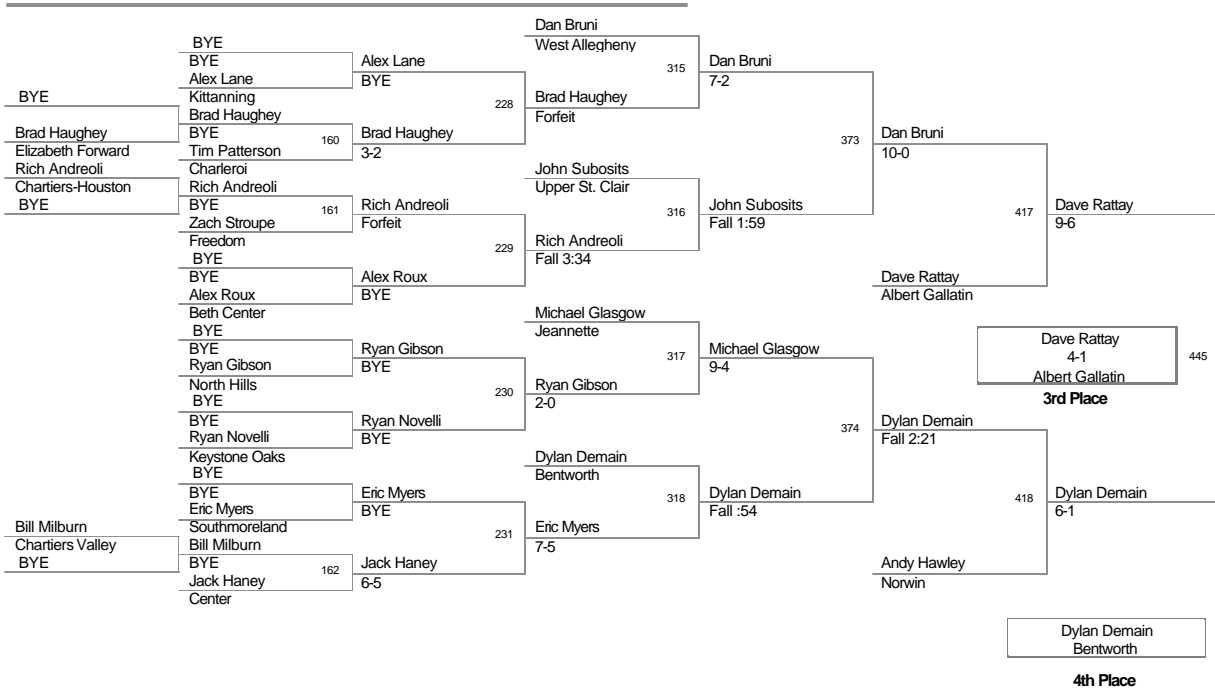

Char-Houston_Tournament
Div.

135 Lbs