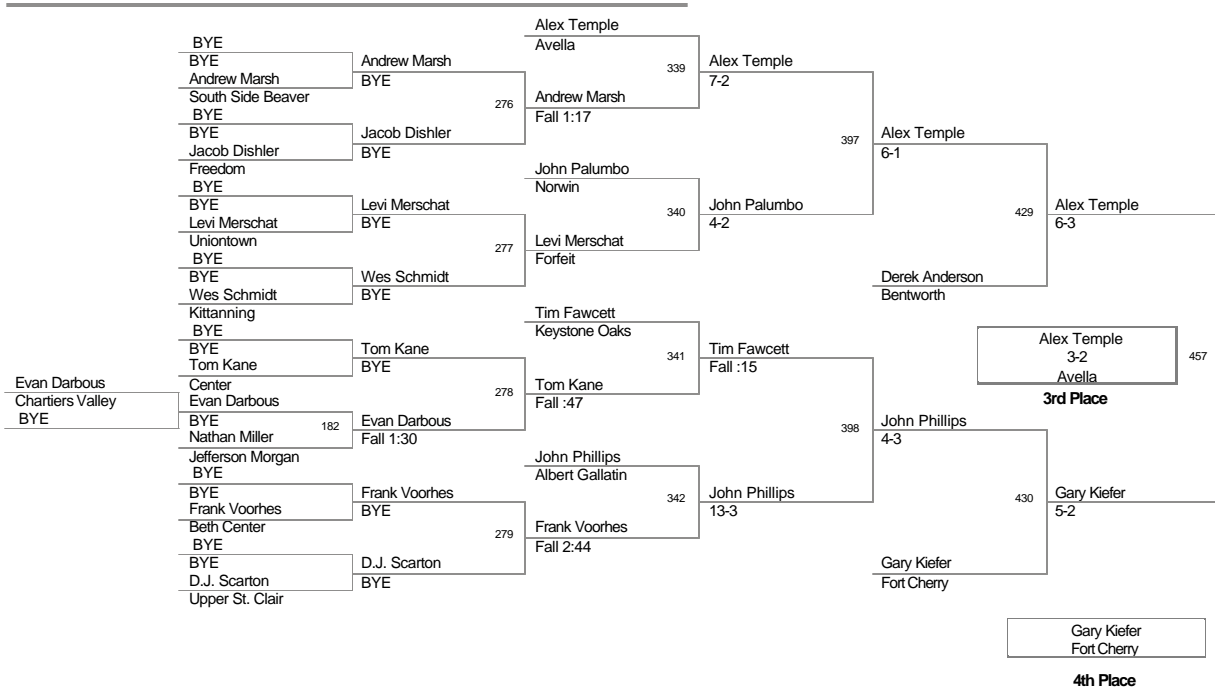

Char-Houston_Tournament
Div.

160 Lbs

Char-Houston_Tournament
Div.

171 Lbs

Char-Houston_Tournament
Div.

189 Lbs

Char-Houston_Tournament
Div.

215 Lbs