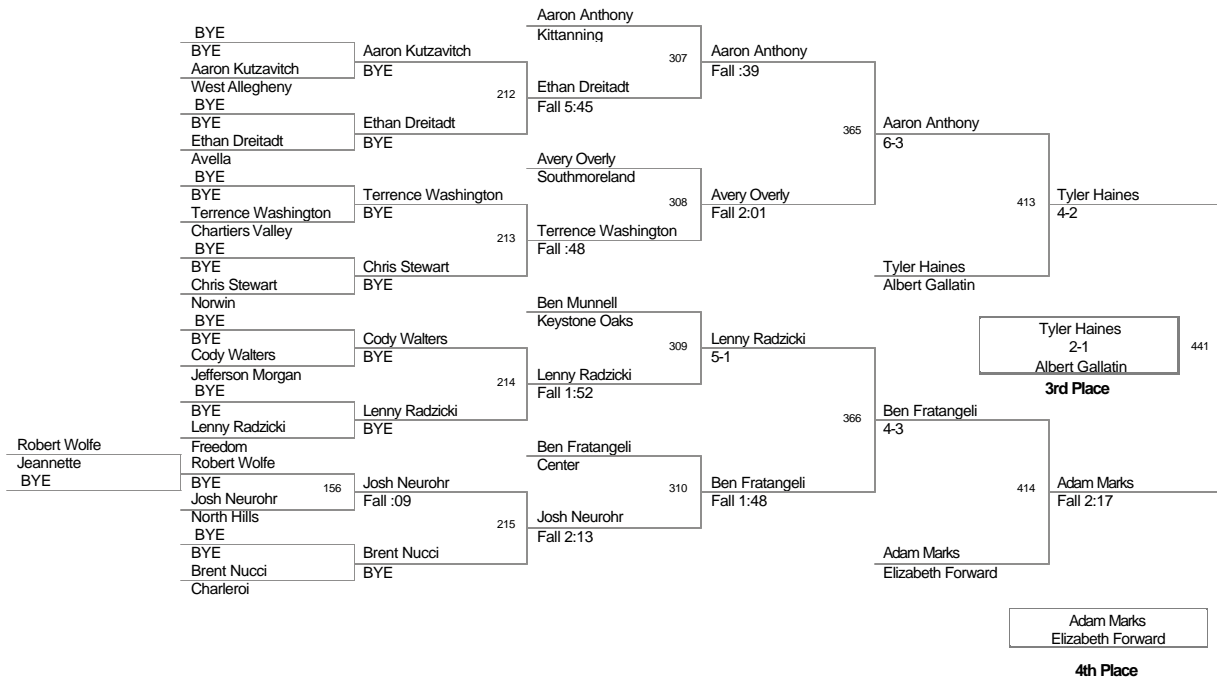

Char-Houston_Tournament
Div.

125 Lbs