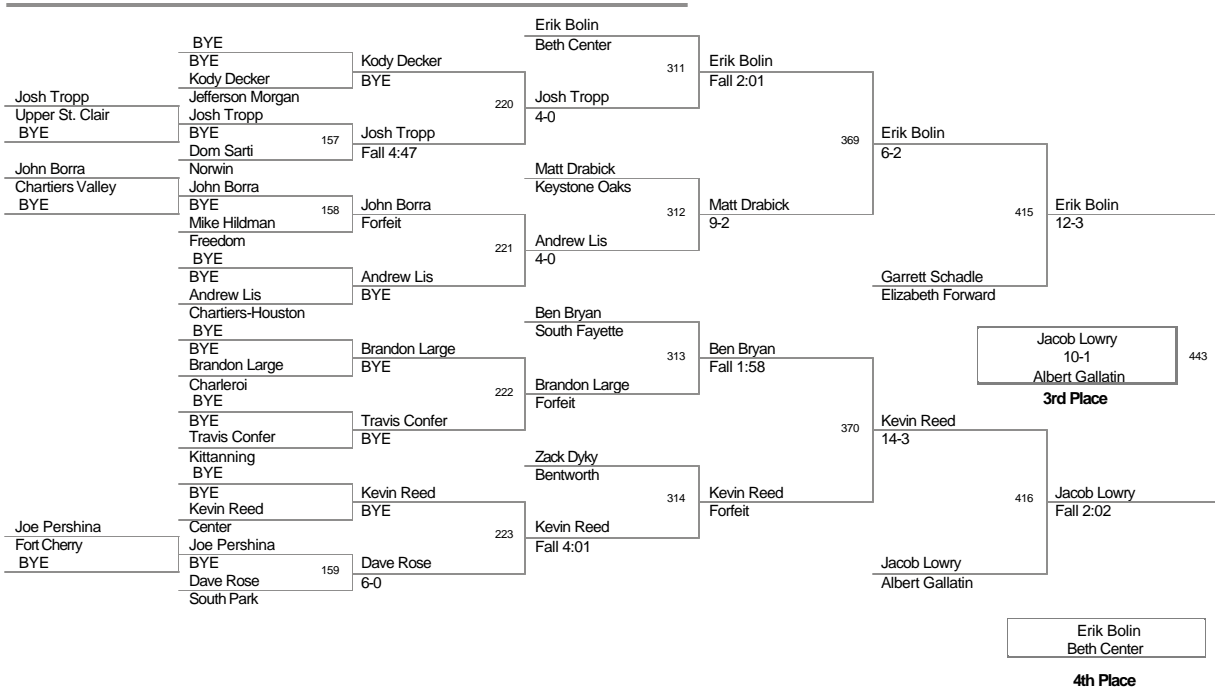

Char-Houston_Tournament
Div.

112 Lbs

Char-Houston_Tournament
Div.

119 Lbs

Char-Houston_Tournament
Div.

125 Lbs

Char-Houston_Tournament
Div.

130 Lbs