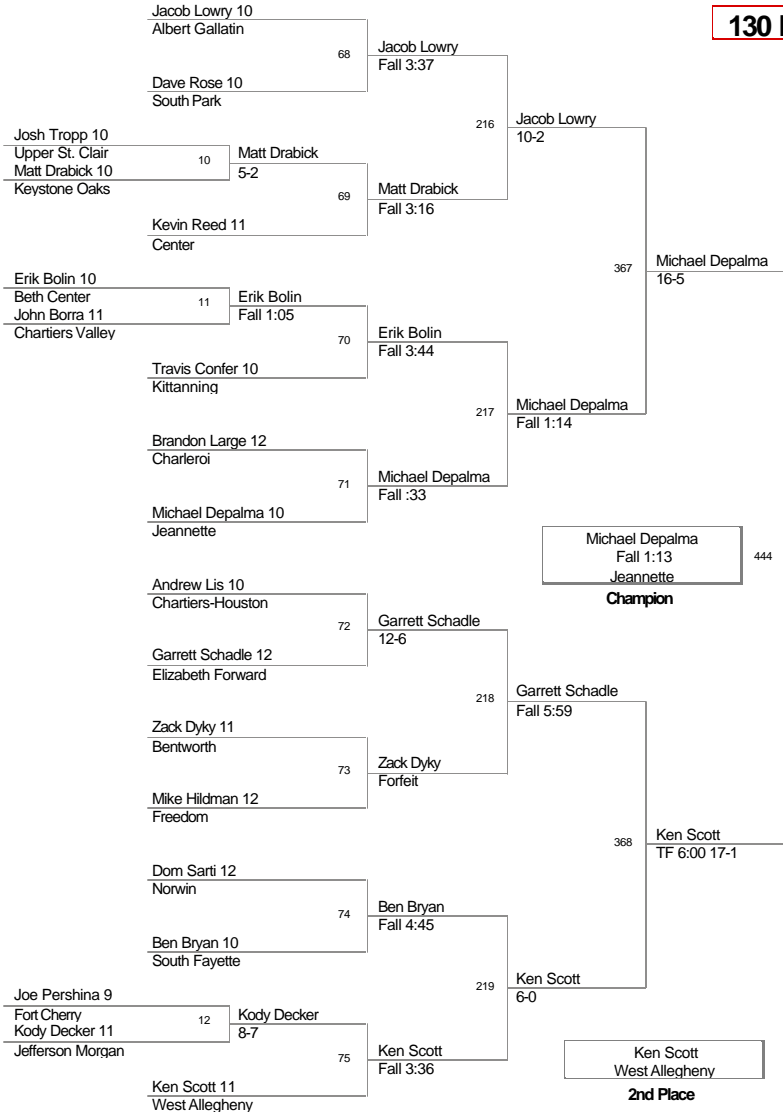

Char-Houston_Tournament
Div.

112 Lbs

Char-Houston_Tournament
Div.

119 Lbs

Char-Houston_Tournament
Div.

125 Lbs

Char-Houston_Tournament
Div.

130 Lbs