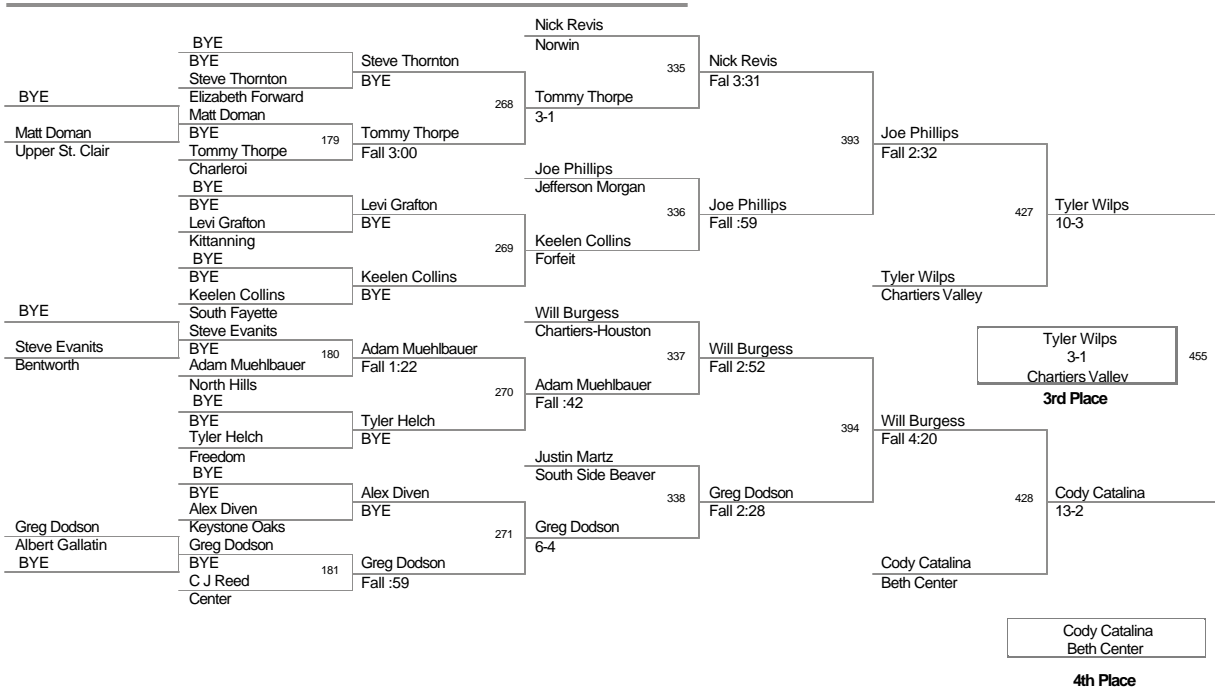

Char-Houston_Tournament
Div.

171 Lbs