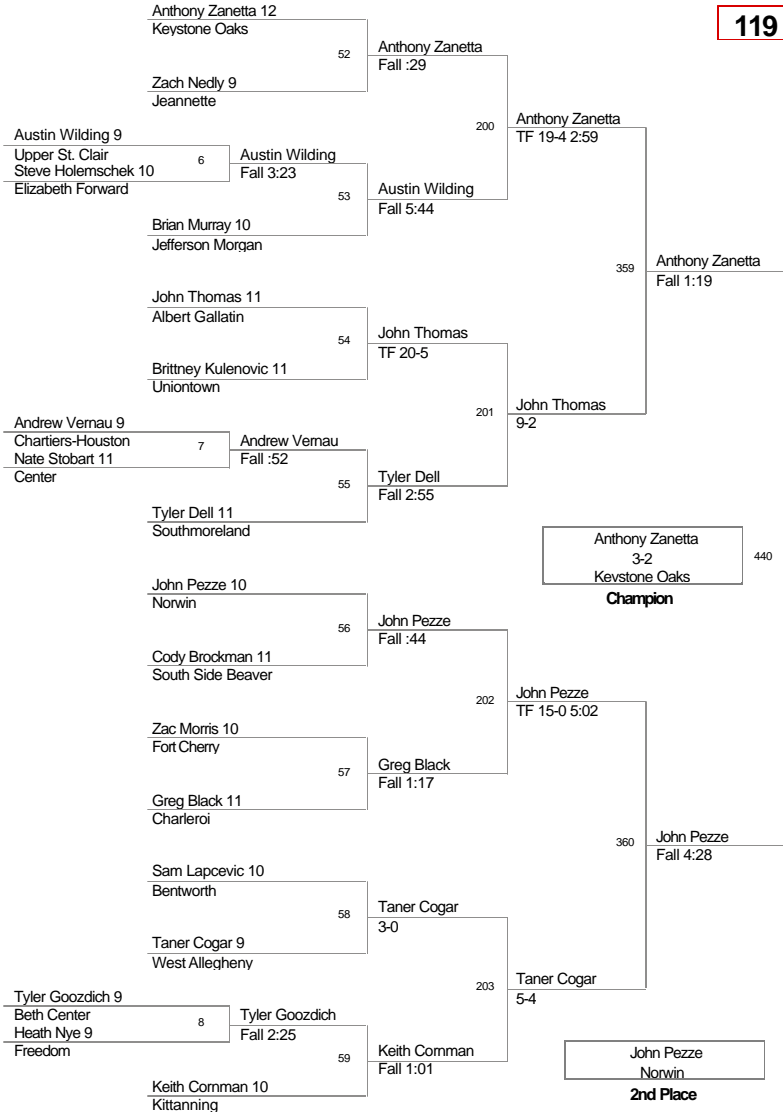

Char-Houston Tournament

Plc	Points	Team		
1	183.5	Albert Gallatin	-	-
2	133	Elizabeth Forward	-	-
3	123.5	West Allegheny	-	-
4	115	Chartiers-Houston	-	-
5	114.5	Upper St. Clair	-	-
6	111	Norwin	-	-
7	110.5	Keystone Oaks	-	-
8	98.5	Fort Cherry	-	-
9	94	Avella	-	-
10	93	North Hills	-	-
11	84	South Side Beaver	-	-
12	76	Jefferson Morgan	-	-
13	74	Jeannette	-	-
14	59	Bentworth	-	-
15	56.5	Charleroi	-	-
16	53	Center	-	-
17	49	Kittanning	-	-
18	46	Chartiers Valley	-	-
18	46	South Fayette	-	-
20	44	Beth Center	-	-
21	43	Southmoreland	-	-
22	40	Freedom	-	-
23	34	Uniontown	-	-
24	18	South Park	-	-

Char-Houston_Tournament
Div.

112 Lbs

Char-Houston_Tournament
Div.

119 Lbs

Char-Houston_Tournament
Div.

125 Lbs

Char-Houston_Tournament
Div.

130 Lbs