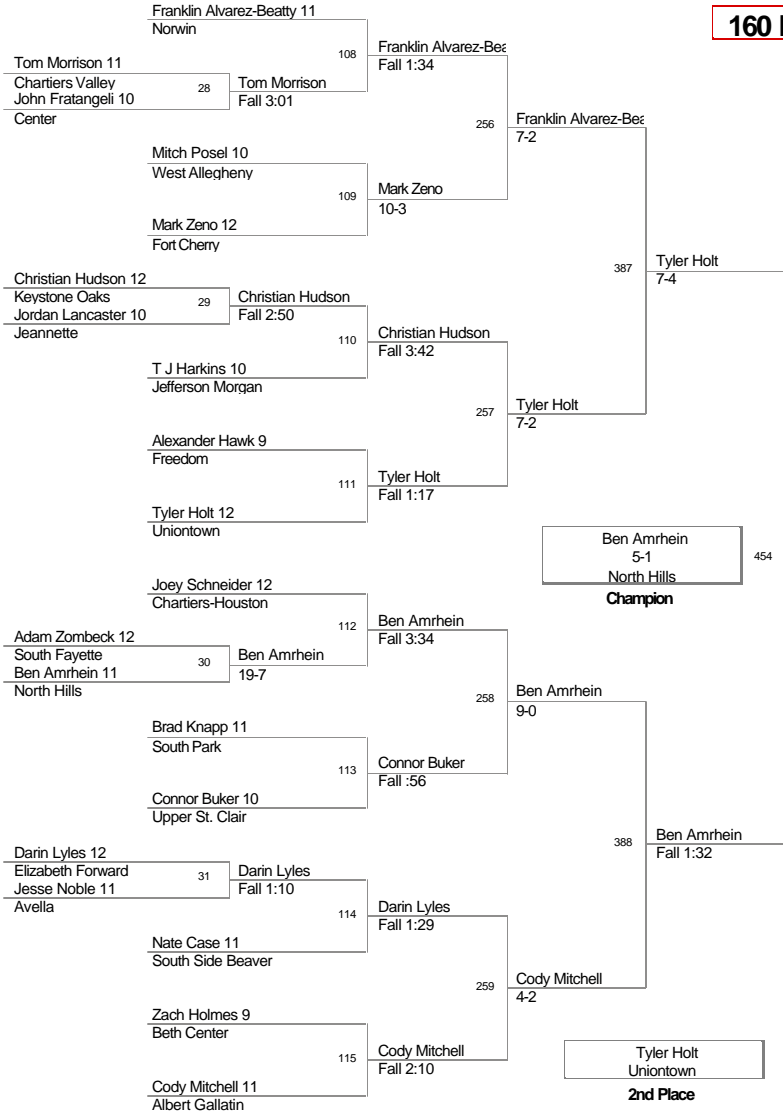

Char-Houston_Tournament
Div.

135 Lbs

Char-Houston_Tournament
Div.

140 Lbs

Char-Houston_Tournament
Div.

145 Lbs

Char-Houston_Tournament
Div.

152 Lbs

Char-Houston_Tournament
Div.

160 Lbs

Char-Houston_Tournament
Div.

171 Lbs

Char-Houston_Tournament
Div.

189 Lbs

Char-Houston_Tournament
Div.

215 Lbs