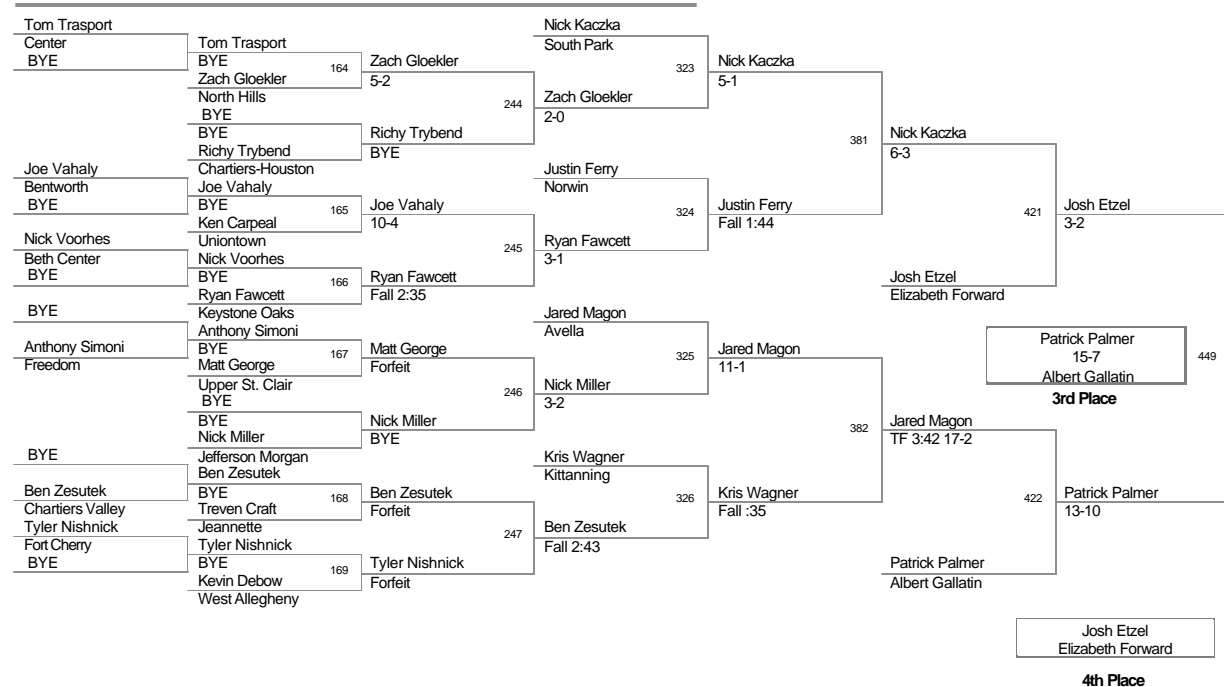

Char-Houston_Tournament
Div.

135 Lbs

Char-Houston_Tournament
Div.

140 Lbs

Char-Houston_Tournament
Div.

145 Lbs

Char-Houston_Tournament
Div.

152 Lbs