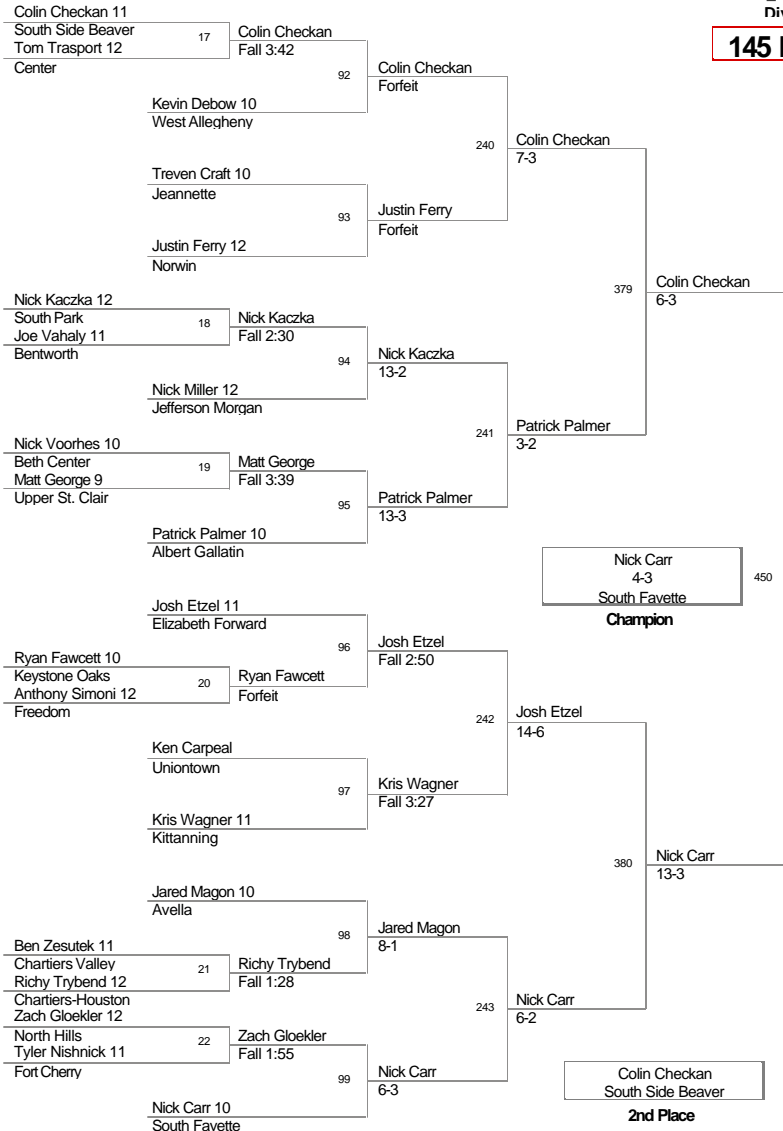

Char-Houston_Tournament
Div.

135 Lbs

Char-Houston_Tournament
Div.

140 Lbs

Char-Houston_Tournament
Div.

145 Lbs

Char-Houston_Tournament
Div.

152 Lbs