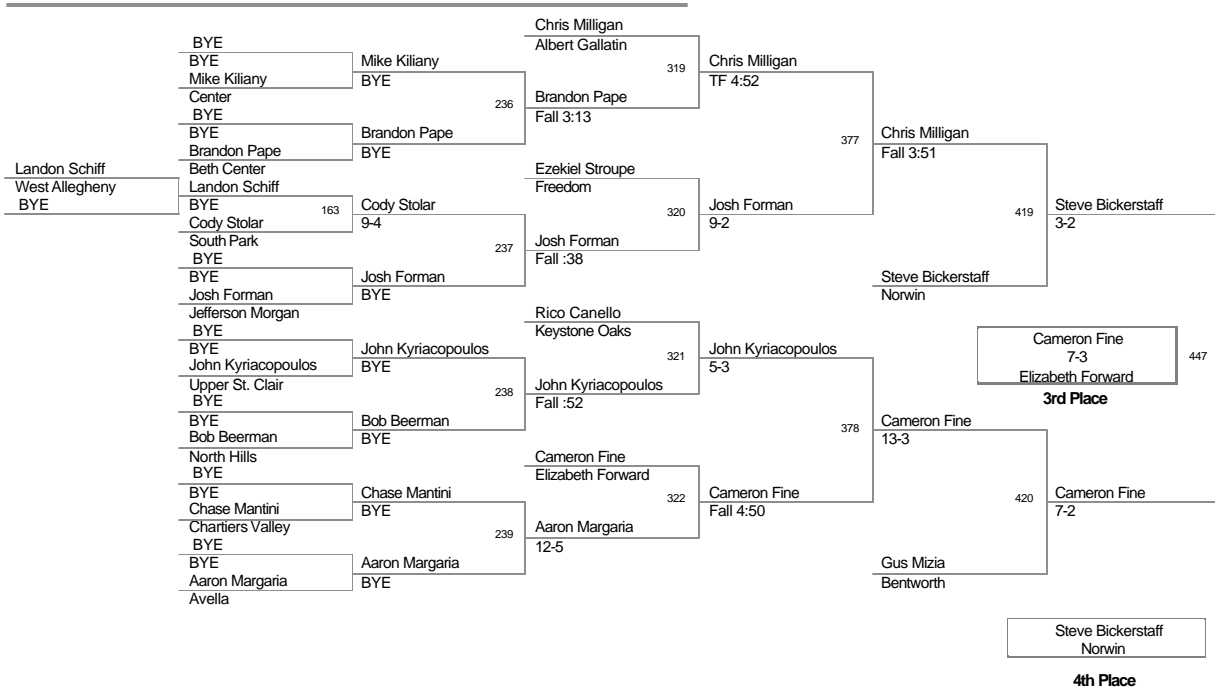

Char-Houston_Tournament
Div.

140 Lbs