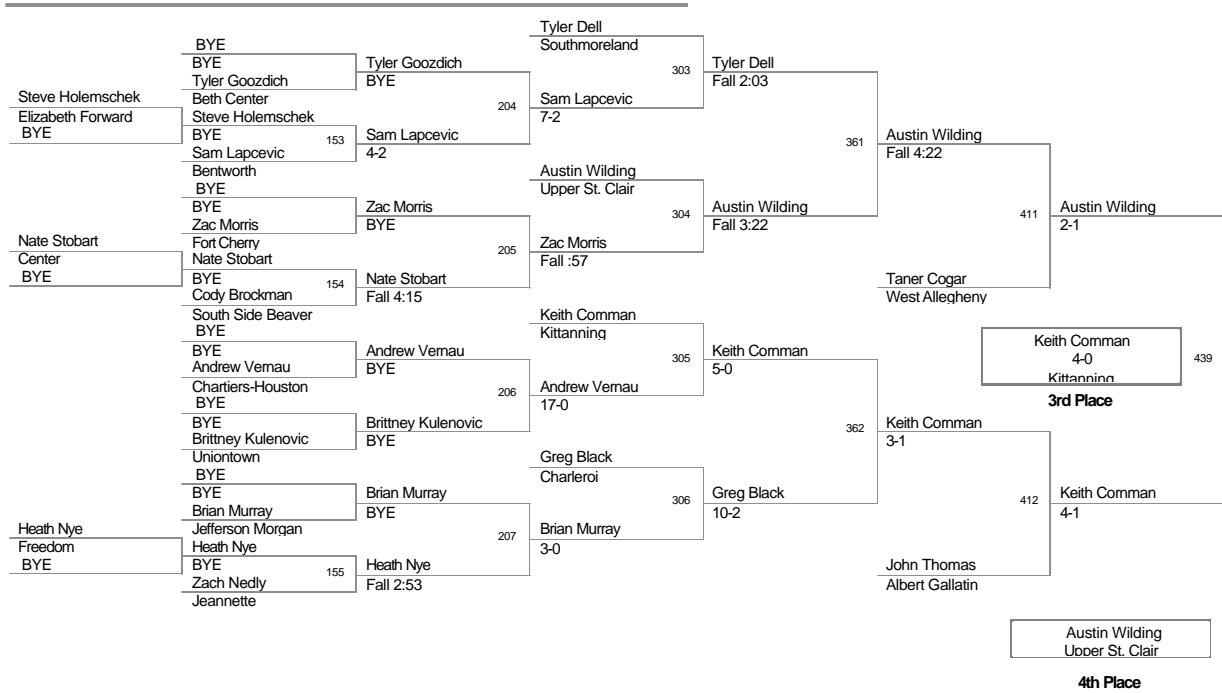

Char-Houston_Tournament
Div.

119 Lbs