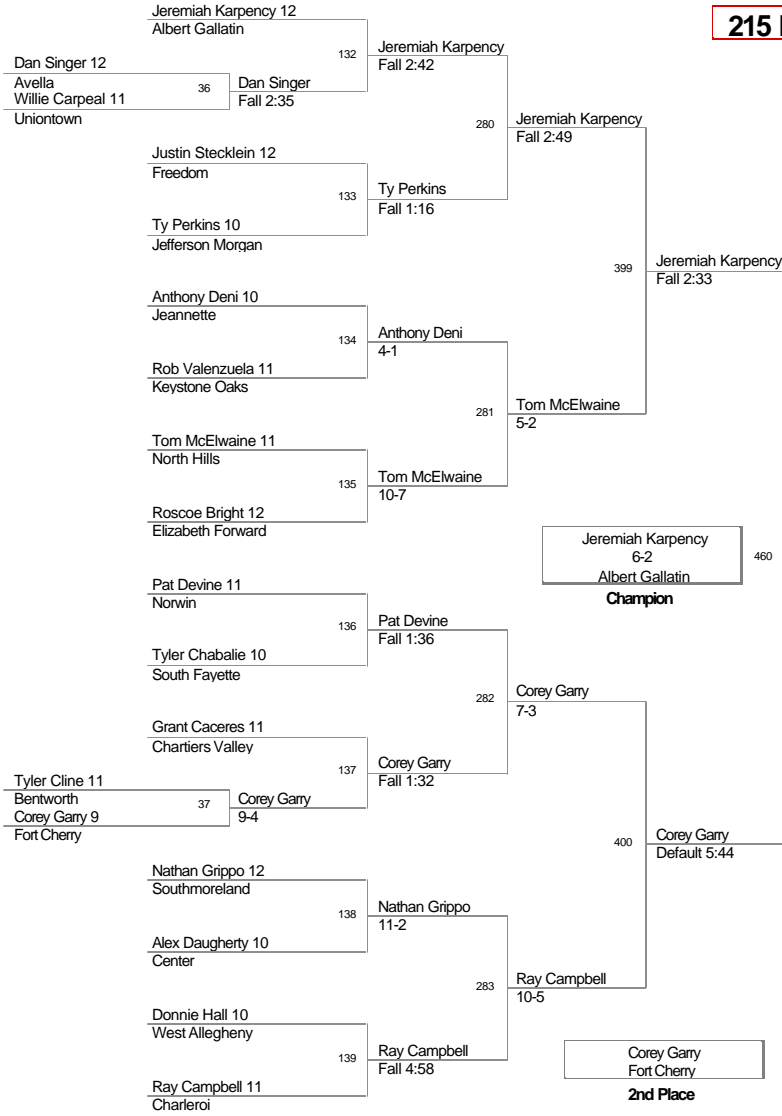

Char-Houston_Tournament
Div.

160 Lbs

Char-Houston_Tournament
Div.

171 Lbs

Char-Houston_Tournament
Div.

189 Lbs

Char-Houston_Tournament
Div.

215 Lbs