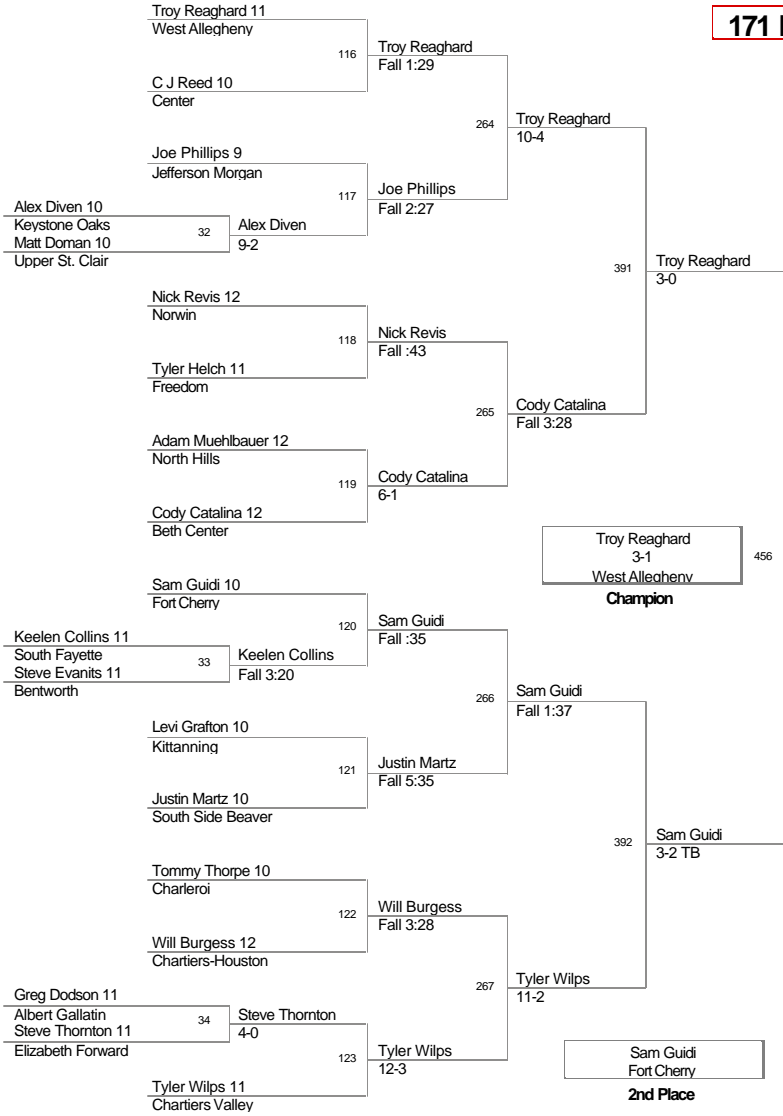

Char-Houston_Tournament
Div.

171 Lbs