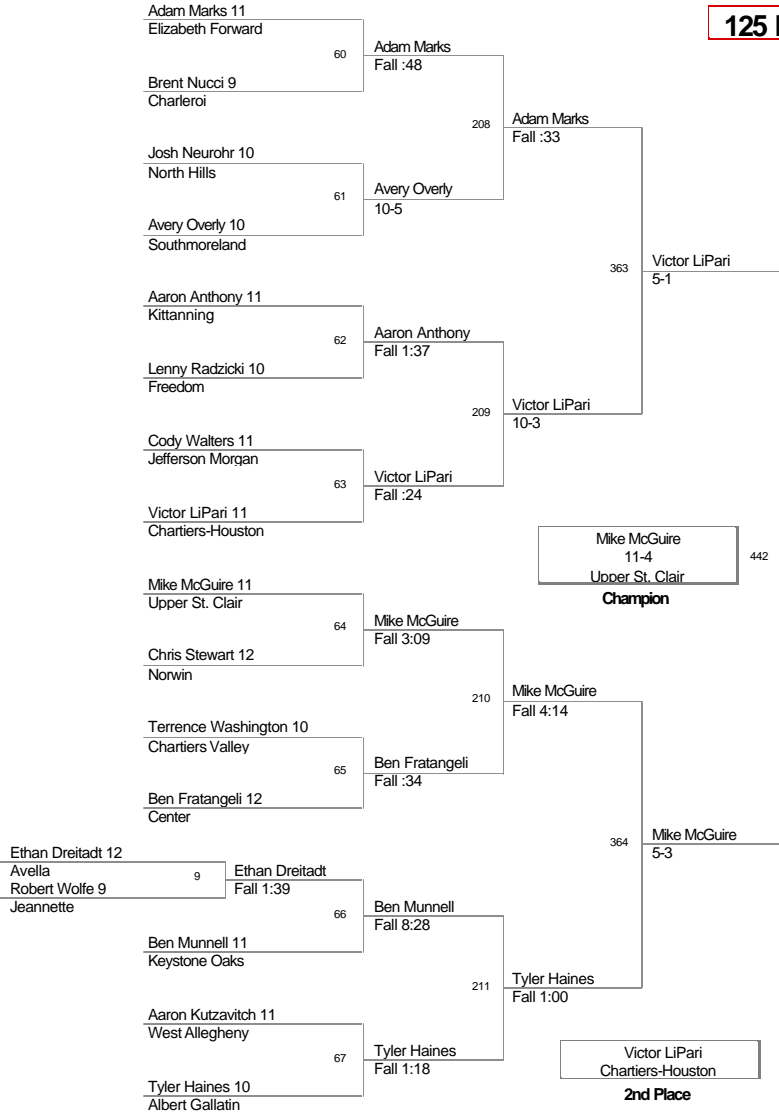

Char-Houston Tournament

Plc	Points	Team		
1	183.5	Albert Gallatin	-	-
2	133	Elizabeth Forward	-	-
3	123.5	West Allegheny	-	-
4	115	Chartiers-Houston	-	-
5	114.5	Upper St. Clair	-	-
6	111	Norwin	-	-
7	110.5	Keystone Oaks	-	-
8	98.5	Fort Cherry	-	-
9	94	Avella	-	-
10	93	North Hills	-	-
11	84	South Side Beaver	-	-
12	76	Jefferson Morgan	-	-
13	74	Jeannette	-	-
14	59	Bentworth	-	-
15	56.5	Charleroi	-	-
16	53	Center	-	-
17	49	Kittanning	-	-
18	46	Chartiers Valley	-	-
18	46	South Fayette	-	-
20	44	Beth Center	-	-
21	43	Southmoreland	-	-
22	40	Freedom	-	-
23	34	Uniontown	-	-
24	18	South Park	-	-

Char-Houston_Tournament
Div.

112 Lbs

Char-Houston_Tournament
Div.

119 Lbs

Char-Houston_Tournament
Div.

125 Lbs

Char-Houston_Tournament
Div.

130 Lbs