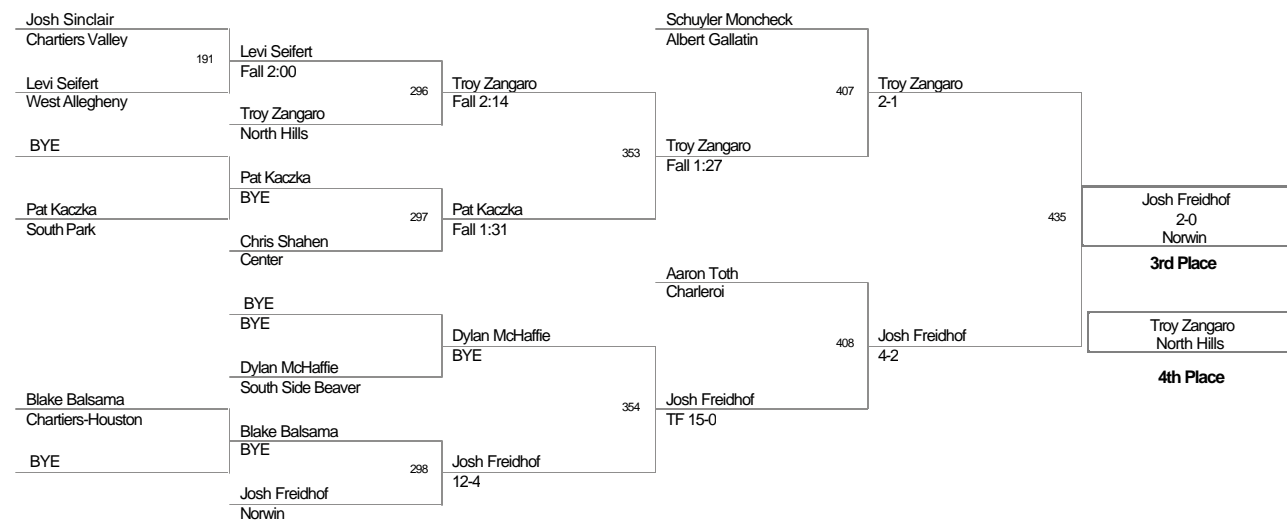

Char-Houston Tournament

Plc	Points	Team		
1	183.5	Albert Gallatin	-	-
2	133	Elizabeth Forward	-	-
3	123.5	West Allegheny	-	-
4	115	Chartiers-Houston	-	-
5	114.5	Upper St. Clair	-	-
6	111	Norwin	-	-
7	110.5	Keystone Oaks	-	-
8	98.5	Fort Cherry	-	-
9	94	Avella	-	-
10	93	North Hills	-	-
11	84	South Side Beaver	-	-
12	76	Jefferson Morgan	-	-
13	74	Jeannette	-	-
14	59	Bentworth	-	-
15	56.5	Charleroi	-	-
16	53	Center	-	-
17	49	Kittanning	-	-
18	46	Chartiers Valley	-	-
18	46	South Fayette	-	-
20	44	Beth Center	-	-
21	43	Southmoreland	-	-
22	40	Freedom	-	-
23	34	Uniontown	-	-
24	18	South Park	-	-