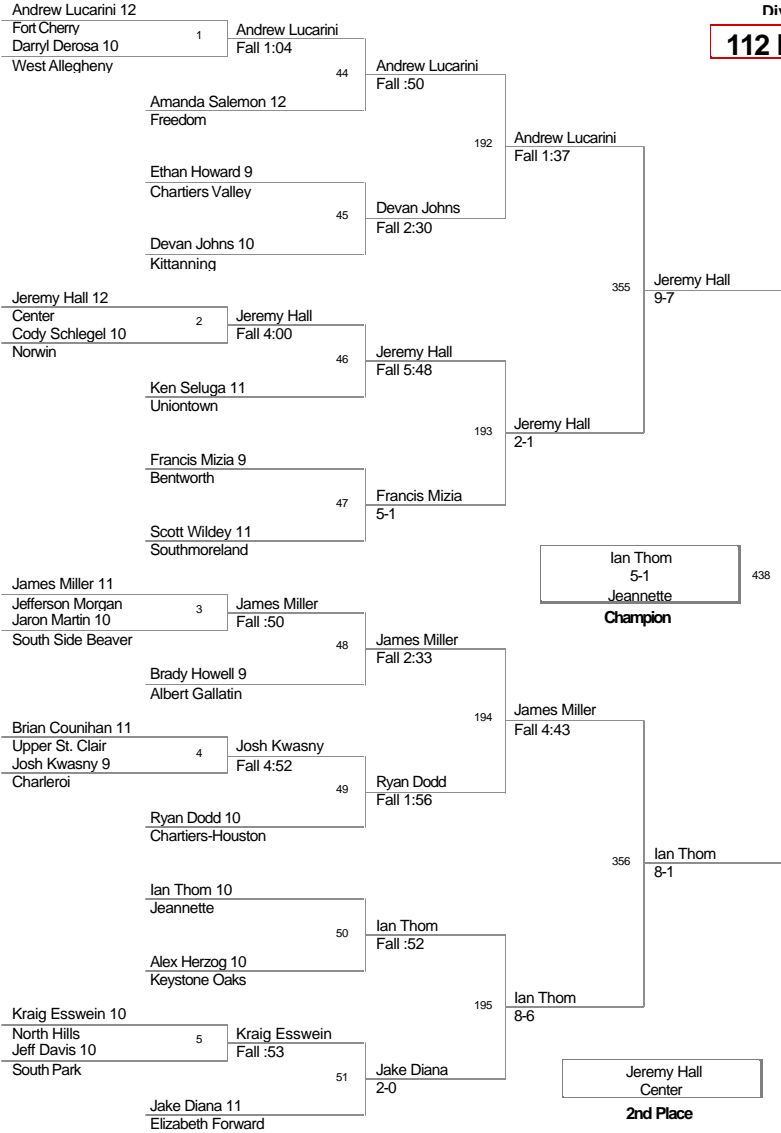

Char-Houston Tournament

Plc	Points	Team		
1	183.5	Albert Gallatin	-	-
2	133	Elizabeth Forward	-	-
3	123.5	West Allegheny	-	-
4	115	Chartiers-Houston	-	-
5	114.5	Upper St. Clair	-	-
6	111	Norwin	-	-
7	110.5	Keystone Oaks	-	-
8	98.5	Fort Cherry	-	-
9	94	Avella	-	-
10	93	North Hills	-	-
11	84	South Side Beaver	-	-
12	76	Jefferson Morgan	-	-
13	74	Jeannette	-	-
14	59	Bentworth	-	-
15	56.5	Charleroi	-	-
16	53	Center	-	-
17	49	Kittanning	-	-
18	46	Chartiers Valley	-	-
18	46	South Fayette	-	-
20	44	Beth Center	-	-
21	43	Southmoreland	-	-
22	40	Freedom	-	-
23	34	Uniontown	-	-
24	18	South Park	-	-

Char-Houston_Tournament
Div.

112 Lbs

Char-Houston_Tournament
Div.

119 Lbs

Char-Houston_Tournament
Div.

125 Lbs

Char-Houston_Tournament
Div.

130 Lbs

Char-Houston_Tournament
Div.

285 Lbs