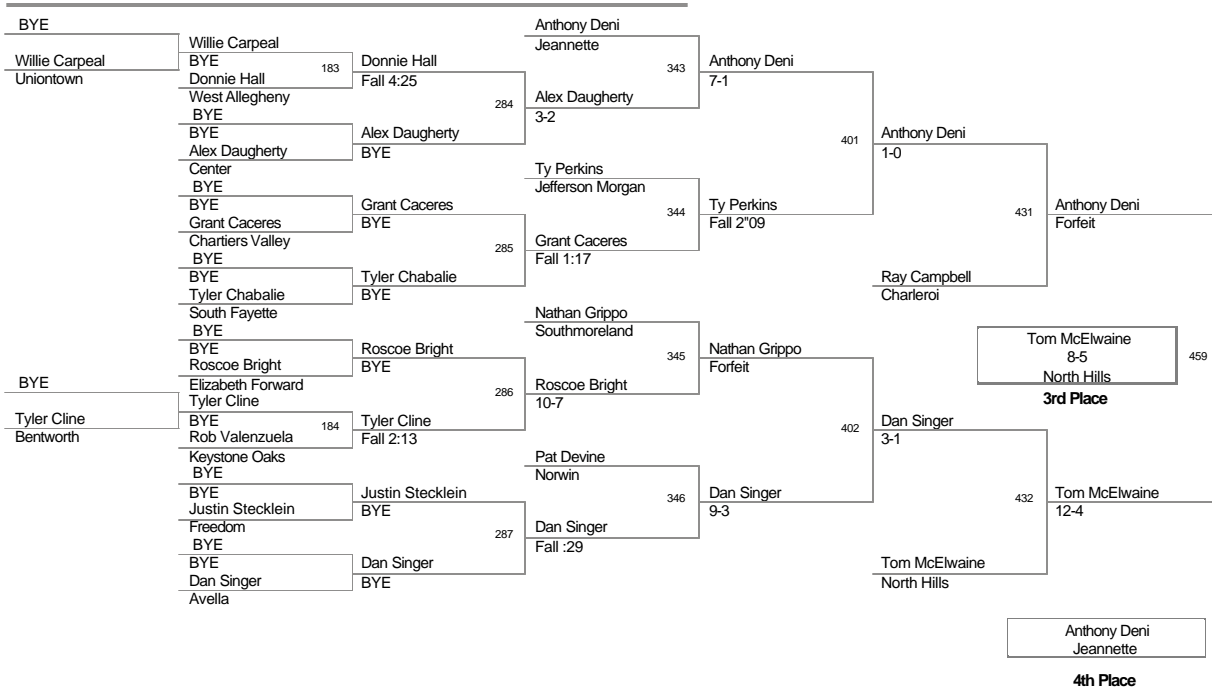

Char-Houston_Tournament
Div.

160 Lbs

Char-Houston_Tournament
Div.

171 Lbs

Char-Houston_Tournament
Div.

189 Lbs

Char-Houston_Tournament
Div.

215 Lbs