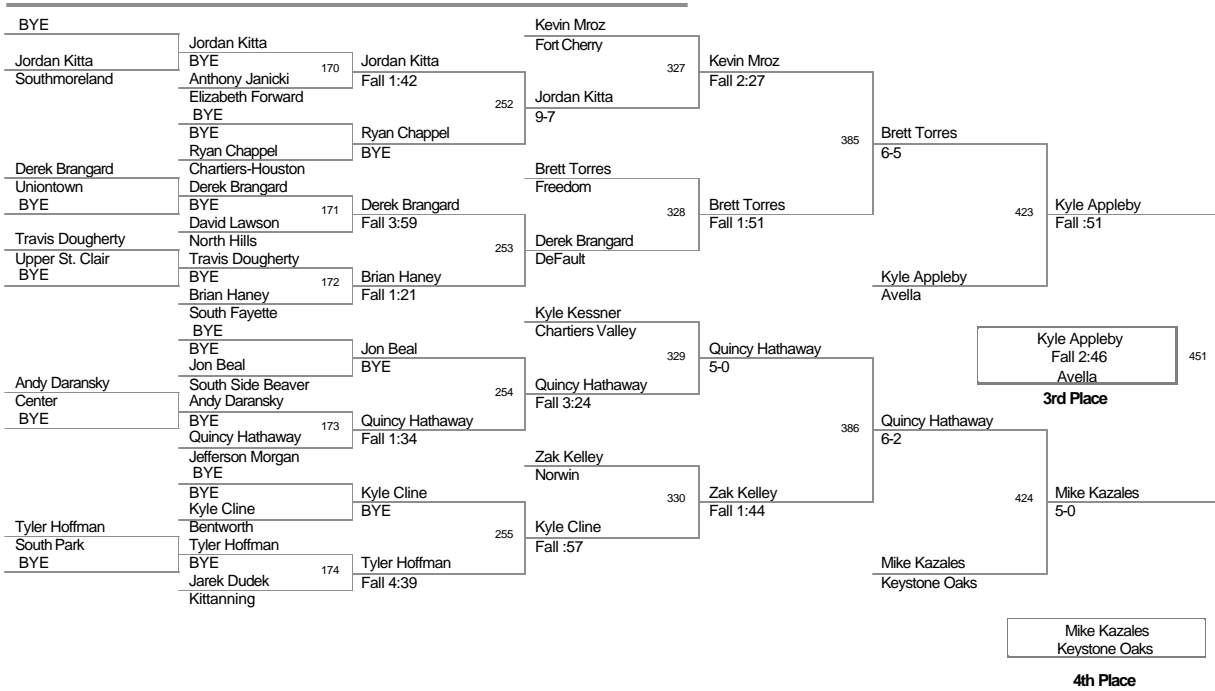

Char-Houston_Tournament
Div.

135 Lbs

Char-Houston_Tournament
Div.

140 Lbs

Char-Houston_Tournament
Div.

145 Lbs

Char-Houston_Tournament
Div.

152 Lbs