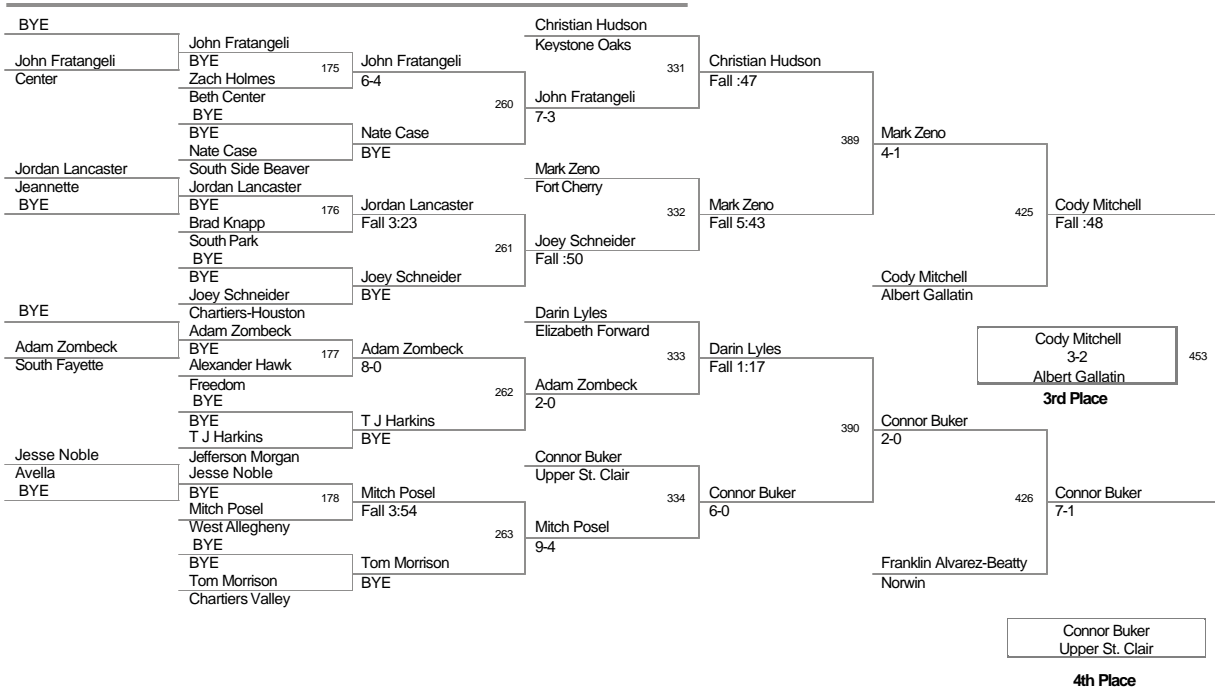

Char-Houston_Tournament
Div.

160 Lbs