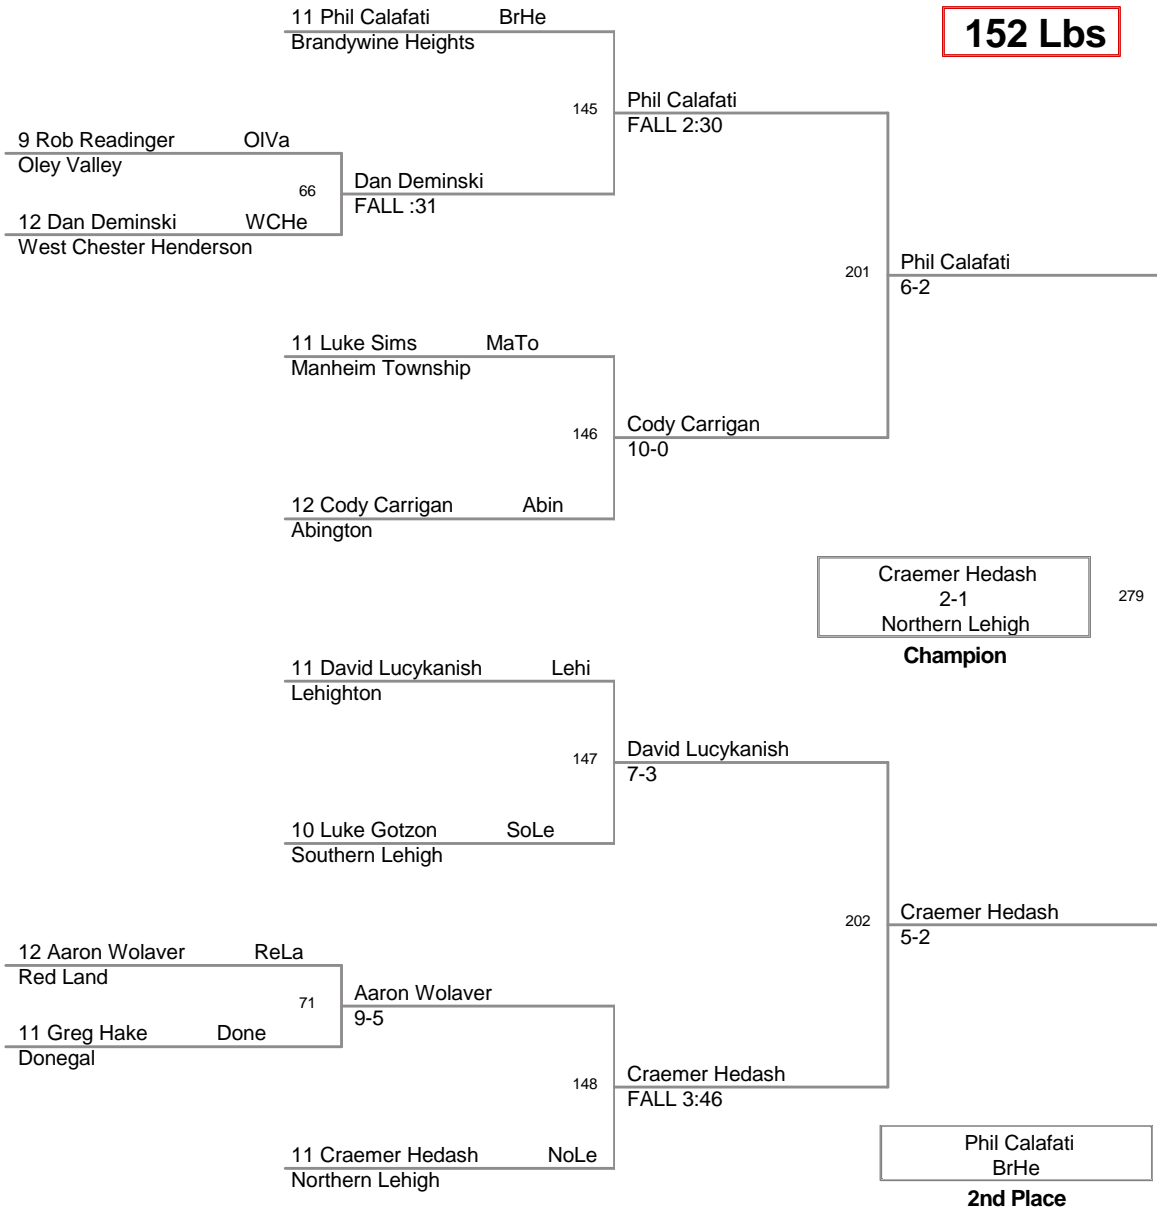

BULLET INVITATIONAL

130 Lbs

BULLET INVITATIONAL

135 Lbs

BULLET INVITATIONAL

140 Lbs

BULLET INVITATIONAL

145 Lbs

BULLET INVITATIONAL

152 Lbs

BULLET INVITATIONAL

160 Lbs

BULLET INVITATIONAL

171 Lbs

BULLET INVITATIONAL

189 Lbs