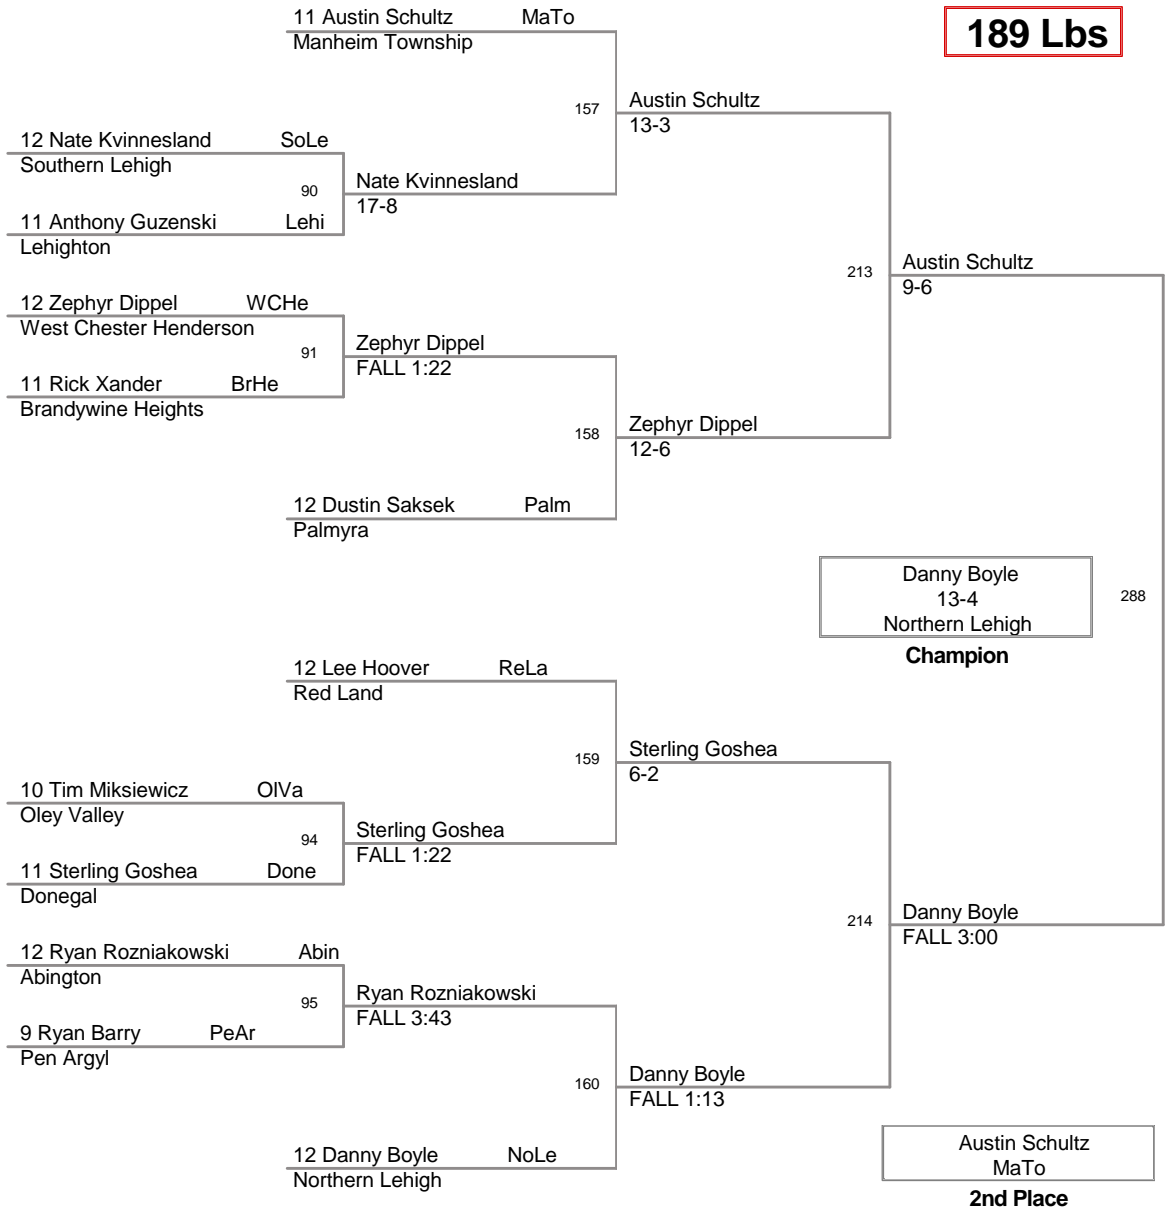

BULLET INVITATIONAL

152 Lbs

BULLET INVITATIONAL

160 Lbs

BULLET INVITATIONAL

171 Lbs

BULLET INVITATIONAL

189 Lbs