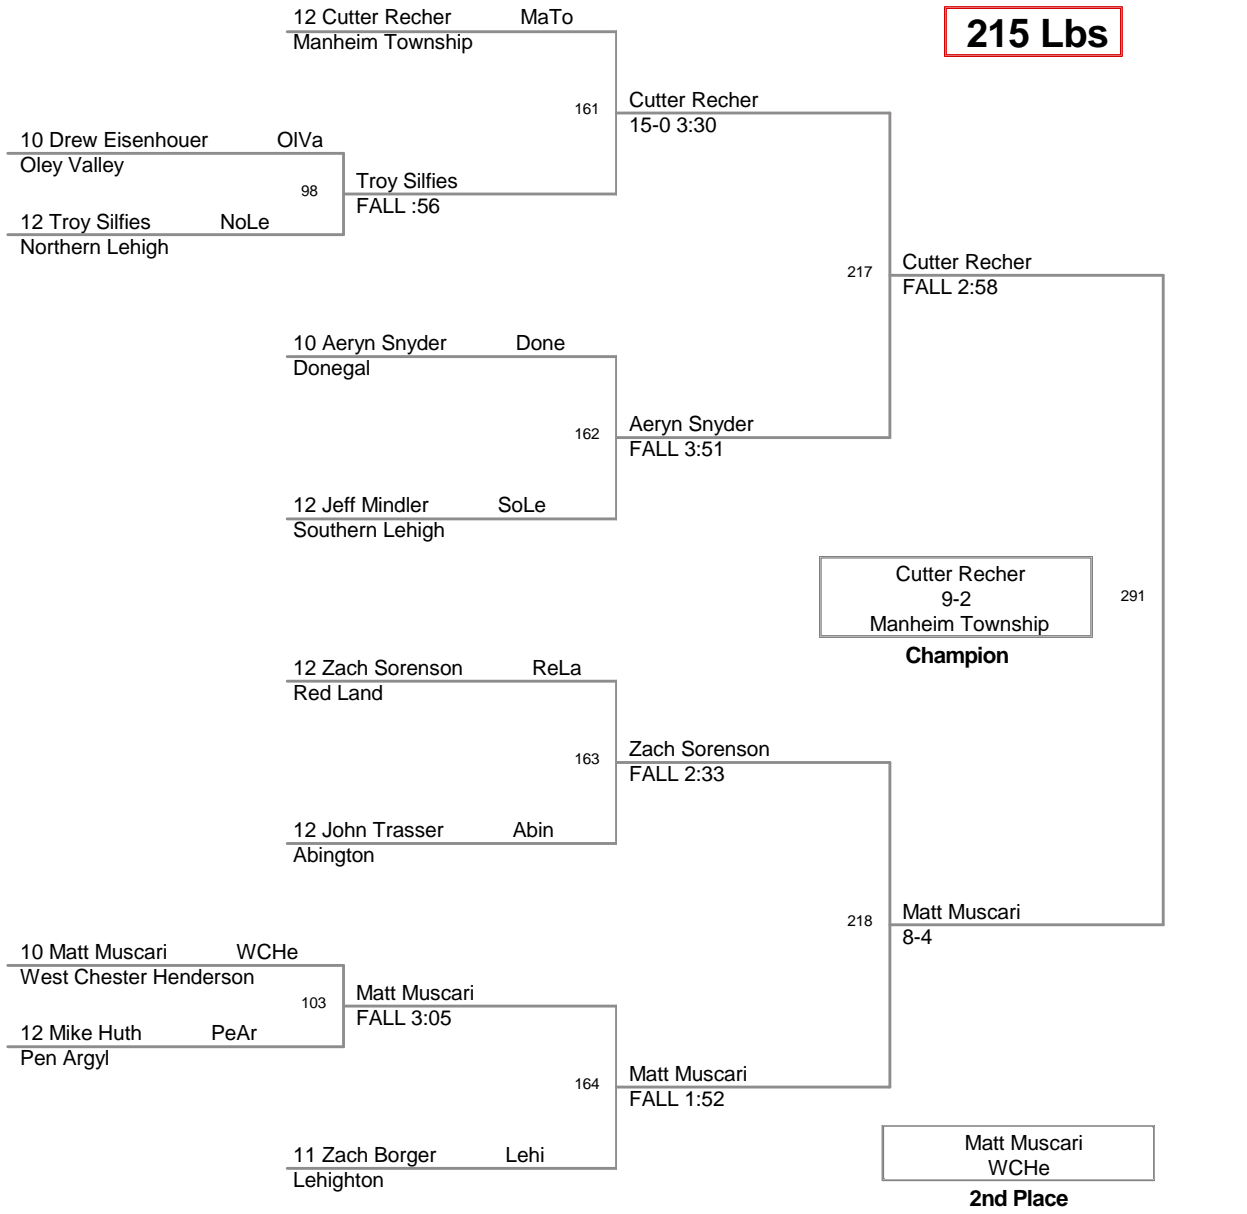

BULLET INVITATIONAL

215 Lbs