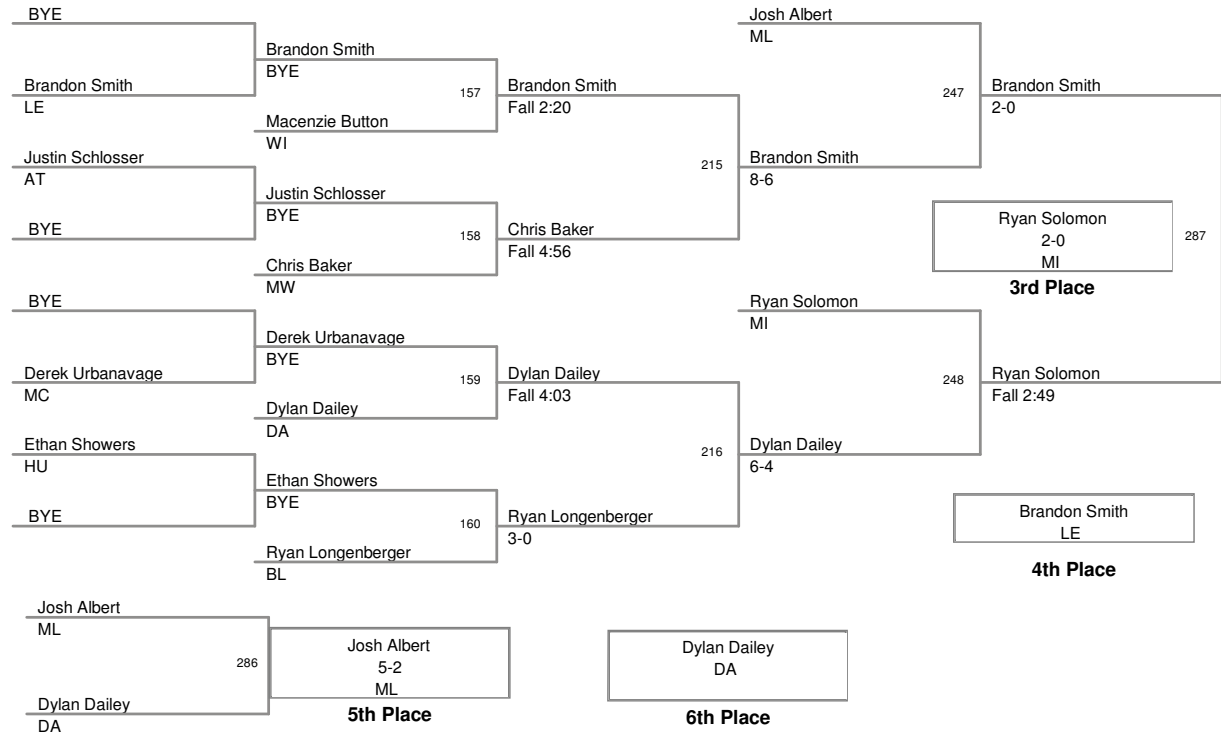

**160 Lbs**

District IV AA 2010 PA  
 District IV AA Division

**171 Lbs**

District IV AA 2010 PA  
 District IV AA Division

**189 Lbs**

District IV AA 2010 PA  
 District IV AA Division

**215 Lbs**