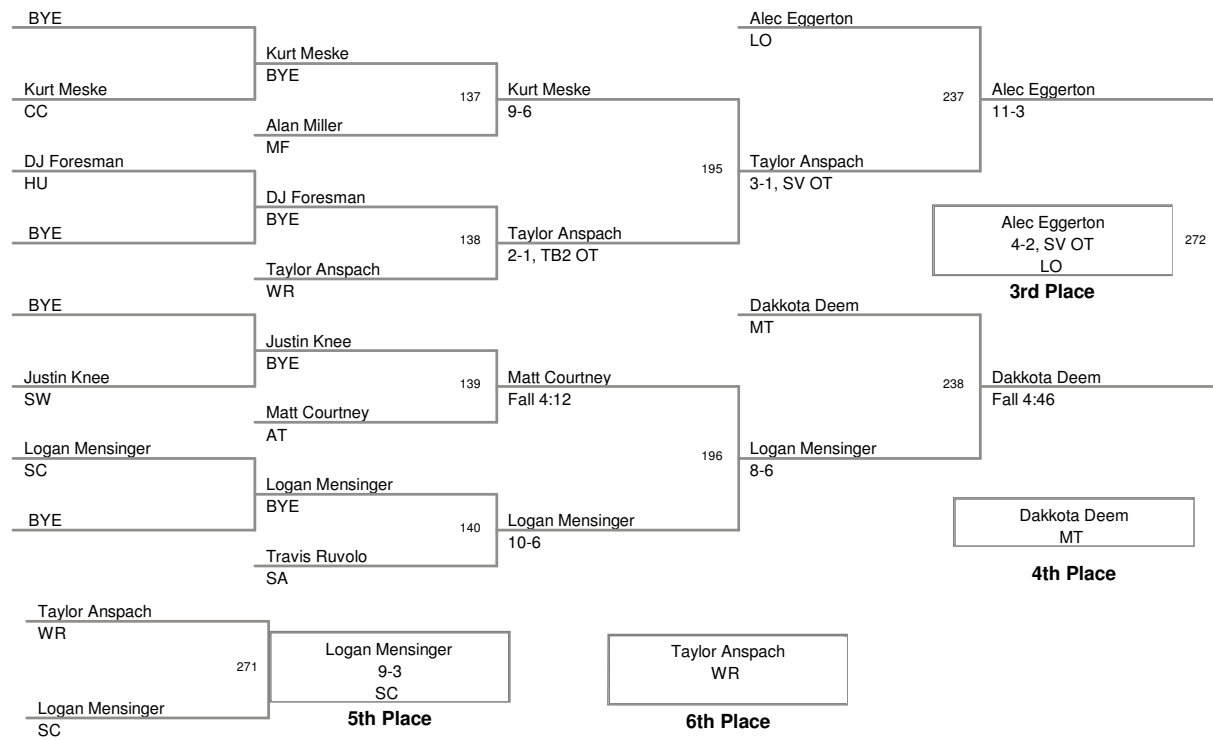

District IV AA 2010 PA
District IV AA Division

140 Lbs