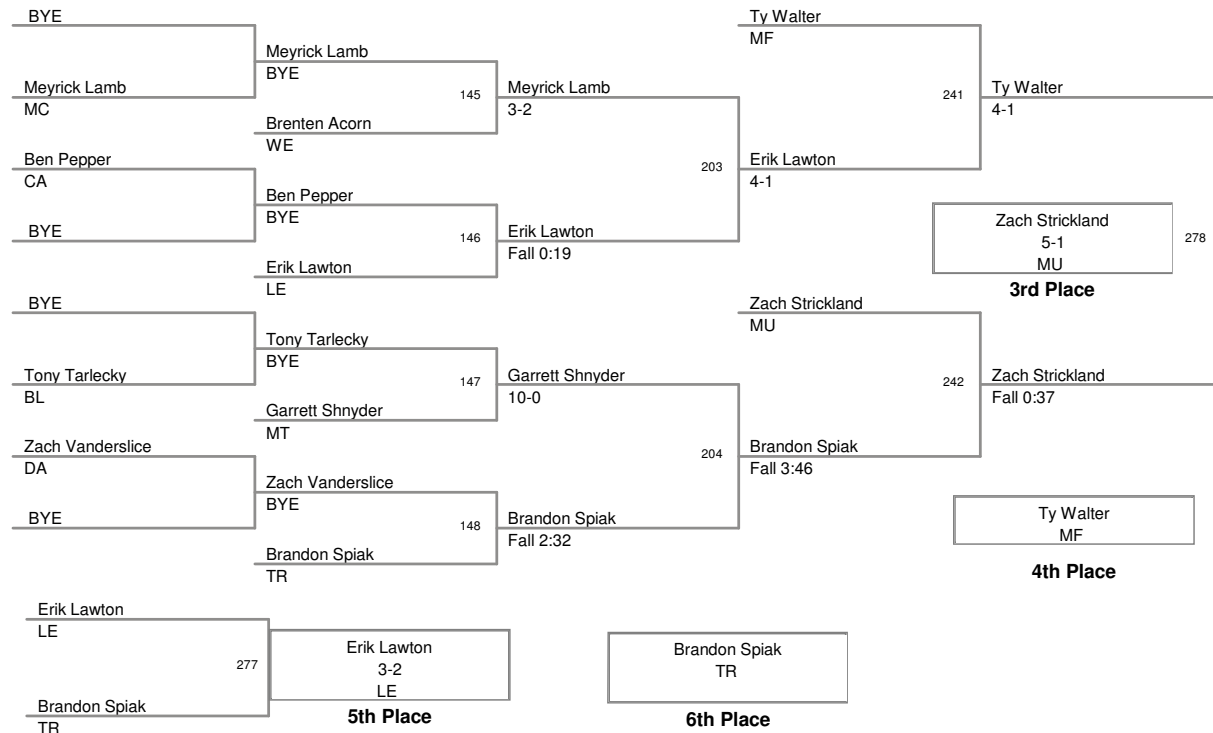

**135 Lbs**

District IV AA 2010 PA  
 District IV AA Division

**140 Lbs**

District IV AA 2010 PA  
 District IV AA Division

**145 Lbs**

District IV AA 2010 PA  
 District IV AA Division

**152 Lbs**

District IV AA 2010 PA  
 District IV AA Division