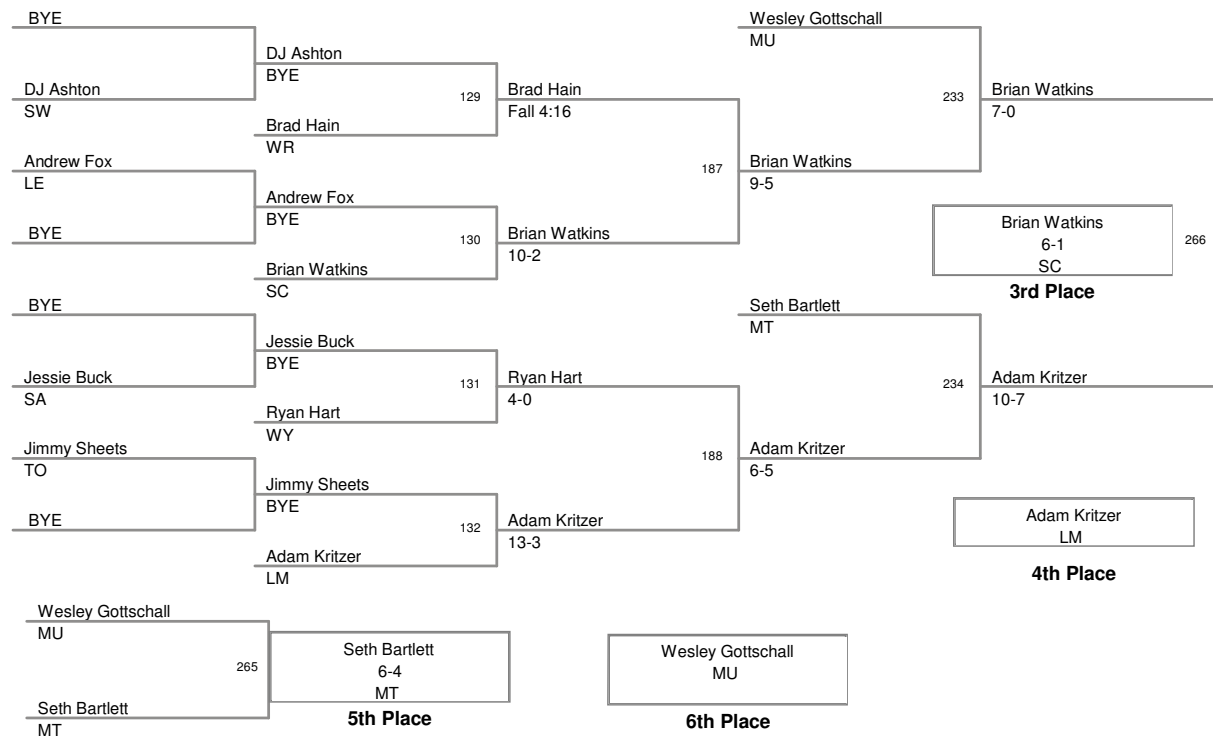

District IV AA 2010 PA  
 District IV AA Division

**103 Lbs**

District IV AA 2010 PA  
 District IV AA Division

**112 Lbs**

District IV AA 2010 PA  
District IV AA Division

**130 Lbs**

District IV AA 2010 PA  
 District IV AA Division