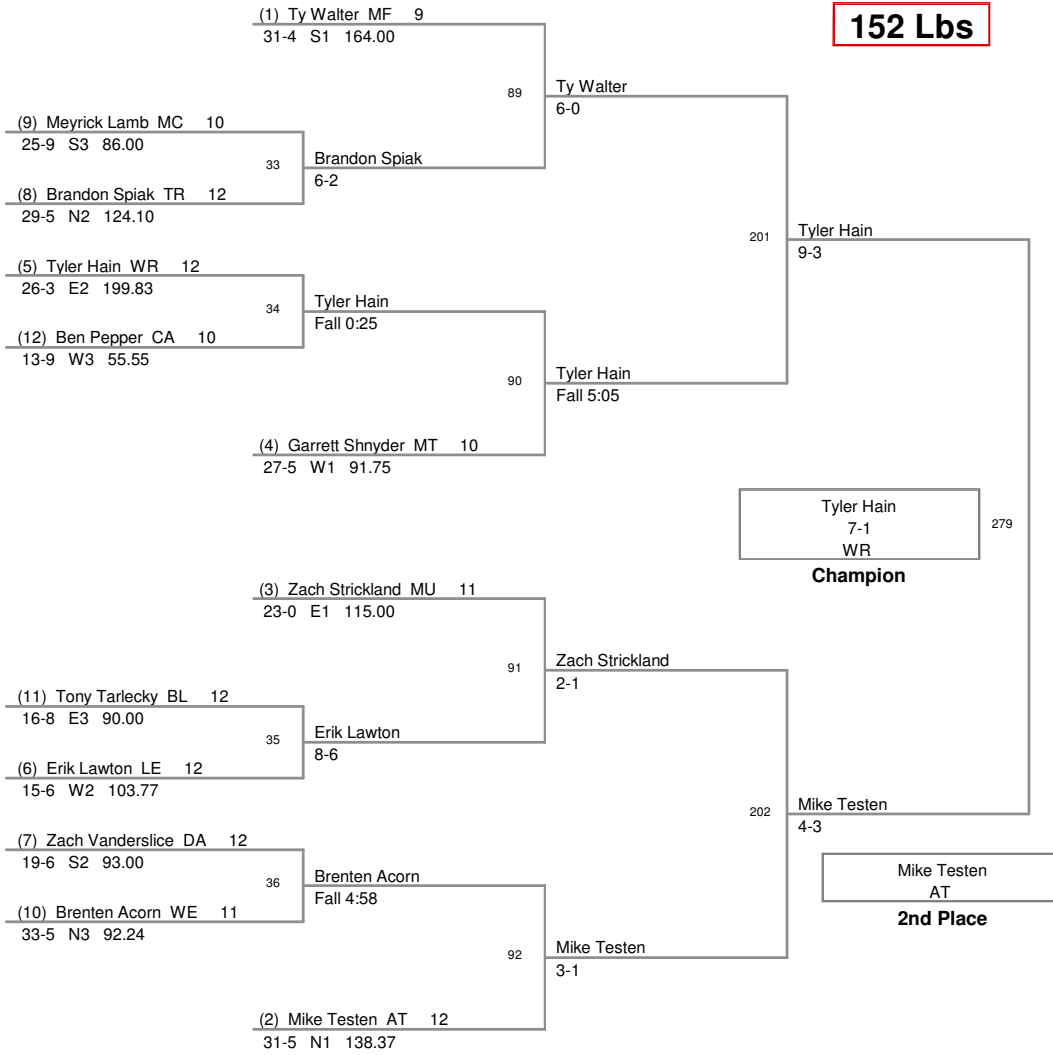

District IV AA 2010 PA  
 District IV AA Division

**103 Lbs**

District IV AA 2010 PA  
 District IV AA Division

**112 Lbs**

District IV AA 2010 PA  
District IV AA Division

**130 Lbs**

District IV AA 2010 PA  
 District IV AA Division

**135 Lbs**

District IV AA 2010 PA  
 District IV AA Division

**140 Lbs**

District IV AA 2010 PA  
 District IV AA Division

**145 Lbs**

District IV AA 2010 PA  
 District IV AA Division

**152 Lbs**

District IV AA 2010 PA  
 District IV AA Division

**160 Lbs**

District IV AA 2010 PA  
 District IV AA Division

**171 Lbs**

District IV AA 2010 PA  
 District IV AA Division

**189 Lbs**

District IV AA 2010 PA  
 District IV AA Division

**215 Lbs**