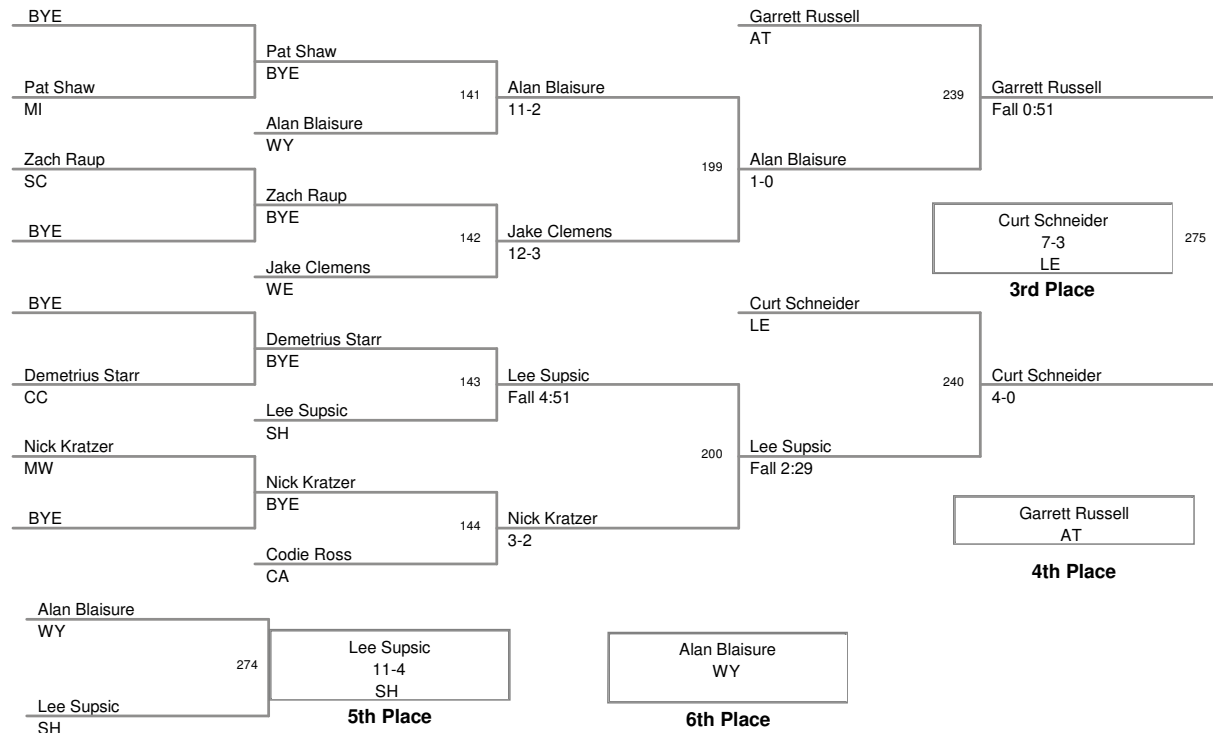

**135 Lbs**

District IV AA 2010 PA  
 District IV AA Division

**140 Lbs**

District IV AA 2010 PA  
 District IV AA Division

**145 Lbs**

District IV AA 2010 PA  
 District IV AA Division

**152 Lbs**

District IV AA 2010 PA  
 District IV AA Division