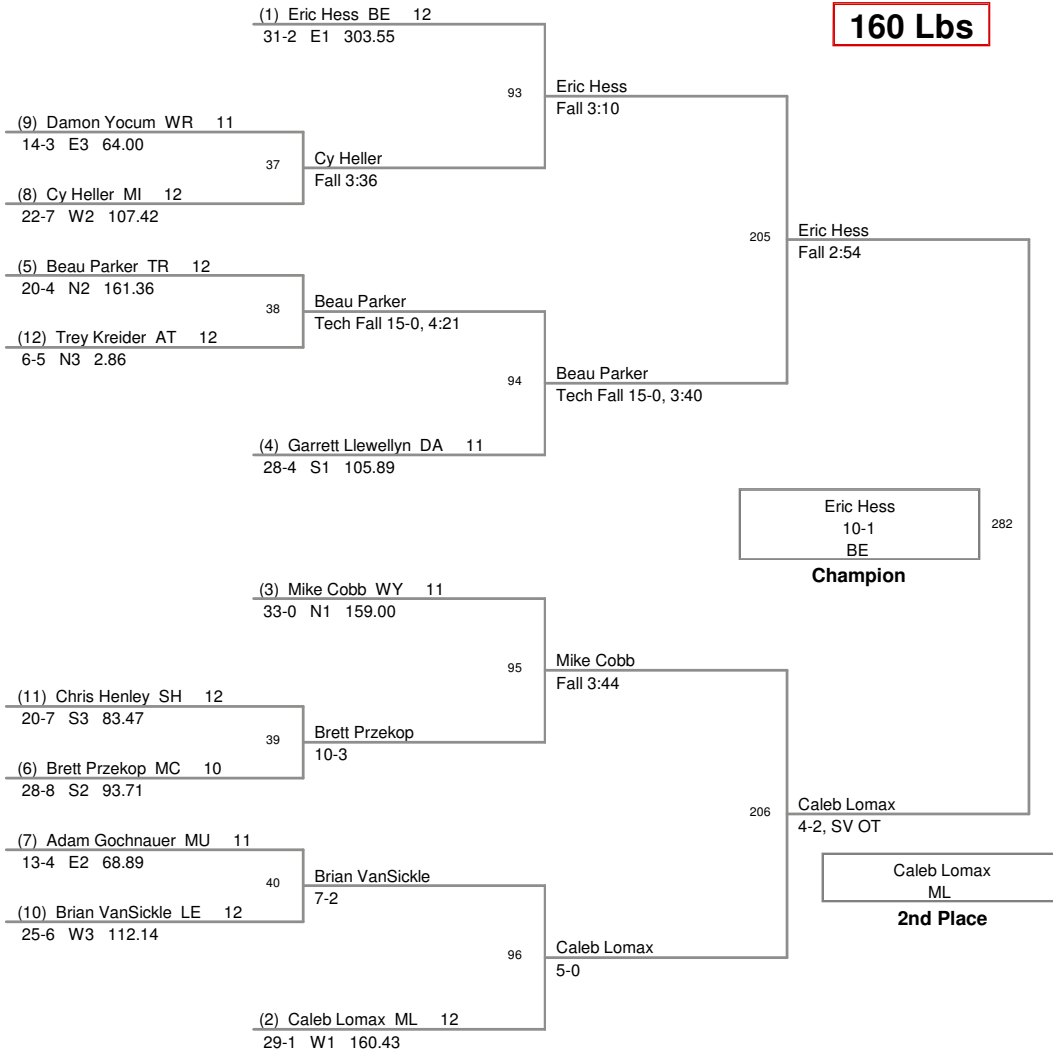

**135 Lbs**

District IV AA 2010 PA  
 District IV AA Division

**140 Lbs**

District IV AA 2010 PA  
 District IV AA Division

**145 Lbs**

District IV AA 2010 PA  
 District IV AA Division

**152 Lbs**

District IV AA 2010 PA  
 District IV AA Division

**160 Lbs**

District IV AA 2010 PA  
 District IV AA Division

**171 Lbs**

District IV AA 2010 PA  
 District IV AA Division

**189 Lbs**

District IV AA 2010 PA  
 District IV AA Division

**215 Lbs**