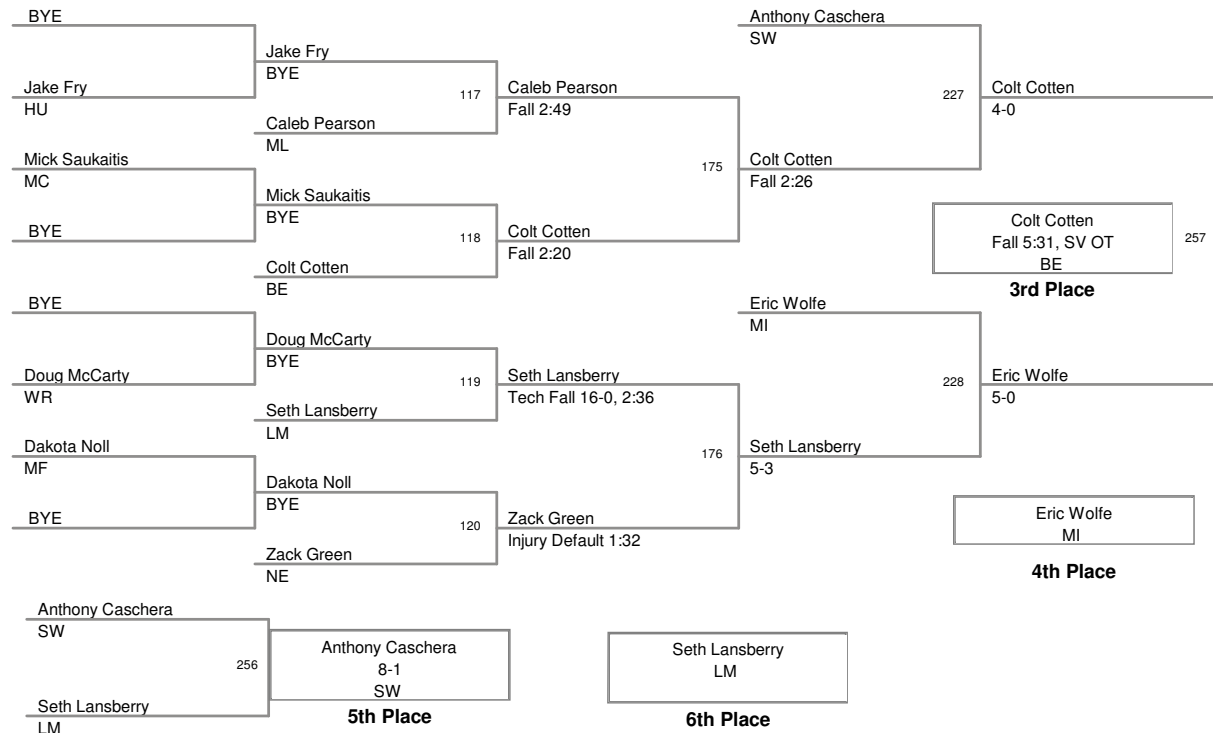

District IV AA 2010 PA  
 District IV AA Division

**103 Lbs**

District IV AA 2010 PA  
 District IV AA Division

**112 Lbs**

District IV AA 2010 PA  
District IV AA Division

**130 Lbs**

District IV AA 2010 PA  
 District IV AA Division