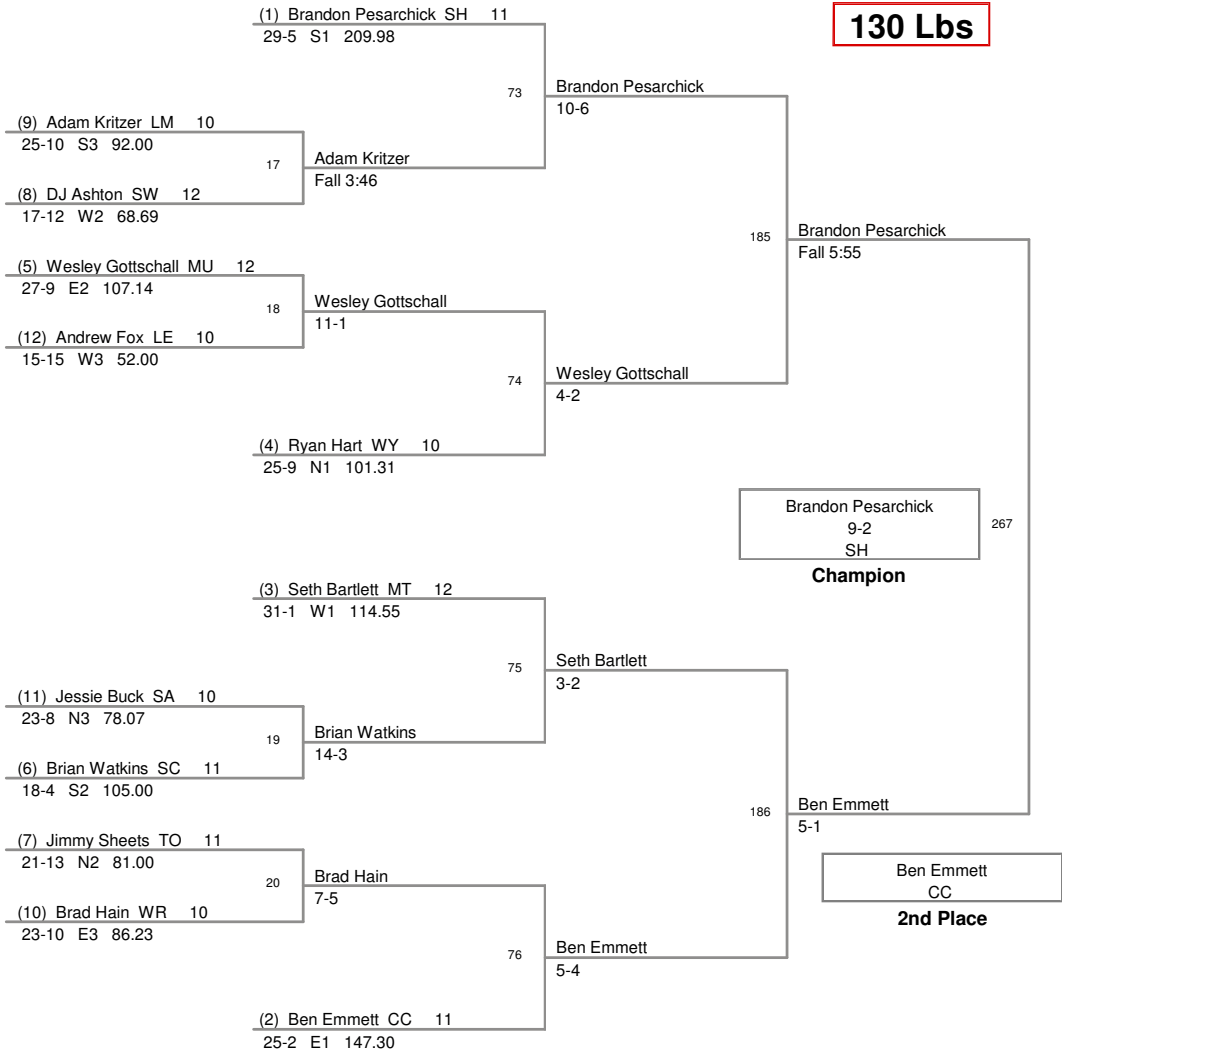

District IV AA 2010 PA  
 District IV AA Division

**103 Lbs**

District IV AA 2010 PA  
 District IV AA Division

**112 Lbs**

District IV AA 2010 PA  
District IV AA Division

**130 Lbs**

District IV AA 2010 PA  
 District IV AA Division

**135 Lbs**

District IV AA 2010 PA  
 District IV AA Division

**140 Lbs**

District IV AA 2010 PA  
 District IV AA Division

**145 Lbs**

District IV AA 2010 PA  
 District IV AA Division

**152 Lbs**

District IV AA 2010 PA  
 District IV AA Division

**160 Lbs**

District IV AA 2010 PA  
 District IV AA Division

**171 Lbs**

District IV AA 2010 PA  
 District IV AA Division

**189 Lbs**

District IV AA 2010 PA  
 District IV AA Division

**215 Lbs**