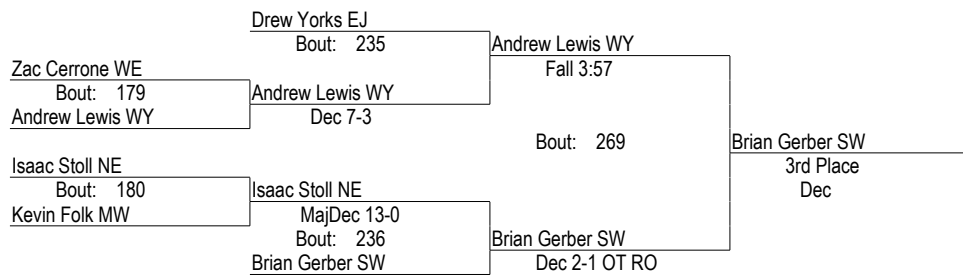

2006 Districts

2/25/2006

135

1. Place Winners -
2. 1st Kellon Balum LM (12) 37- 0
   - 2nd Casey Kauffman BL (12) 29- 5
   - 3rd Brian Gerber SW (12) 28- 6
   - 4th Andrew Lewis WY (11) 29- 13
   - 5th Isaac Stoll NE (11) 34- 7
   - 6th Drew Yorks EJ (11) 29- 7