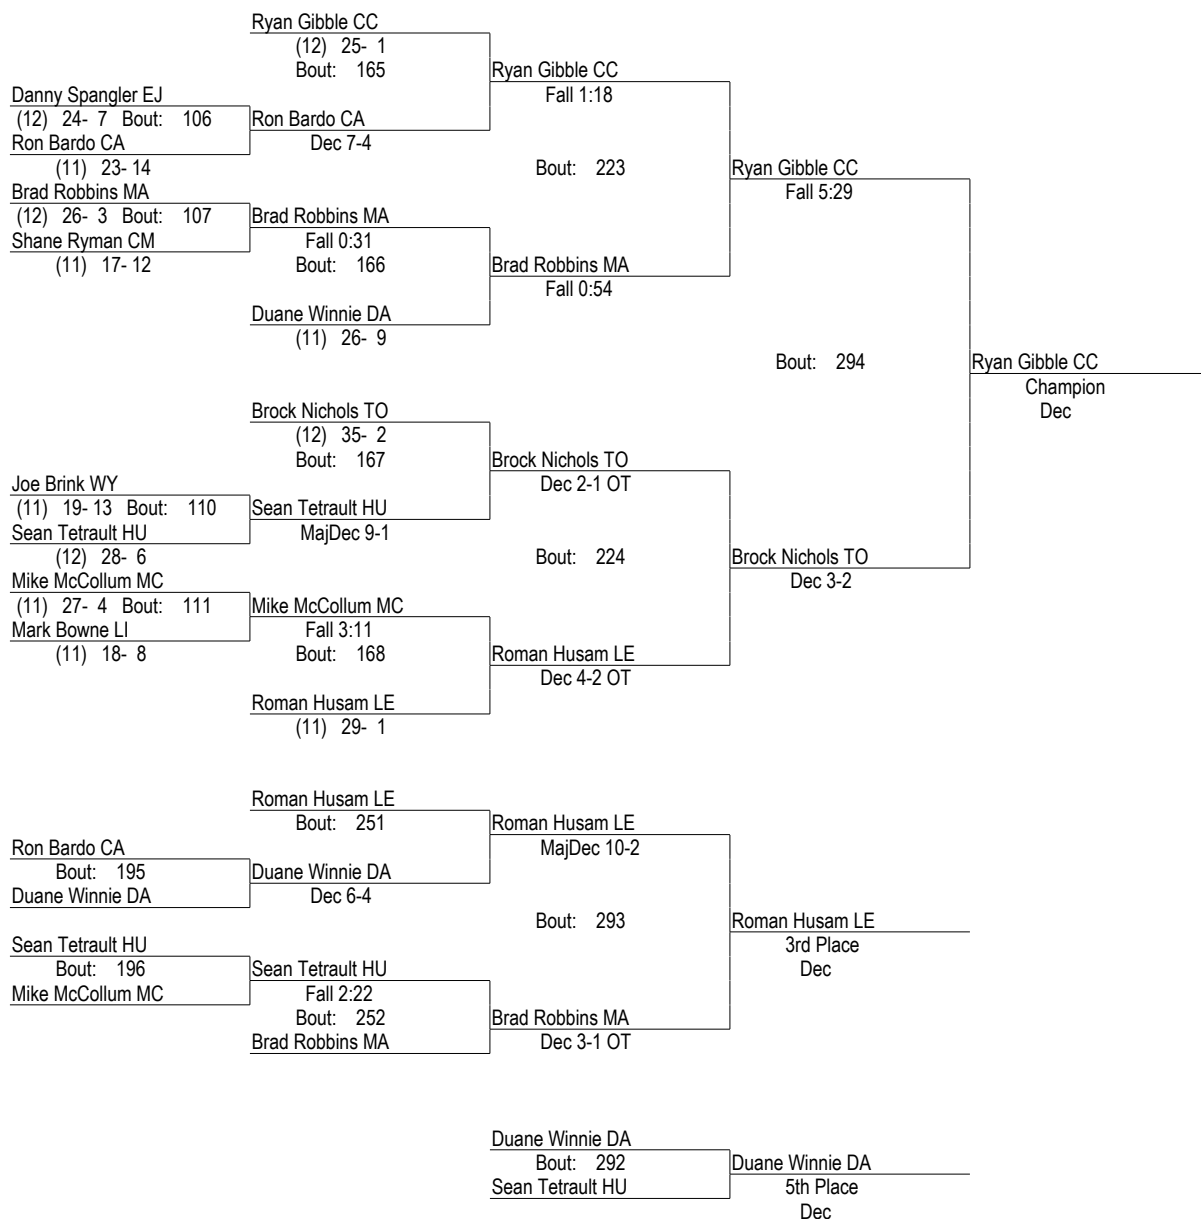

2006 Districts

2/25/2006

189

- Place Winners -

| | |
|-----------------------|-------------|
| 1st Justin Hepburn LO | (12) 30- 0 |
| 2nd Darin Rockwell TO | (9) 31- 12 |
| 3rd James Haynes MC | (10) 28- 7 |
| 4th Tyler Coombe BL | (10) 30- 7 |
| 5th Darek Zeisloft CM | (11) 26- 7 |
| 6th Kyle Ale DA | (12) 30- 10 |

2006 Districts

2/25/2006

275

- Place Winners -

- 1st Ryan Gibble CC (12) 28- 1
- 2nd Brock Nichols TO (12) 37- 3
- 3rd Roman Husam LE (11) 32- 2
- 4th Brad Robbins MA (12) 29- 5
- 5th Duane Winnie DA (11) 28- 11
- 6th Sean Tetrault HU (12) 30- 9