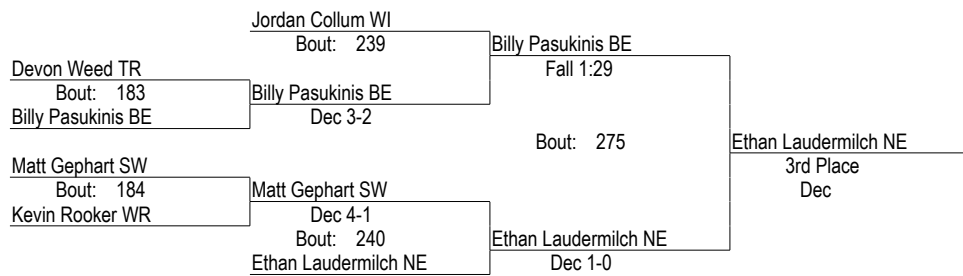

2006 Districts

2/25/2006

145

1. Place Winners -
2. 1st Brett Snyder MF (12) 30- 4
   - 2nd Nick Lansberry LM (11) 28- 7
   - 3rd Ethan Laudermilch NE (10) 33- 5
   - 4th Billy Pasukinis BE (10) 23- 6
   - 5th Jordan Collum WI (12) 36- 4
   - 6th Matt Gephart SW (12) 29- 7