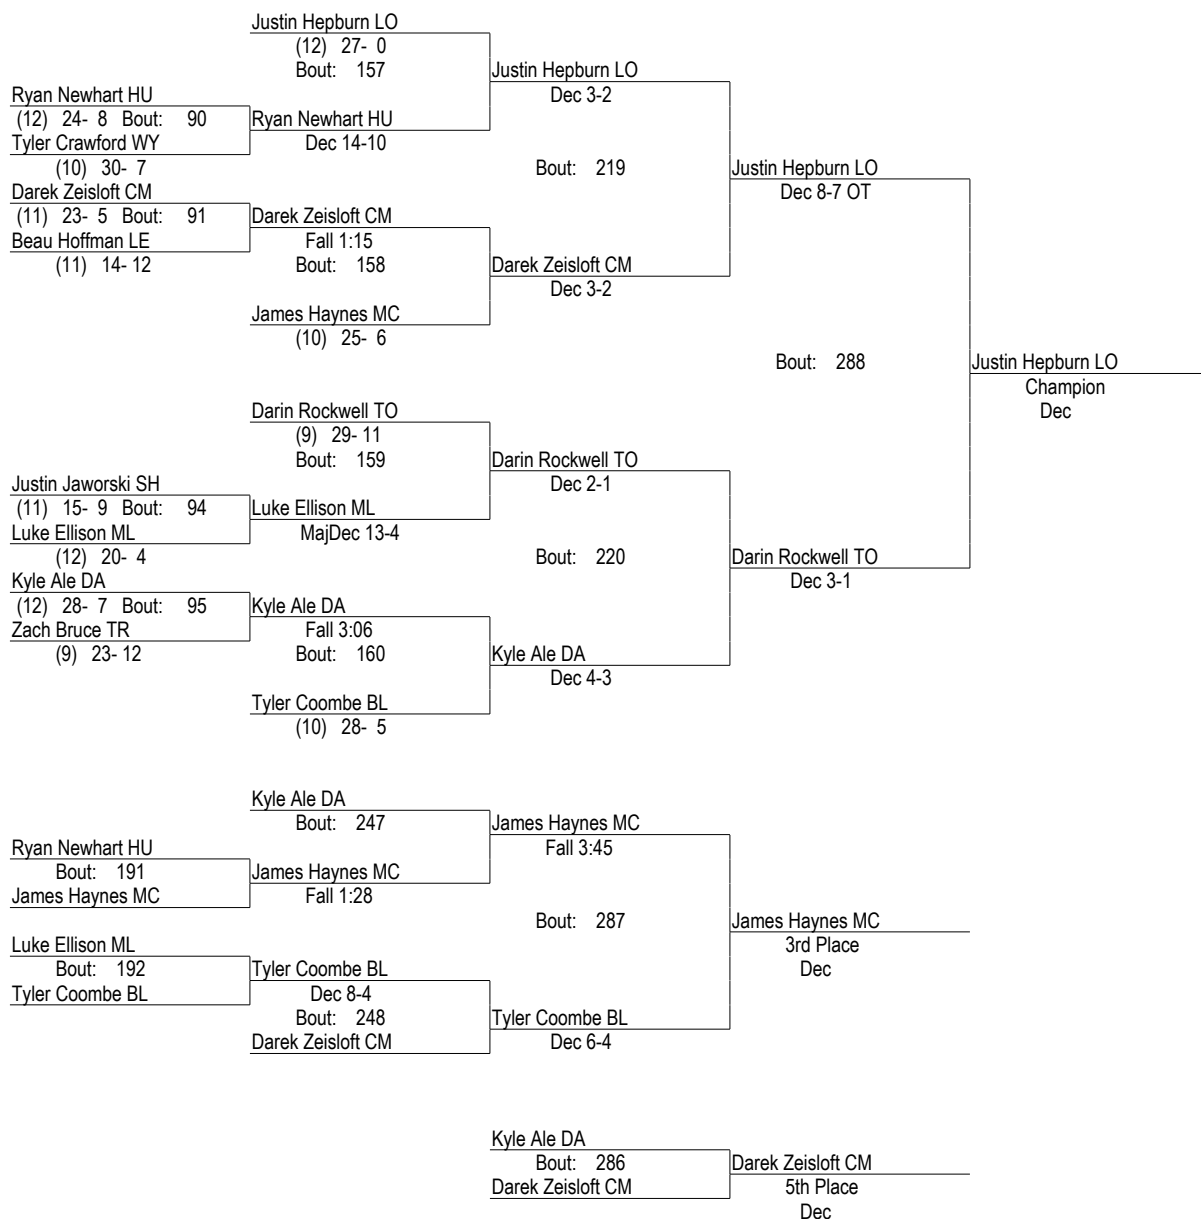

2006 Districts

2/25/2006

189

- Place Winners -

1st Justin Hepburn LO	(12) 30- 0
2nd Darin Rockwell TO	(9) 31- 12
3rd James Haynes MC	(10) 28- 7
4th Tyler Coombe BL	(10) 30- 7
5th Darek Zeisloft CM	(11) 26- 7
6th Kyle Ale DA	(12) 30- 10