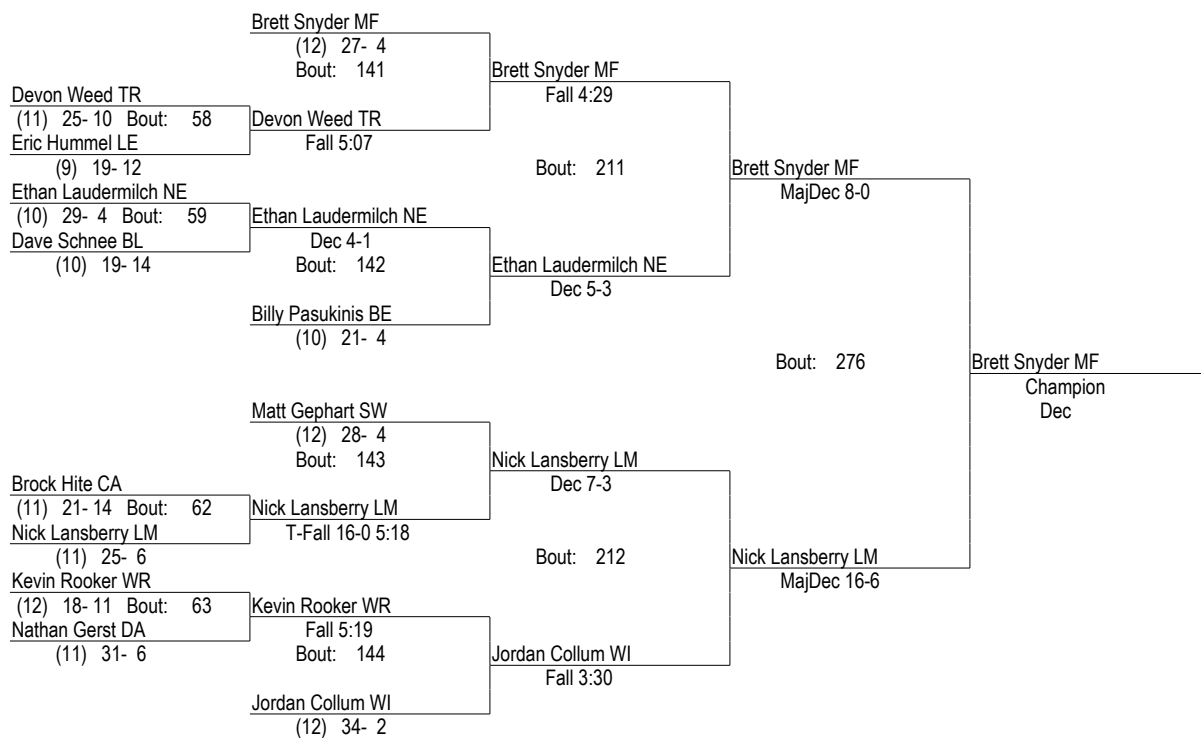

2006 Districts

2/25/2006

145

1. Place Winners -
2. 1st Brett Snyder MF (12) 30- 4
   - 2nd Nick Lansberry LM (11) 28- 7
   - 3rd Ethan Laudermilch NE (10) 33- 5
   - 4th Billy Pasukinis BE (10) 23- 6
   - 5th Jordan Collum WI (12) 36- 4
   - 6th Matt Gephart SW (12) 29- 7