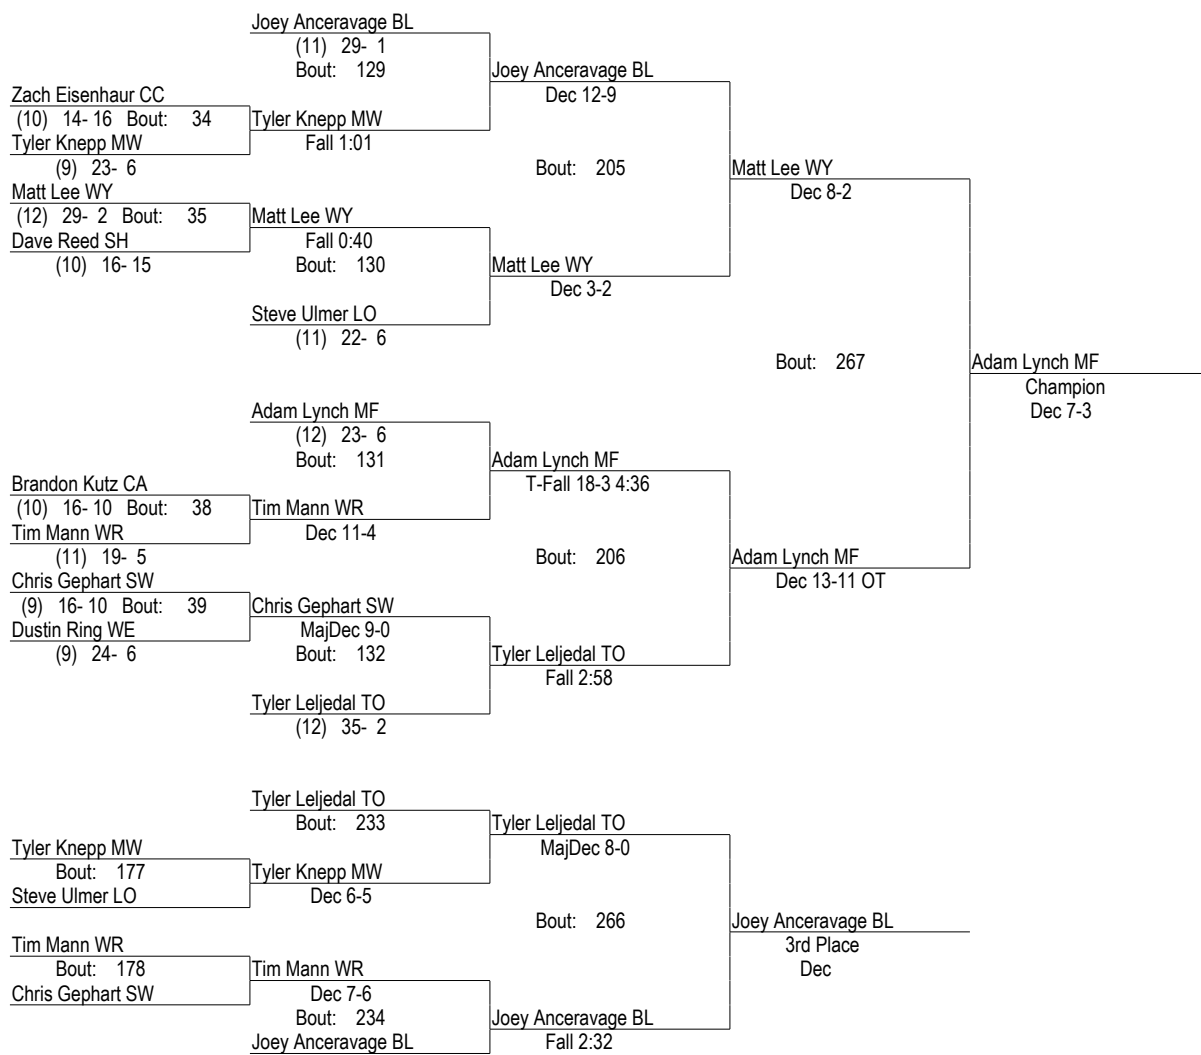

2006 Districts

2/25/2006

130

Tyler Knepp MW Bout: 265
Tim Mann WR 5th Place Dec

1. Place Winners -
2. 1st Adam Lynch MF (12) 26- 6
   - 2nd Matt Lee WY (12) 32- 3
   - 3rd Joey Anceravage BL (11) 32- 2
   - 4th Tyler Lejedal TO (12) 37- 4
   - 5th Tim Mann WR (11) 22- 7
   - 6th Tyler Knepp MW (9) 25- 9