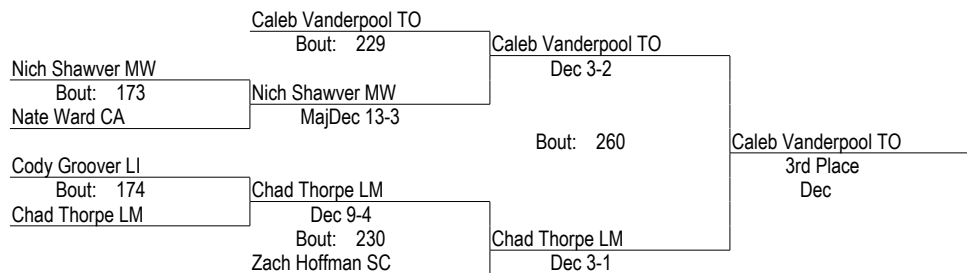

2006 Districts

2/25/2006

112

- Place Winners -
- 1st Jason Guffey WR (12) 32- 1
 - 2nd Tyler Erdman LM (10) 26- 8
 - 3rd Shawn Ruppert HU (10) 31- 5
 - 4th Eric Shedden CA (10) 27- 10
 - 5th Ryan Burns SH (9) 26- 9
 - 6th Josh Strickland MU (10) 23- 13

2006 Districts

2/25/2006

119

- Place Winners -
- 1st Derek Reber LE (10) 31- 1
 - 2nd Mike Powlus CC (11) 23- 3
 - 3rd Caleb Vanderpool TO (10) 40- 2
 - 4th Chad Thorpe LM (11) 28- 11
 - 5th Zach Hoffman SC (11) 28- 6
 - 6th Nich Shawver MW (11) 31- 8