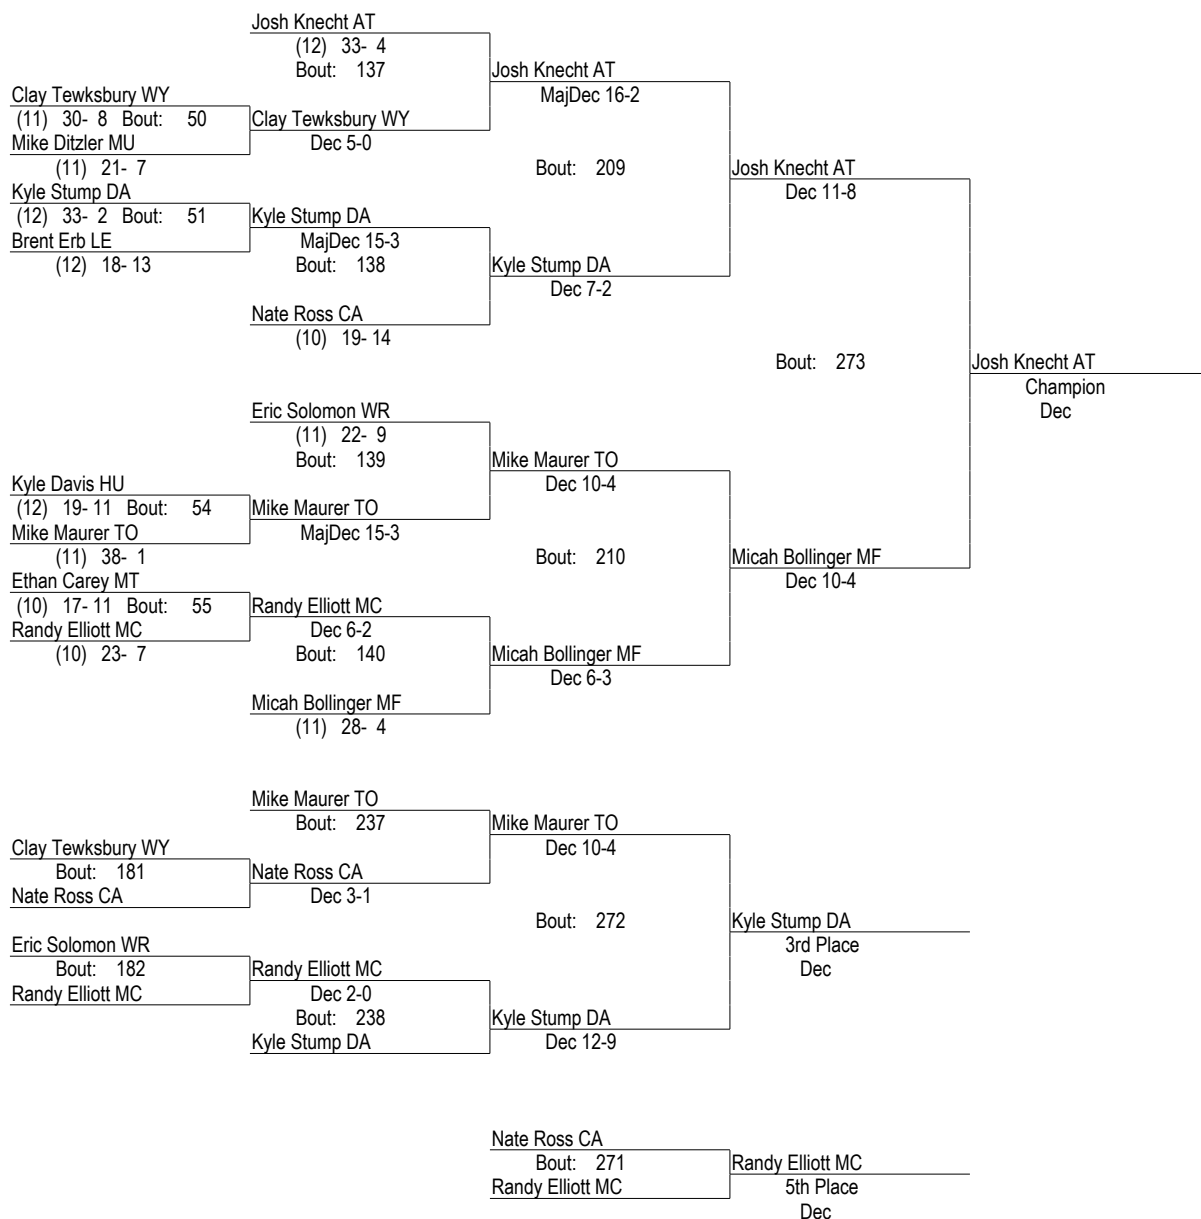

2006 Districts

2/25/2006

140

- Place Winners -

1st Josh Knecht AT	(12) 36- 4
2nd Micah Bollinger MF	(11) 30- 5
3rd Kyle Stump DA	(12) 37- 3
4th Mike Maurer TO	(11) 41- 3
5th Randy Elliott MC	(10) 26- 9
6th Nate Ross CA	(10) 20- 17