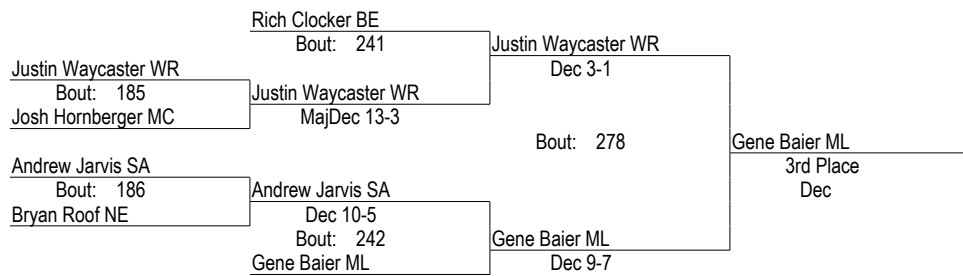

2006 Districts

2/25/2006

140

- Place Winners -

| | |
|------------------------|-------------|
| 1st Josh Knecht AT | (12) 36- 4 |
| 2nd Micah Bollinger MF | (11) 30- 5 |
| 3rd Kyle Stump DA | (12) 37- 3 |
| 4th Mike Maurer TO | (11) 41- 3 |
| 5th Randy Elliott MC | (10) 26- 9 |
| 6th Nate Ross CA | (10) 20- 17 |

2006 Districts

2/25/2006

145

- Place Winners -
- 1st Brett Snyder MF (12) 30- 4
 - 2nd Nick Lansberry LM (11) 28- 7
 - 3rd Ethan Laudermilch NE (10) 33- 5
 - 4th Billy Pasukinis BE (10) 23- 6
 - 5th Jordan Collum WI (12) 36- 4
 - 6th Matt Gephart SW (12) 29- 7

2006 Districts

2/25/2006

152

- Place Winners -
- 1st Chad Sindoni AT (11) 31- 5
 - 2nd Zach Thomas LO (12) 29- 1
 - 3rd Gene Baier ML (10) 27- 7
 - 4th Justin Waycaster WR (12) 28- 8
 - 5th Rich Clocker BE (12) 27- 5
 - 6th Andrew Jarvis SA (12) 27- 8