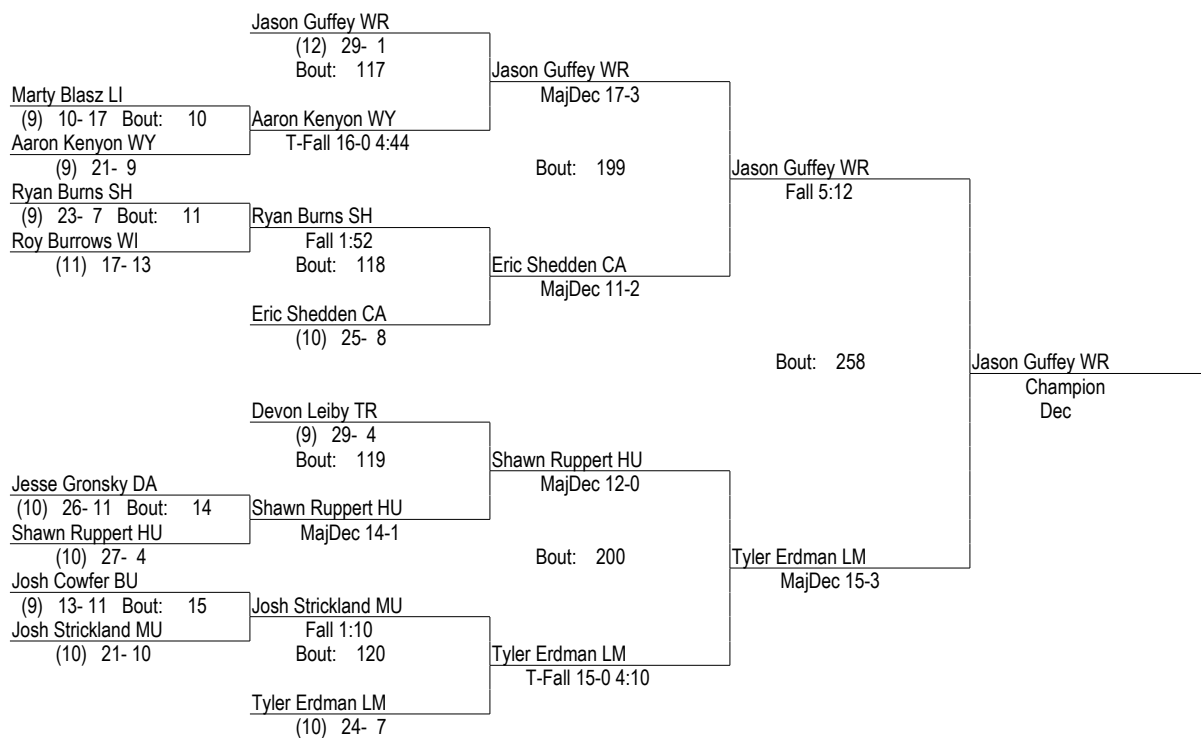

2006 Districts

2/25/2006

112

- Place Winners -
- 1st Jason Guffey WR (12) 32- 1
 - 2nd Tyler Erdman LM (10) 26- 8
 - 3rd Shawn Ruppert HU (10) 31- 5
 - 4th Eric Shedden CA (10) 27- 10
 - 5th Ryan Burns SH (9) 26- 9
 - 6th Josh Strickland MU (10) 23- 13

2006 Districts

2/25/2006

119

- Place Winners -
- 1st Derek Reber LE (10) 31- 1
 - 2nd Mike Powlus CC (11) 23- 3
 - 3rd Caleb Vanderpool TO (10) 40- 2
 - 4th Chad Thorpe LM (11) 28- 11
 - 5th Zach Hoffman SC (11) 28- 6
 - 6th Nich Shawver MW (11) 31- 8