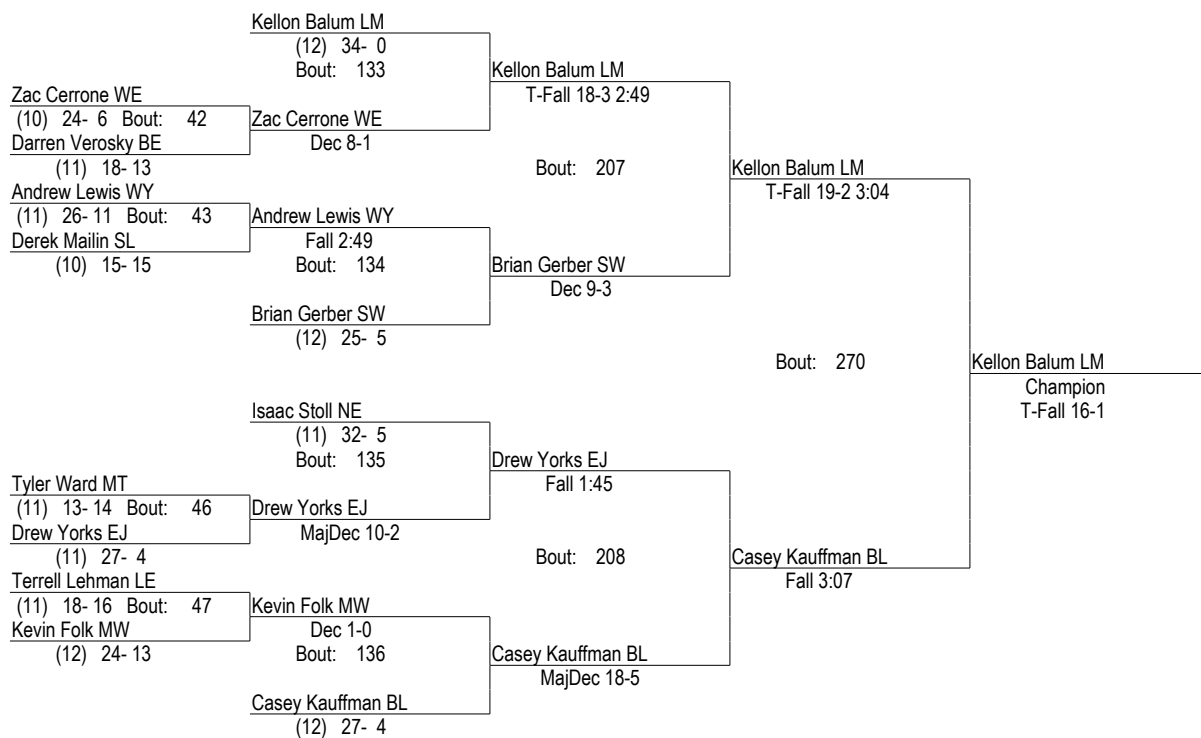

2006 Districts

2/25/2006

135

1. Place Winners -
2. 1st Kellon Balum LM (12) 37- 0
   - 2nd Casey Kauffman BL (12) 29- 5
   - 3rd Brian Gerber SW (12) 28- 6
   - 4th Andrew Lewis WY (11) 29- 13
   - 5th Isaac Stoll NE (11) 34- 7
   - 6th Drew Yorks EJ (11) 29- 7