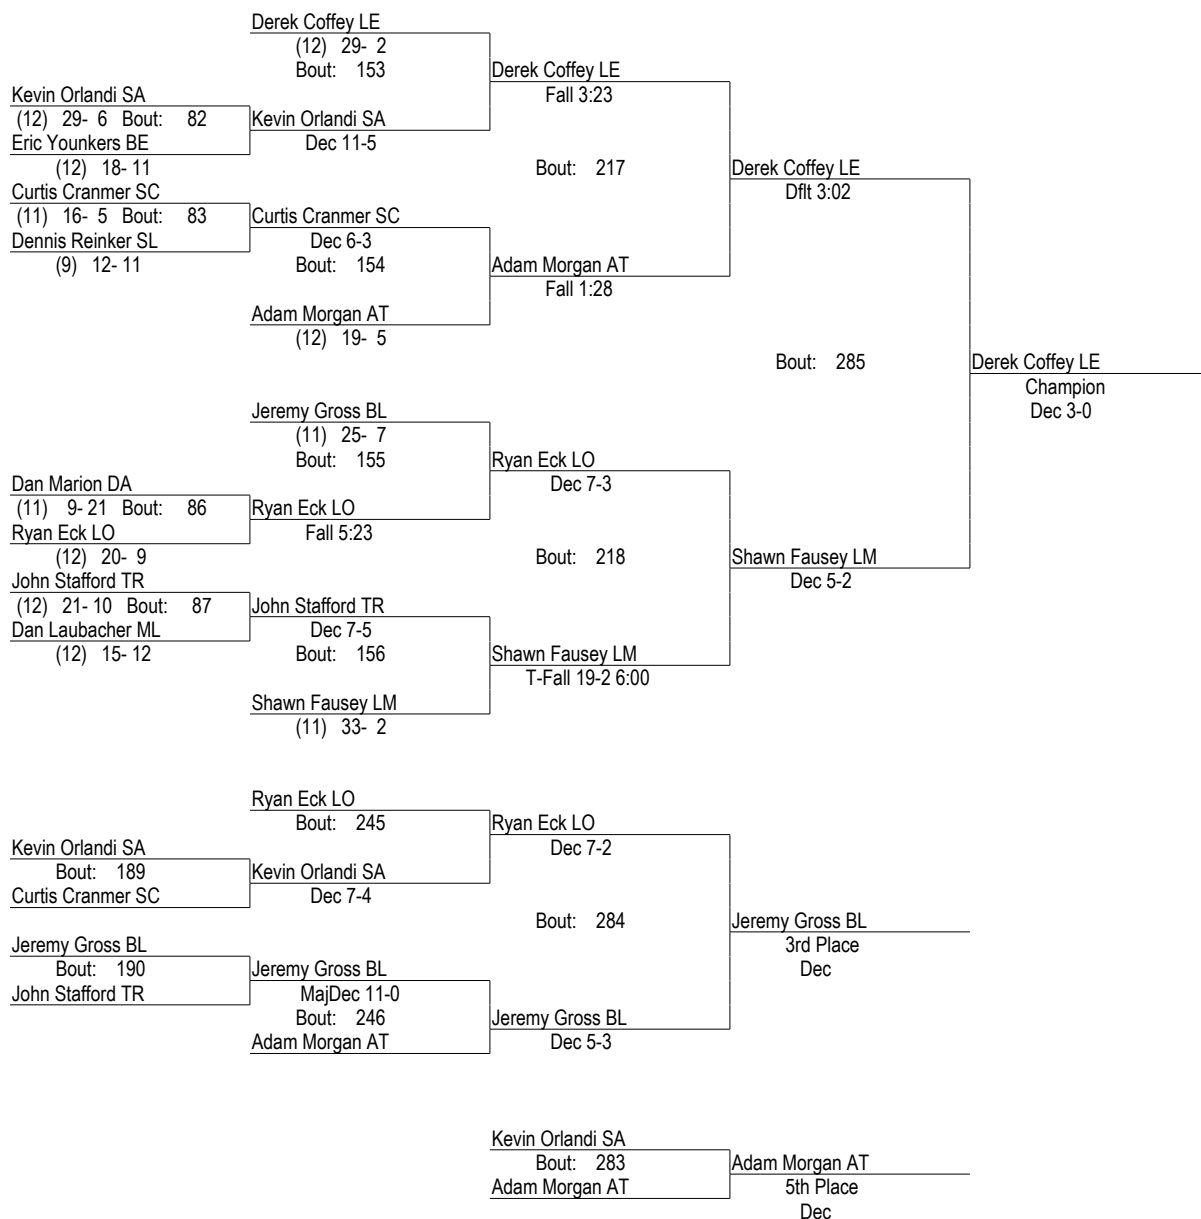

2006 Districts

2/25/2006

171

1. Place Winners -
2. 1st Derek Coffey LE (12) 32- 2
   - 2nd Shawn Fausey LM (11) 35- 3
   - 3rd Jeremy Gross BL (11) 28- 8
   - 4th Ryan Eck LO (12) 23- 11
   - 5th Adam Morgan AT (12) 21- 7
   - 6th Kevin Orlandi SA (12) 31- 9