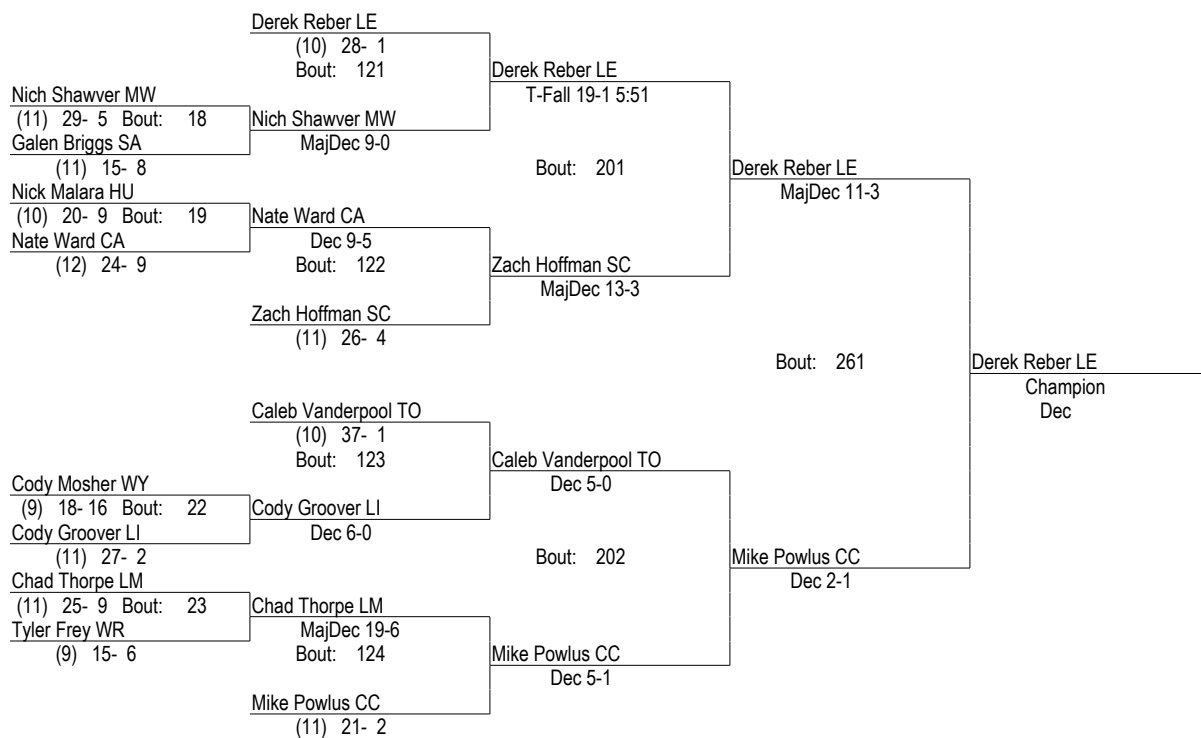

2006 Districts

2/25/2006

112

- Place Winners -
- 1st Jason Guffey WR (12) 32- 1
 - 2nd Tyler Erdman LM (10) 26- 8
 - 3rd Shawn Ruppert HU (10) 31- 5
 - 4th Eric Shedden CA (10) 27- 10
 - 5th Ryan Burns SH (9) 26- 9
 - 6th Josh Strickland MU (10) 23- 13

2006 Districts

2/25/2006

119

- Place Winners -
- 1st Derek Reber LE (10) 31- 1
 - 2nd Mike Powlus CC (11) 23- 3
 - 3rd Caleb Vanderpool TO (10) 40- 2
 - 4th Chad Thorpe LM (11) 28- 11
 - 5th Zach Hoffman SC (11) 28- 6
 - 6th Nich Shawver MW (11) 31- 8