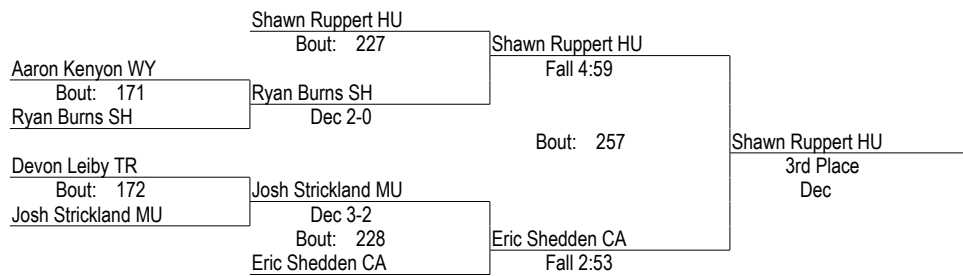

2006 Districts

2/25/2006

112

- Place Winners -
- 1st Jason Guffey WR (12) 32- 1
 - 2nd Tyler Erdman LM (10) 26- 8
 - 3rd Shawn Ruppert HU (10) 31- 5
 - 4th Eric Shedden CA (10) 27- 10
 - 5th Ryan Burns SH (9) 26- 9
 - 6th Josh Strickland MU (10) 23- 13

2006 Districts

2/25/2006

119

- Place Winners -
- 1st Derek Reber LE (10) 31- 1
 - 2nd Mike Powlus CC (11) 23- 3
 - 3rd Caleb Vanderpool TO (10) 40- 2
 - 4th Chad Thorpe LM (11) 28- 11
 - 5th Zach Hoffman SC (11) 28- 6
 - 6th Nich Shawver MW (11) 31- 8