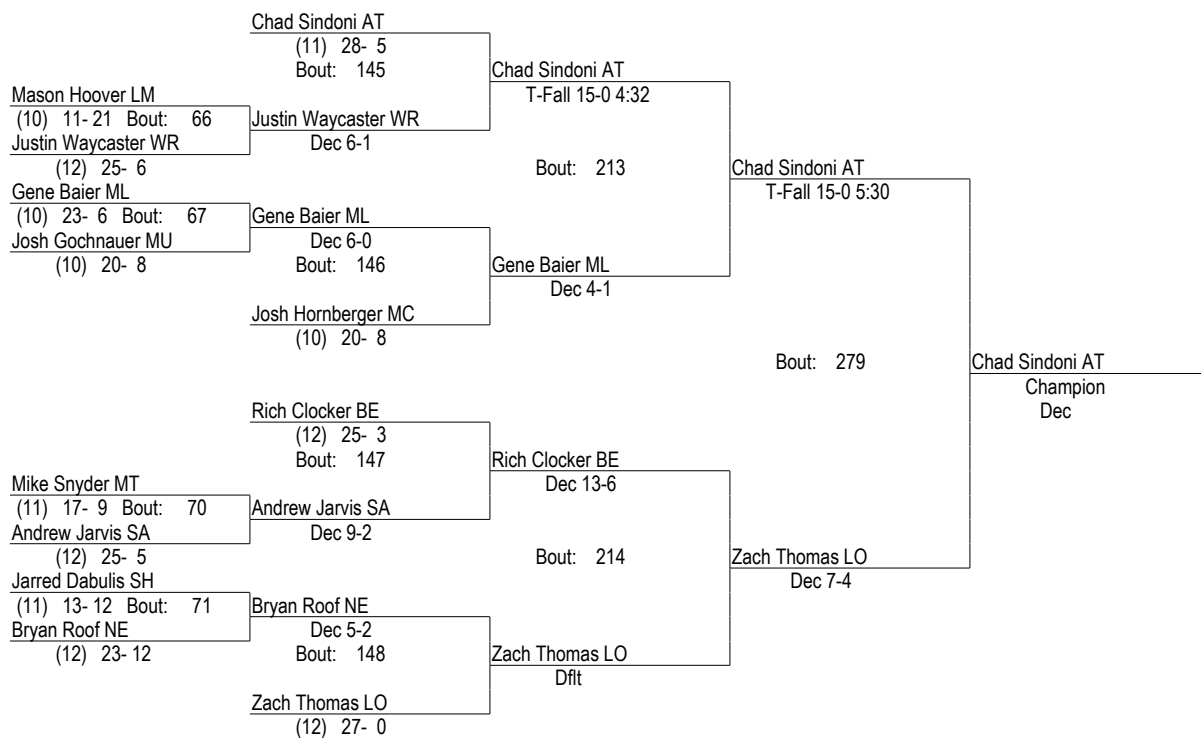

2006 Districts

2/25/2006

145

- Place Winners -
- 1st Brett Snyder MF (12) 30- 4
 - 2nd Nick Lansberry LM (11) 28- 7
 - 3rd Ethan Laudermilch NE (10) 33- 5
 - 4th Billy Pasukinis BE (10) 23- 6
 - 5th Jordan Collum WI (12) 36- 4
 - 6th Matt Gephart SW (12) 29- 7

2006 Districts

2/25/2006

152

- Place Winners -
- 1st Chad Sindoni AT (11) 31- 5
 - 2nd Zach Thomas LO (12) 29- 1
 - 3rd Gene Baier ML (10) 27- 7
 - 4th Justin Waycaster WR (12) 28- 8
 - 5th Rich Clocker BE (12) 27- 5
 - 6th Andrew Jarvis SA (12) 27- 8