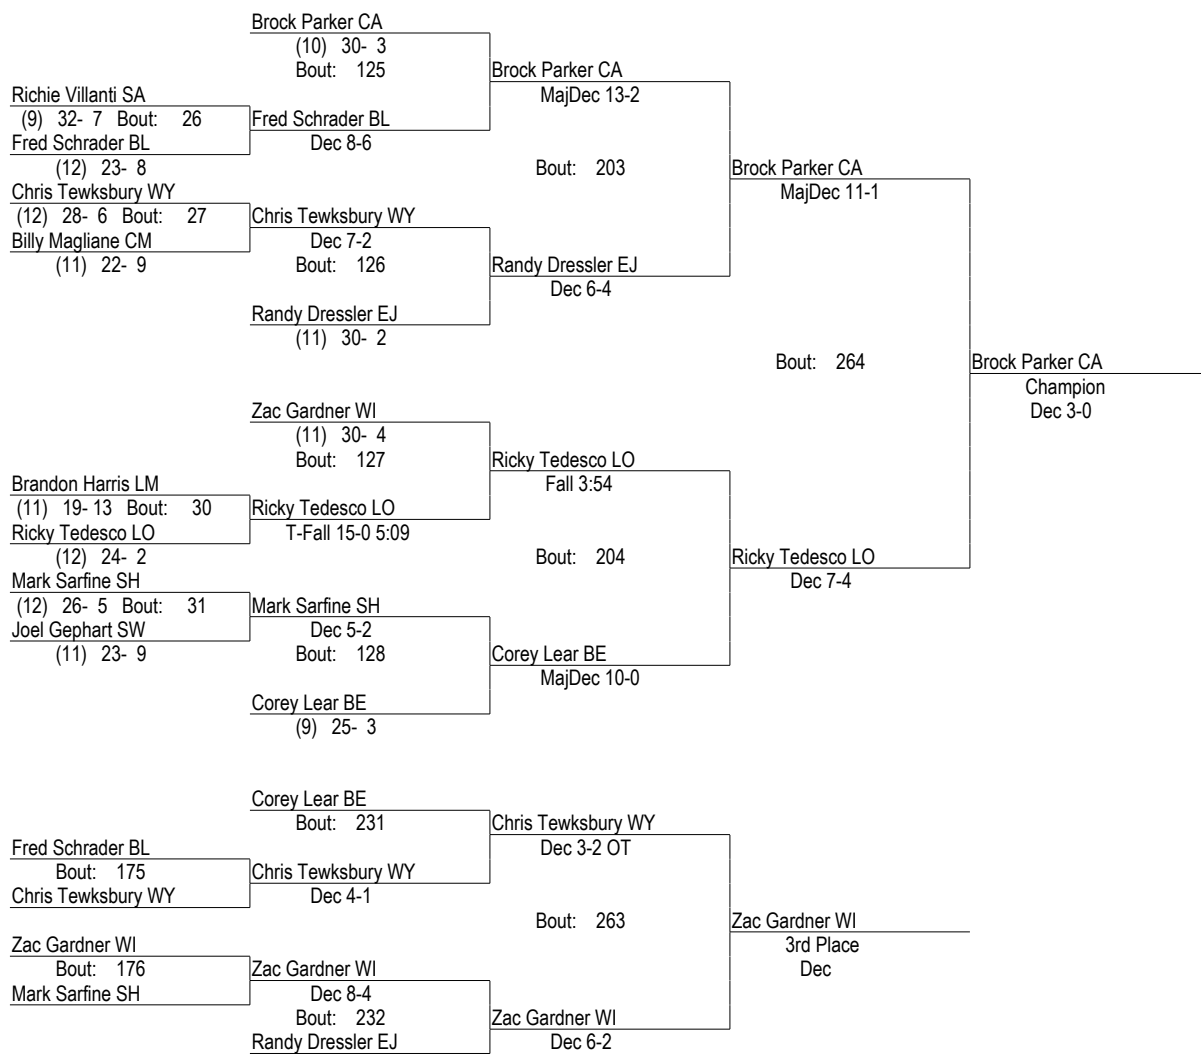

2006 Districts

2/25/2006

125

Corey Lear BE
Bout: 262
Randy Dressler EJ

Corey Lear BE
5th Place
Dec

1. Place Winners -
2. 1st Brock Parker CA (10) 33- 3
   - 2nd Ricky Tedesco LO (12) 27- 3
   - 3rd Zac Gardner WI (11) 33- 5
   - 4th Chris Tewksbury WY (12) 31- 8
   - 5th Corey Lear BE (9) 27- 5
   - 6th Randy Dressler EJ (11) 31- 5