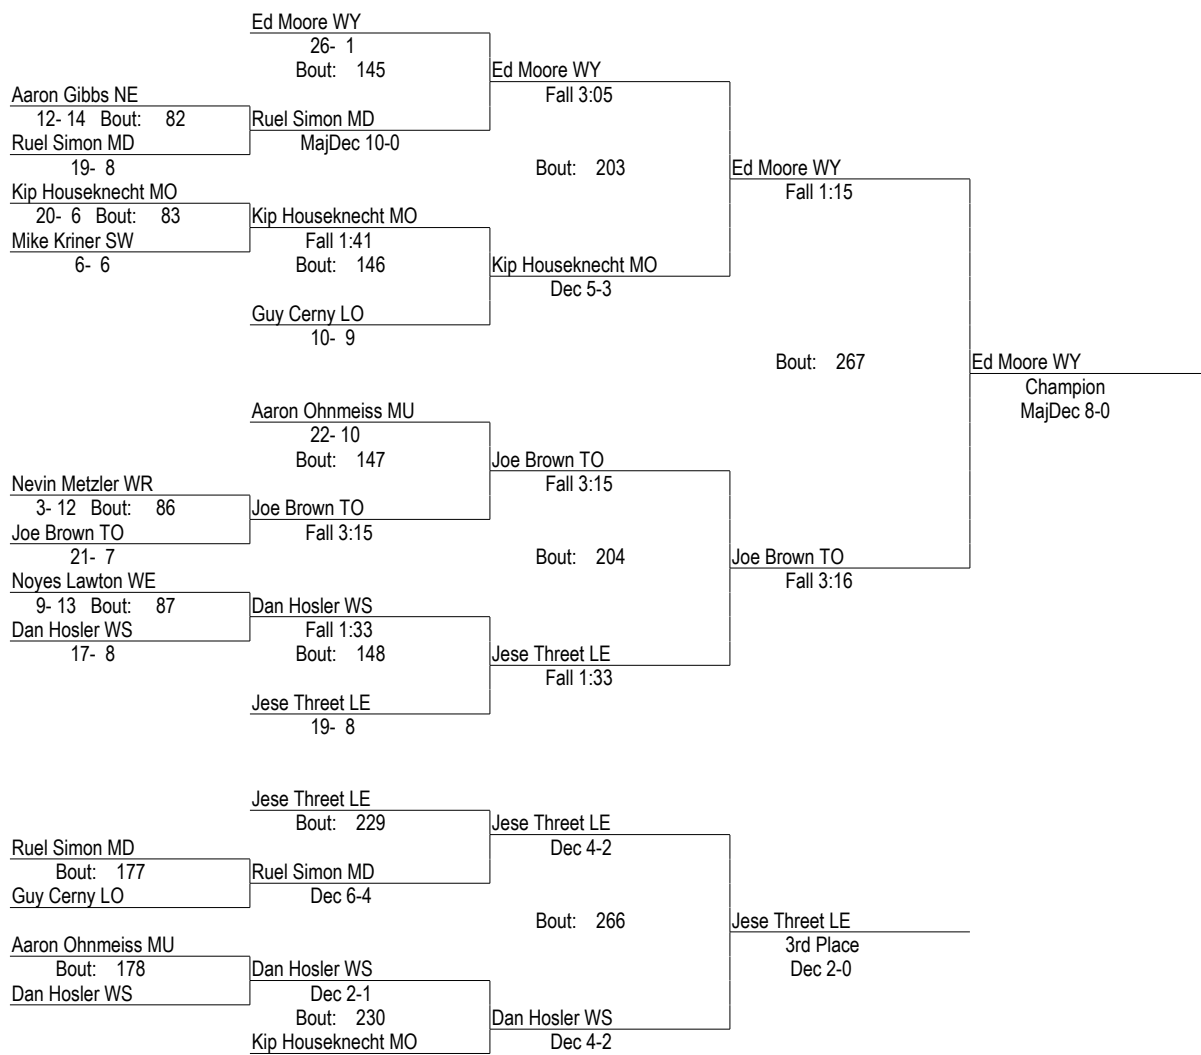

1992 Districts

1992

103

- Place Winners -
 1st Curt Route CA (10) 26- 3
 2nd Jason Foura CC (11) 29- 3
 3rd Jason Betz WR (10) 30- 1
 4th Wade Snyder BL (12) 28- 5

1992 Districts

1992

112

- Place Winners -
- 1st Chris Romig WS (12) 27-0
 - 2nd Joe Jeffrey NE 21-5
 - 3rd Troy Laudenslager LM (10) 26-7
 - 4th Aaron Fitt DA (12) 28-6

1992 Districts

1992

135

- Place Winners -
- 1st Craig Reichart CC 26- 1
 - 2nd Frank Heath TO 24- 4
 - 3rd Joey Hill WR 26- 6
 - 4th Fred Peck MO 27- 6

1992 Districts

1992

145

- Place Winners -
- 1st Joel Torretti LE (12) 28- 0
 - 2nd Darin Keim LM 28- 3
 - 3rd Rick Robinson WE 28- 2
 - 4th Denny Harer MO 27- 4

1992 Districts

1992

152

- Place Winners -
 1st Brian Klingerman CC 31- 0
 2nd Ryan Heim LM (12) 28- 3
 3rd Kevin O'Neil WY 30- 2
 4th Chris Webster SA 24- 7

1992 Districts

1992

171

- Place Winners -
- 1st Ed Moore WY 29- 1
 - 2nd Joe Brown TO 24- 8
 - 3rd Jese Threet LE 22- 9
 - 4th Dan Hosler WS 20-10

1992 Districts

1992

189

- Place Winners -
- 1st Brian Swartzlander WS 28- 0
 - 2nd Aaron Wurster CC 30- 1
 - 3rd Jason Collister CA 22- 7
 - 4th Kurt Snyder LM 25- 9

1992 Districts

1992

275

- Place Winners -
- 1st Matt Girardi SO 28- 4
 - 2nd Joe Wesloskie LM 23- 9
 - 3rd Matt Noldy SA 25- 3
 - 4th Tim Baer HU 20- 7