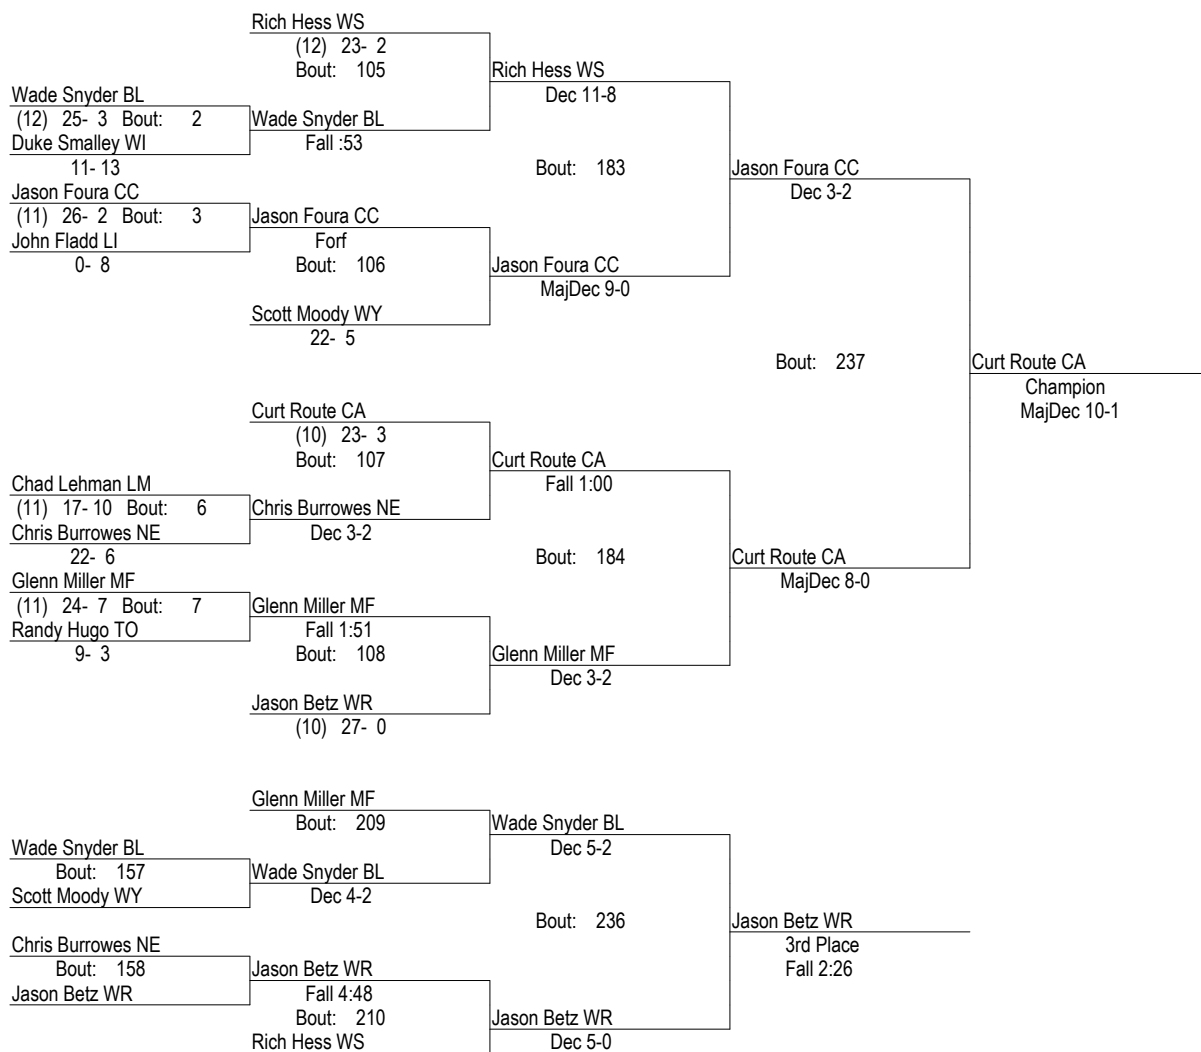

1992 Districts

1992

103

- Place Winners -
 1st Curt Route CA (10) 26- 3
 2nd Jason Foura CC (11) 29- 3
 3rd Jason Betz WR (10) 30- 1
 4th Wade Snyder BL (12) 28- 5

1992 Districts

1992

112

- Place Winners -
- 1st Chris Romig WS (12) 27-0
 - 2nd Joe Jeffrey NE 21-5
 - 3rd Troy Laudenslager LM (10) 26-7
 - 4th Aaron Fitt DA (12) 28-6

1992 Districts

1992

119

- Place Winners -
 1st Bart Gonzalez SA 27- 2
 2nd Brandon Ridall CA 17- 9
 3rd Stu Hartman CC 25- 6
 4th Trever Knoebel SO (11) 29- 5

1992 Districts

1992

130

- Place Winners -
 1st Jason Englehart MF (12) 23- 7
 2nd Dennis Atkins WS 25- 3
 3rd Andy Gemberling WR 19- 12
 4th Randy Gilliland TR 26- 2

1992 Districts

1992

135

- Place Winners -
- 1st Craig Reichart CC 26- 1
 - 2nd Frank Heath TO 24- 4
 - 3rd Joey Hill WR 26- 6
 - 4th Fred Peck MO 27- 6

1992 Districts

1992

145

- Place Winners -
- 1st Joel Torretti LE (12) 28- 0
 - 2nd Darin Keim LM 28- 3
 - 3rd Rick Robinson WE 28- 2
 - 4th Denny Harer MO 27- 4