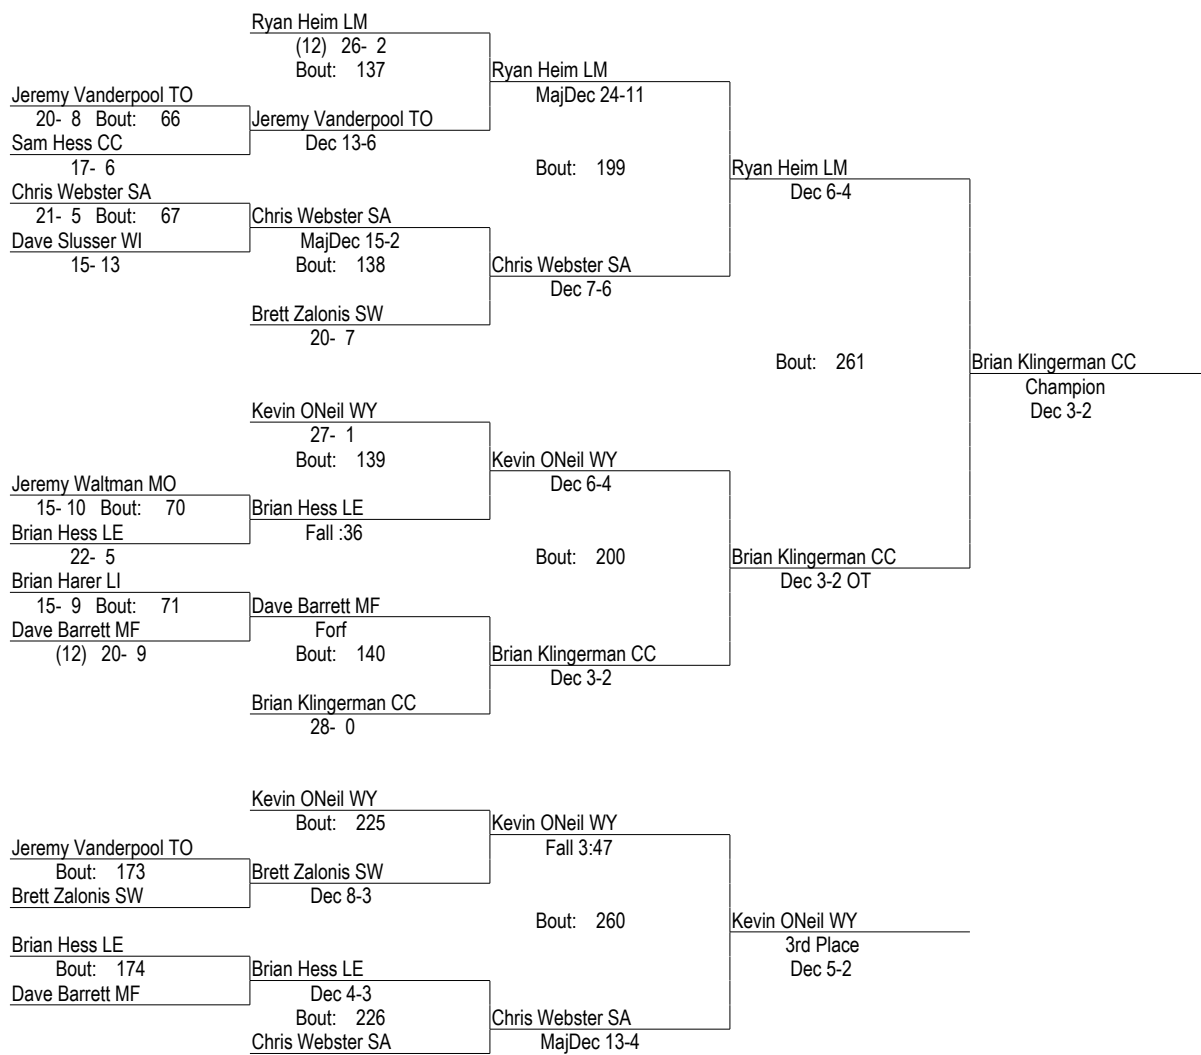

1992 Districts

1992

152

- Place Winners -
1st Brian Klingerman CC 31- 0
2nd Ryan Heim LM (12) 28- 3
3rd Kevin O'Neil WY 30- 2
4th Chris Webster SA 24- 7