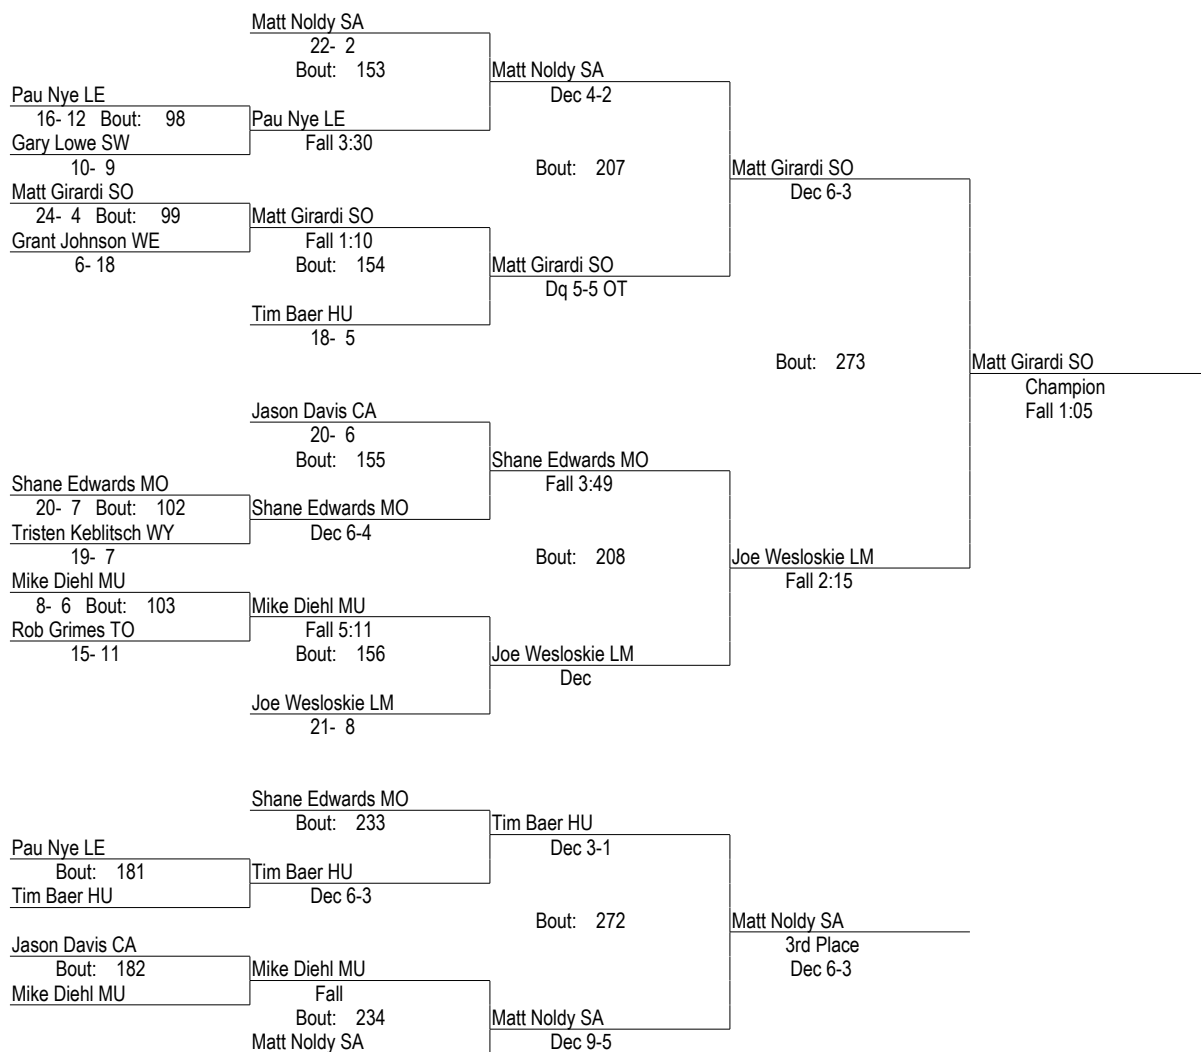

1992 Districts

1992

103

- Place Winners -
 1st Curt Route CA (10) 26- 3
 2nd Jason Foura CC (11) 29- 3
 3rd Jason Betz WR (10) 30- 1
 4th Wade Snyder BL (12) 28- 5

1992 Districts

1992

112

- Place Winners -
- 1st Chris Romig WS (12) 27-0
 - 2nd Joe Jeffrey NE 21-5
 - 3rd Troy Laudenslager LM (10) 26-7
 - 4th Aaron Fitt DA (12) 28-6

1992 Districts

1992

135

- Place Winners -
- 1st Craig Reichart CC 26- 1
 - 2nd Frank Heath TO 24- 4
 - 3rd Joey Hill WR 26- 6
 - 4th Fred Peck MO 27- 6

1992 Districts

1992

145

- Place Winners -
- 1st Joel Torretti LE (12) 28- 0
 - 2nd Darin Keim LM 28- 3
 - 3rd Rick Robinson WE 28- 2
 - 4th Denny Harer MO 27- 4

1992 Districts

1992

152

- Place Winners -
 1st Brian Klingerman CC 31- 0
 2nd Ryan Heim LM (12) 28- 3
 3rd Kevin O'Neil WY 30- 2
 4th Chris Webster SA 24- 7

1992 Districts

1992

171

- Place Winners -
- 1st Ed Moore WY 29- 1
 - 2nd Joe Brown TO 24- 8
 - 3rd Jese Threet LE 22- 9
 - 4th Dan Hosler WS 20-10

1992 Districts

1992

189

- Place Winners -
- 1st Brian Swartzlander WS 28- 0
 - 2nd Aaron Wurster CC 30- 1
 - 3rd Jason Collister CA 22- 7
 - 4th Kurt Snyder LM 25- 9

1992 Districts

1992

275

- Place Winners -
- 1st Matt Girardi SO 28- 4
 - 2nd Joe Wesloskie LM 23- 9
 - 3rd Matt Noldy SA 25- 3
 - 4th Tim Baer HU 20- 7