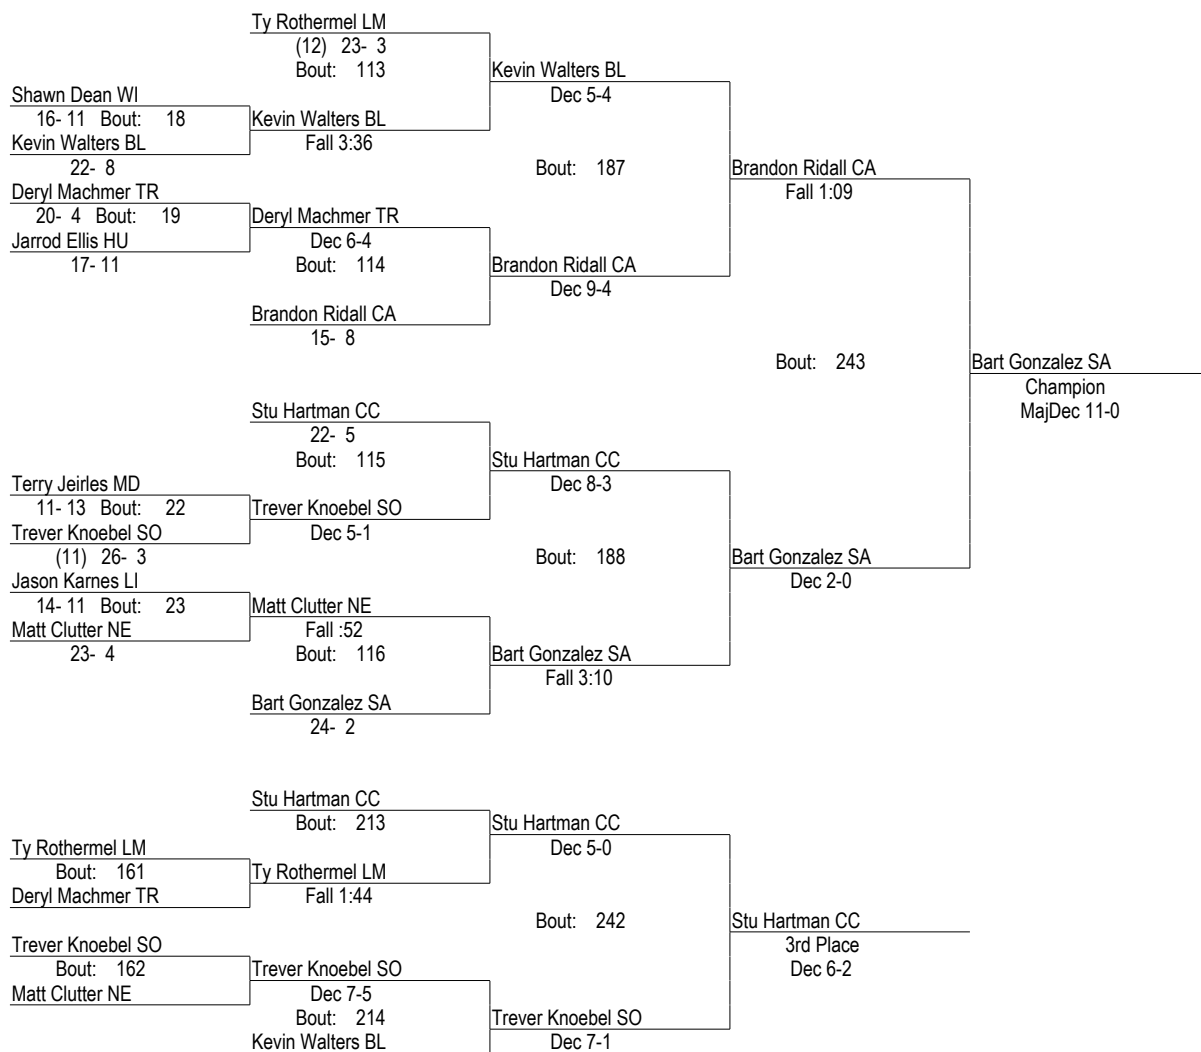

1992 Districts

1992

103

- Place Winners -
 1st Curt Route CA (10) 26- 3
 2nd Jason Foura CC (11) 29- 3
 3rd Jason Betz WR (10) 30- 1
 4th Wade Snyder BL (12) 28- 5

1992 Districts

1992

112

- Place Winners -
- 1st Chris Romig WS (12) 27-0
 - 2nd Joe Jeffrey NE 21-5
 - 3rd Troy Laudenslager LM (10) 26-7
 - 4th Aaron Fitt DA (12) 28-6

1992 Districts

1992

119

- Place Winners -
 1st Bart Gonzalez SA 27- 2
 2nd Brandon Ridall CA 17- 9
 3rd Stu Hartman CC 25- 6
 4th Trever Knoebel SO (11) 29- 5

1992 Districts

1992

130

- Place Winners -
 1st Jason Englehart MF (12) 23- 7
 2nd Dennis Atkins WS 25- 3
 3rd Andy Gemberling WR 19- 12
 4th Randy Gilliland TR 26- 2

1992 Districts

1992

135

- Place Winners -
- 1st Craig Reichart CC 26- 1
 - 2nd Frank Heath TO 24- 4
 - 3rd Joey Hill WR 26- 6
 - 4th Fred Peck MO 27- 6

1992 Districts

1992

145

- Place Winners -
- 1st Joel Torretti LE (12) 28- 0
 - 2nd Darin Keim LM 28- 3
 - 3rd Rick Robinson WE 28- 2
 - 4th Denny Harer MO 27- 4