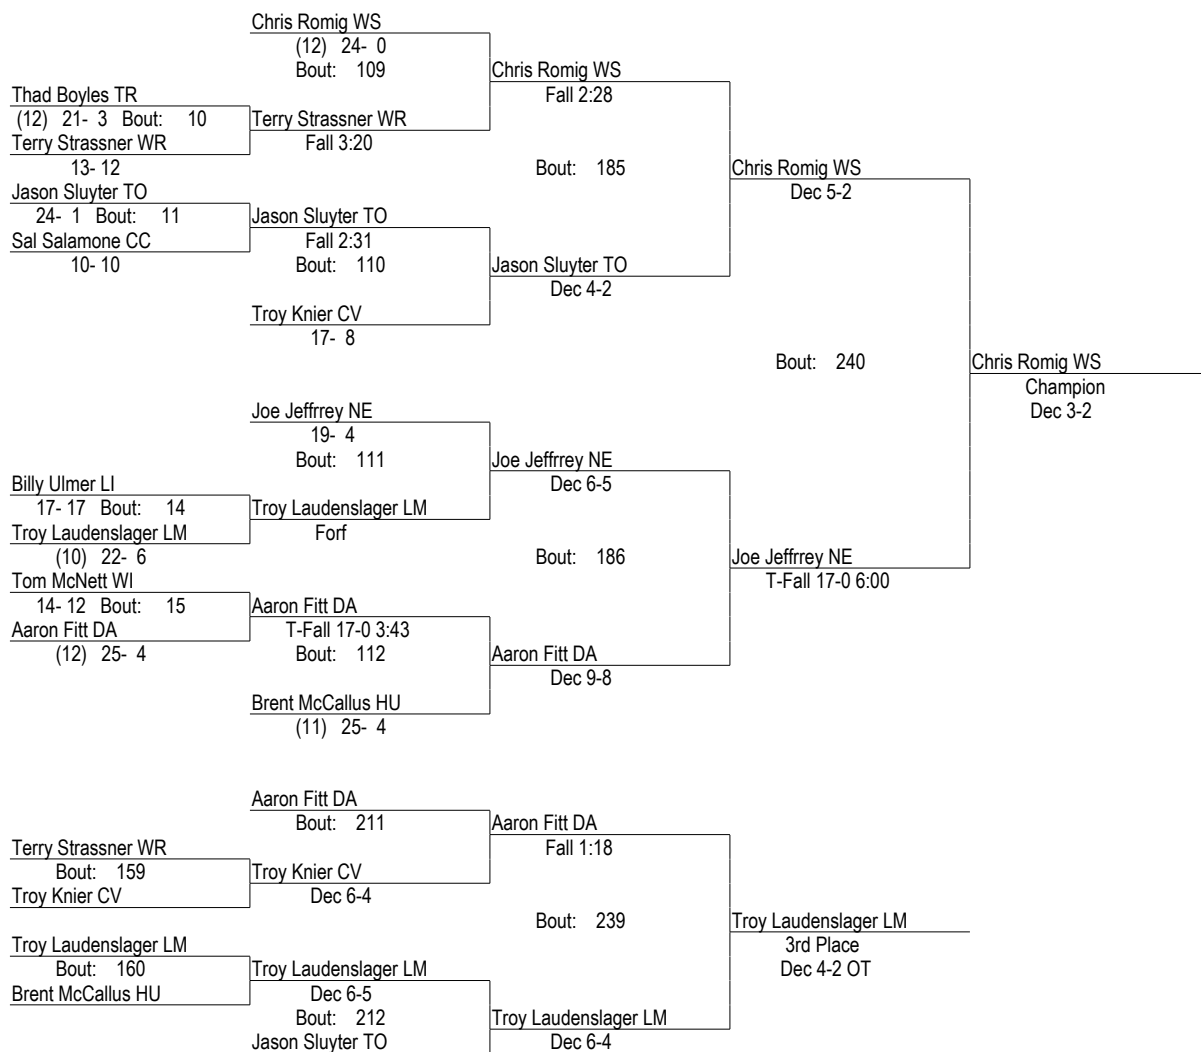

1992 Districts

1992

103

- Place Winners -
 1st Curt Route CA (10) 26- 3
 2nd Jason Foura CC (11) 29- 3
 3rd Jason Betz WR (10) 30- 1
 4th Wade Snyder BL (12) 28- 5

1992 Districts

1992

112

- Place Winners -
- 1st Chris Romig WS (12) 27-0
 - 2nd Joe Jeffrey NE 21-5
 - 3rd Troy Laudenslager LM (10) 26-7
 - 4th Aaron Fitt DA (12) 28-6

1992 Districts

1992

119

- Place Winners -
 1st Bart Gonzalez SA 27- 2
 2nd Brandon Ridall CA 17- 9
 3rd Stu Hartman CC 25- 6
 4th Trever Knoebel SO (11) 29- 5

1992 Districts

1992

130

- Place Winners -
 1st Jason Englehart MF (12) 23- 7
 2nd Dennis Atkins WS 25- 3
 3rd Andy Gemberling WR 19- 12
 4th Randy Gilliland TR 26- 2