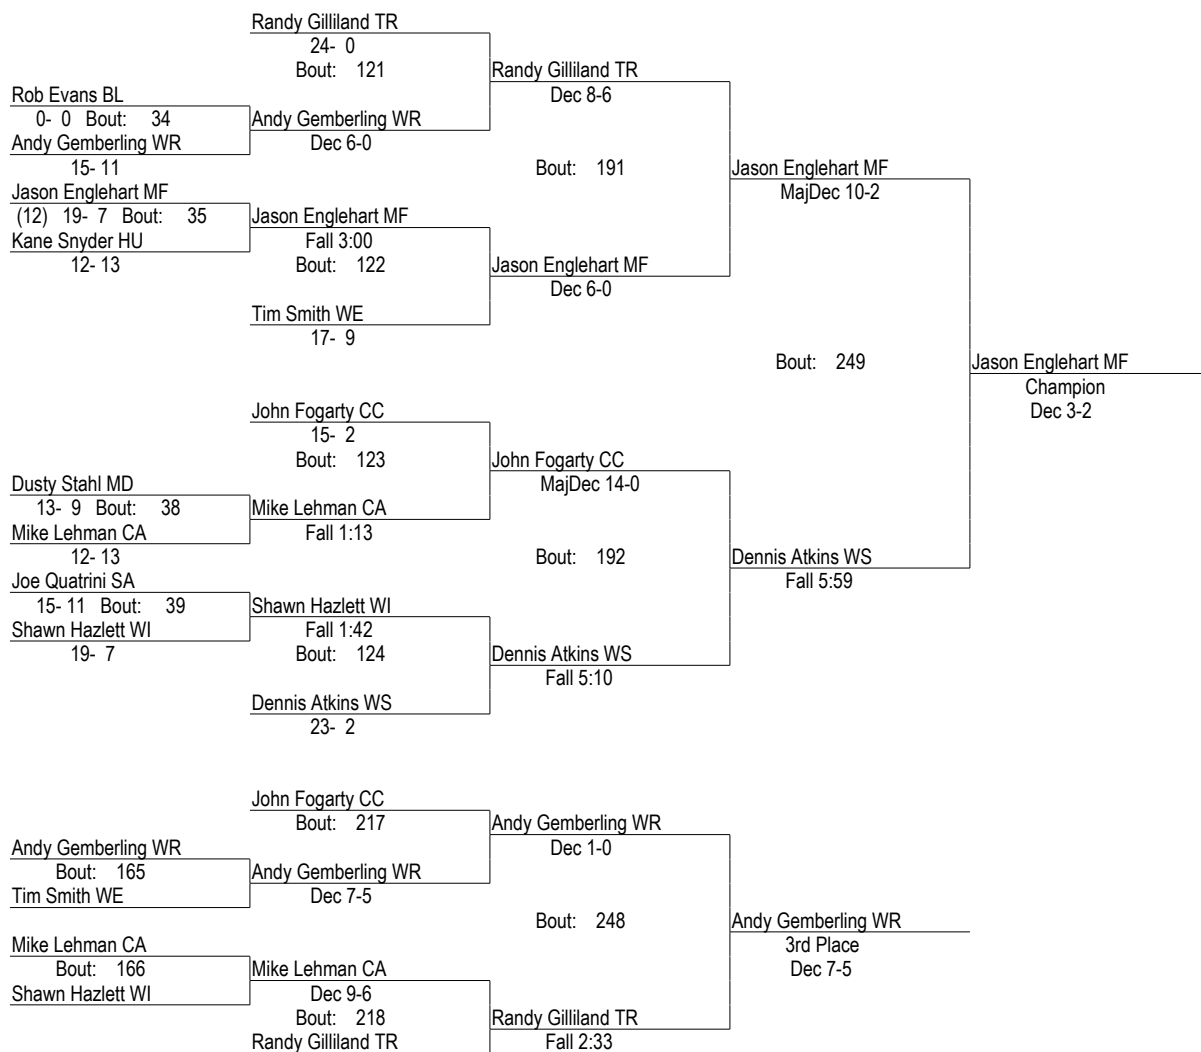

1992 Districts

1992

103

- Place Winners -
 1st Curt Route CA (10) 26- 3
 2nd Jason Foura CC (11) 29- 3
 3rd Jason Betz WR (10) 30- 1
 4th Wade Snyder BL (12) 28- 5

1992 Districts

1992

112

- Place Winners -
- 1st Chris Romig WS (12) 27-0
 - 2nd Joe Jeffrey NE 21-5
 - 3rd Troy Laudenslager LM (10) 26-7
 - 4th Aaron Fitt DA (12) 28-6

1992 Districts

1992

119

- Place Winners -
 1st Bart Gonzalez SA 27- 2
 2nd Brandon Ridall CA 17- 9
 3rd Stu Hartman CC 25- 6
 4th Trever Knoebel SO (11) 29- 5

1992 Districts

1992

130

- Place Winners -
 1st Jason Englehart MF (12) 23- 7
 2nd Dennis Atkins WS 25- 3
 3rd Andy Gemberling WR 19- 12
 4th Randy Gilliland TR 26- 2

1992 Districts

1992

135

- Place Winners -
- 1st Craig Reichart CC 26- 1
 - 2nd Frank Heath TO 24- 4
 - 3rd Joey Hill WR 26- 6
 - 4th Fred Peck MO 27- 6

1992 Districts

1992

145

- Place Winners -
- 1st Joel Torretti LE (12) 28- 0
 - 2nd Darin Keim LM 28- 3
 - 3rd Rick Robinson WE 28- 2
 - 4th Denny Harer MO 27- 4