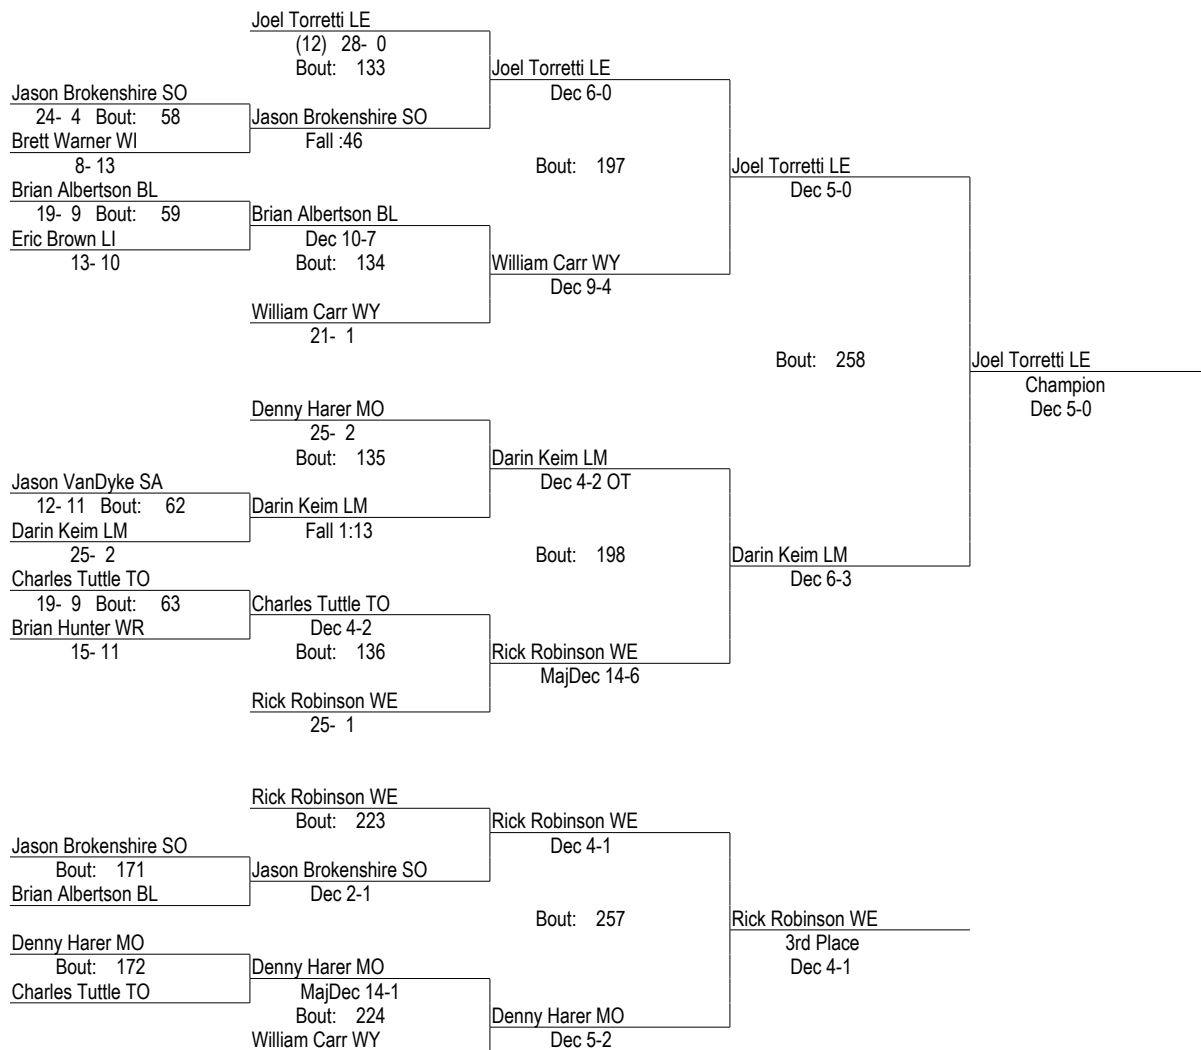

1992 Districts

1992

103

- Place Winners -
 1st Curt Route CA (10) 26- 3
 2nd Jason Foura CC (11) 29- 3
 3rd Jason Betz WR (10) 30- 1
 4th Wade Snyder BL (12) 28- 5

1992 Districts

1992

112

- Place Winners -
- 1st Chris Romig WS (12) 27-0
 - 2nd Joe Jeffrey NE 21-5
 - 3rd Troy Laudenslager LM (10) 26-7
 - 4th Aaron Fitt DA (12) 28-6

1992 Districts

1992

135

- Place Winners -
- 1st Craig Reichart CC 26- 1
 - 2nd Frank Heath TO 24- 4
 - 3rd Joey Hill WR 26- 6
 - 4th Fred Peck MO 27- 6

1992 Districts

1992

145

- Place Winners -
- 1st Joel Torretti LE (12) 28- 0
 - 2nd Darin Keim LM 28- 3
 - 3rd Rick Robinson WE 28- 2
 - 4th Denny Harer MO 27- 4