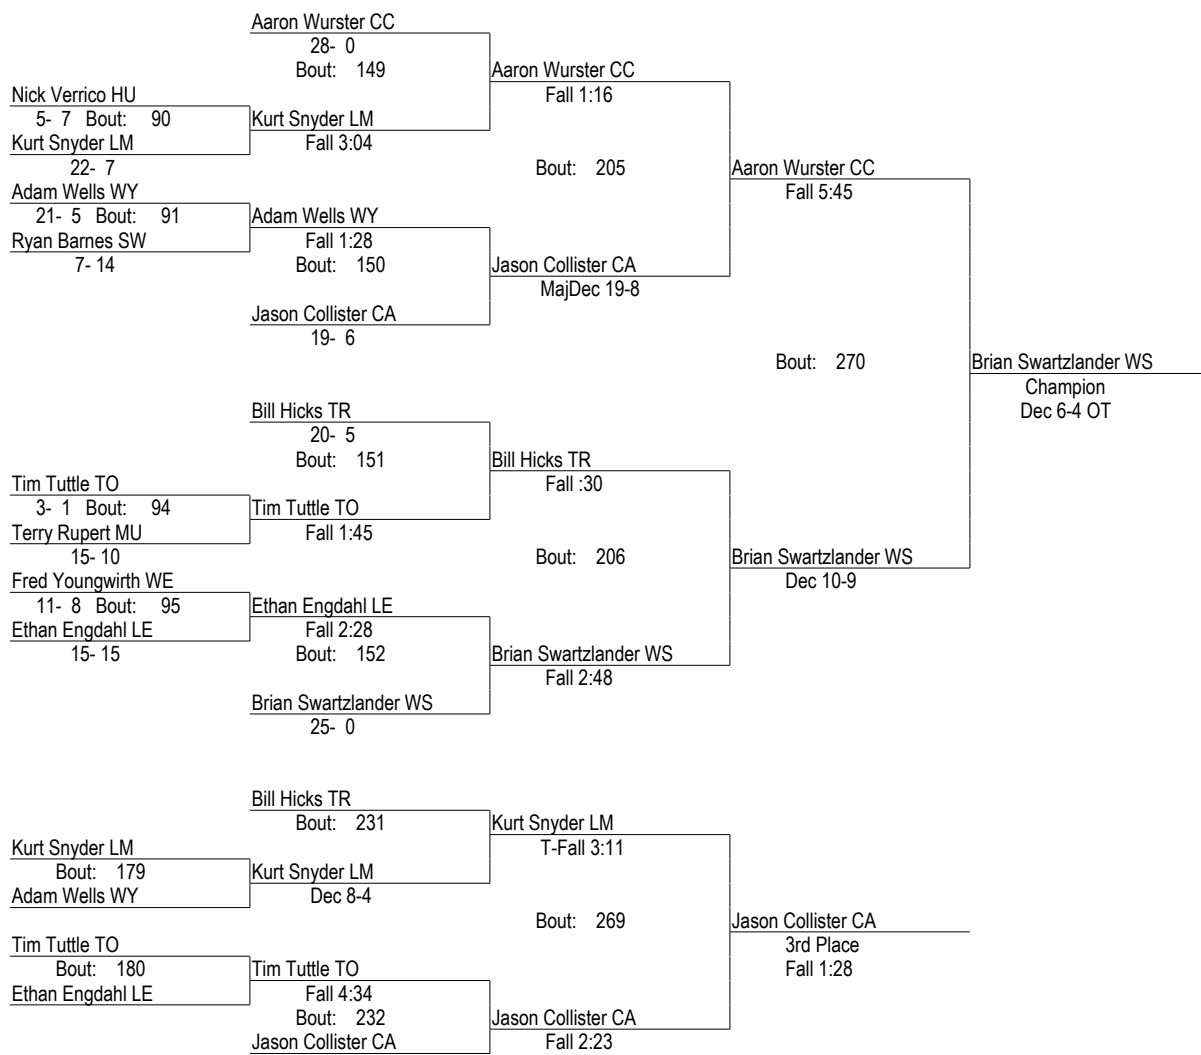

1992 Districts

1992

152

- Place Winners -
 1st Brian Klingerman CC 31- 0
 2nd Ryan Heim LM (12) 28- 3
 3rd Kevin O'Neil WY 30- 2
 4th Chris Webster SA 24- 7

1992 Districts

1992

171

- Place Winners -
- 1st Ed Moore WY 29- 1
 - 2nd Joe Brown TO 24- 8
 - 3rd Jese Threet LE 22- 9
 - 4th Dan Hosler WS 20-10

1992 Districts

1992

189

- Place Winners -
- 1st Brian Swartzlander WS 28- 0
 - 2nd Aaron Wurster CC 30- 1
 - 3rd Jason Collister CA 22- 7
 - 4th Kurt Snyder LM 25- 9

1992 Districts

1992

275

- Place Winners -
- 1st Matt Girardi SO 28- 4
 - 2nd Joe Wesloskie LM 23- 9
 - 3rd Matt Noldy SA 25- 3
 - 4th Tim Baer HU 20- 7