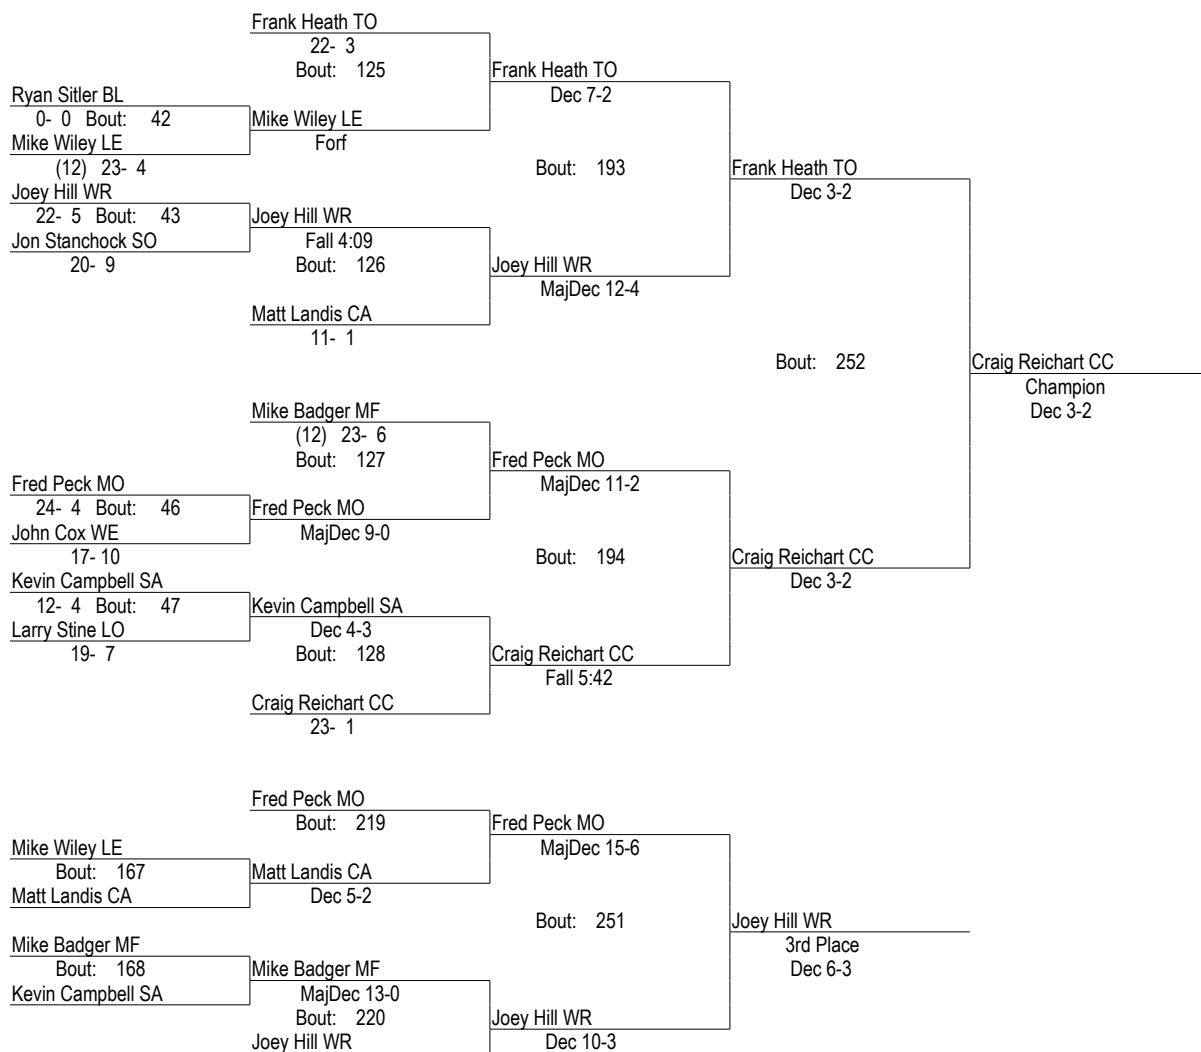

1992 Districts

1992

135

1. Place Winners -
2. 1st Craig Reichart CC 26- 1
   - 2nd Frank Heath TO 24- 4
   - 3rd Joey Hill WR 26- 6
   - 4th Fred Peck MO 27- 6